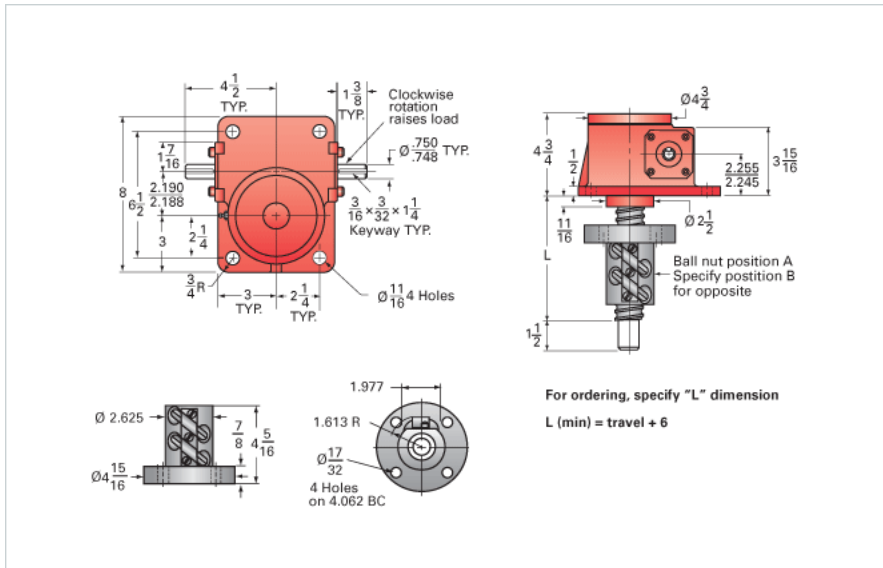

ActionJac 5-BSJ-IR 24:1

Call 800-321-7800 or visit us online at www.nookindustries.com to configure and order your ActionJac 5-BSJ-IR 24:1 today!

Details

Capacity [Ton]	5
Gear Ratio	24:1
Turns of Worm per Inch Travel	50.66
Torque to Raise 1 lb. [in-lb]	0.0073
Lifting Screw Diameter [in]	1.50
Screw Lead [in]	0.473
Root Diameter [in]	1.140
BackDrive Holding Torque [ft-lb]	5.0
Tare Drag Torque [in-lb]	10

Performance Specifications

Maximum Allowable Input [hp]	0.75
Maximum Input Torque [in-lb]	73
Maximum Worm Speed at Rated Load [rpm]	647
Maximum Load at 1750 RPM [lb]	3700
Starting Torque	1.5 x Running Torque

Weight

Base 0 Travel [lb]	35
Per Inch of Travel [lb]	0.60
Grease [lb]	1.0