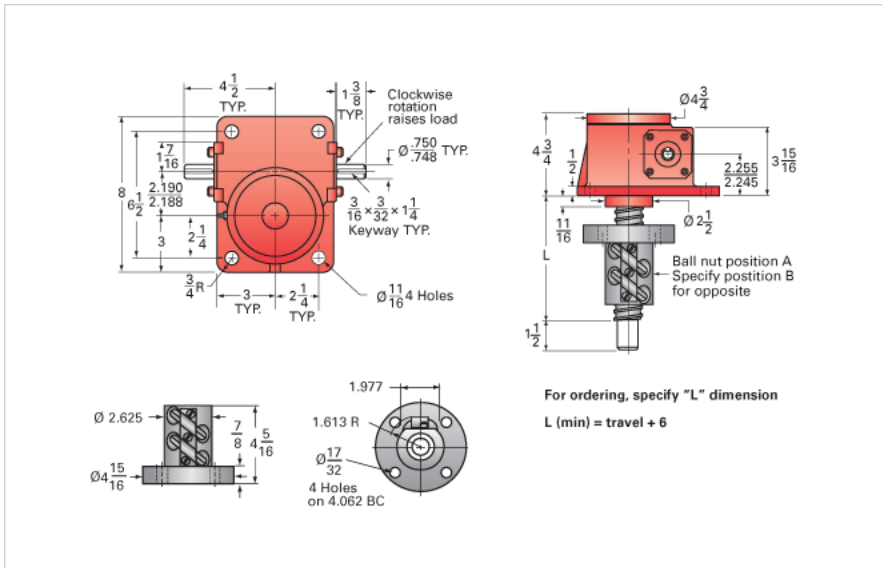

ActionJac 5-BSJ-IR 24:1

Call 800-321-7800 or visit us online at www.nookindustries.com to configure and order your ActionJac 5-BSJ-IR 24:1 today!

Details

Capacity [Ton]	5
Gear Ratio	24:1
Turns of Worm per Inch Travel	50.66
Torque to Raise 1 lb. [in-lb]	0.0073
Lifting Screw Diameter [in]	1.50
Screw Lead [in]	0.473
Root Diameter [in]	1.140
BackDrive Holding Torque [ft-lb]	5.0
Tare Drag Torque [in-lb]	10

Performance Specifications

Maximum Allowable Input [hp]	0.75
Maximum Input Torque [in-lb]	73
Maximum Worm Speed at Rated Load [rpm]	647
Maximum Load at 1750 RPM [lb]	3700
Starting Torque	1.5 x Running Torque

Weight

Base 0 Travel [lb]	35
Per Inch of Travel [lb]	0.60
Grease [lb]	1.0