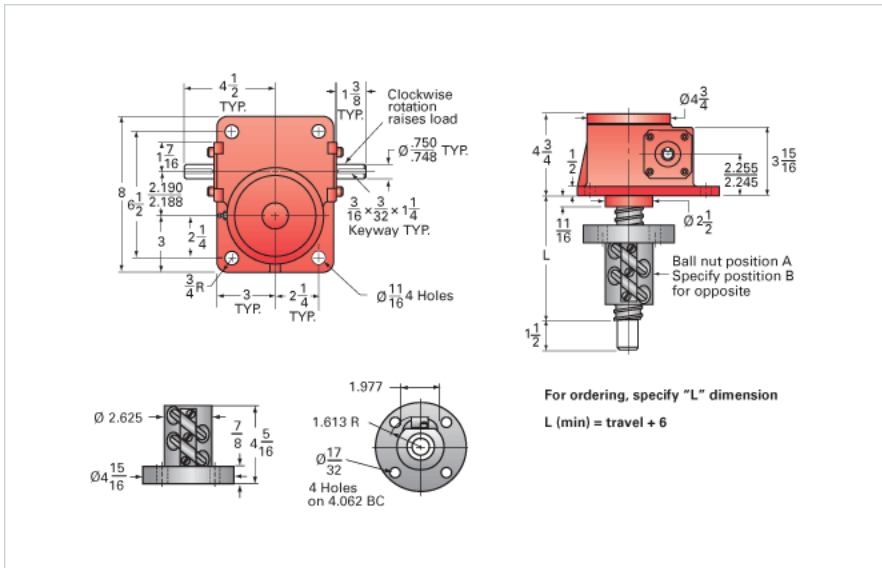

### Details

Capacity [Ton]	5
Gear Ratio	24:1
Turns of Worm per Inch Travel	50.66
Torque to Raise 1 lb. [in-lb]	0.0073
Lifting Screw Diameter [in]	1.50
Screw Lead [in]	0.473
Root Diameter [in]	1.140
BackDrive Holding Torque [ft-lb]	5.0
Tare Drag Torque [in-lb]	10

### Performance Specifications

Maximum Allowable Input [hp]	0.75
Maximum Input Torque [in-lb]	73
Maximum Worm Speed at Rated Load [rpm]	647
Maximum Load at 1750 RPM [lb]	3700
Starting Torque	1.5 x Running Torque

### Weight

Base 0 Travel [lb]	35
Per Inch of Travel [lb]	0.60
Grease [lb]	1.0