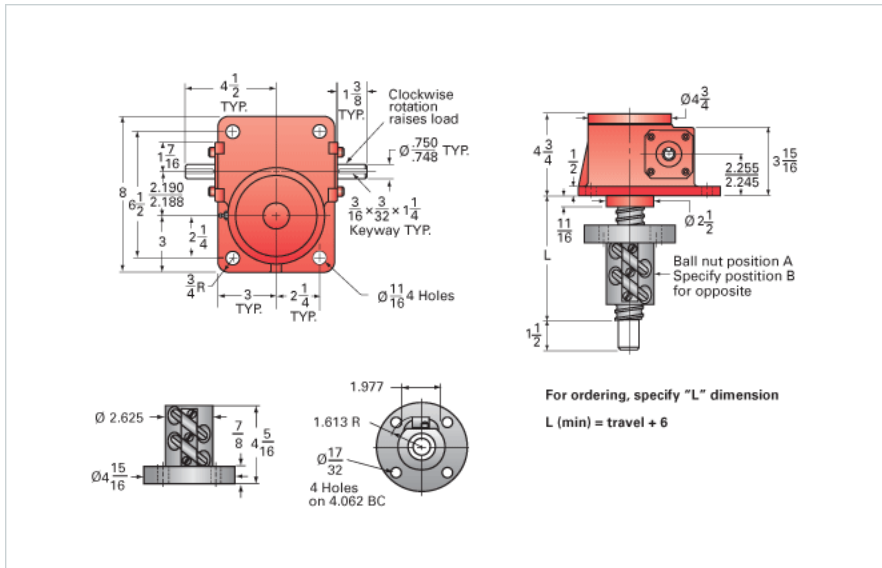

ActionJac 5-BSJ-IR 24:1

Call 800-321-7800 or visit us online at www.nookindustries.com to configure and order your ActionJac 5-BSJ-IR 24:1 today!

Details

Capacity [Ton]	5
Gear Ratio	24:1
Turns of Worm per Inch Travel	50.66
Torque to Raise 1 lb. [in-lb]	0.0073
Lifting Screw Diameter [in]	1.50
Screw Lead [in]	0.473
Root Diameter [in]	1.140
BackDrive Holding Torque [ft-lb]	5.0
Tare Drag Torque [in-lb]	10

Performance Specifications

Maximum Allowable Input [hp]	0.75
Maximum Input Torque [in-lb]	73
Maximum Worm Speed at Rated Load [rpm]	647
Maximum Load at 1750 RPM [lb]	3700
Starting Torque	1.5 x Running Torque

Weight

Base 0 Travel [lb]	35
Per Inch of Travel [lb]	0.60
Grease [lb]	1.0