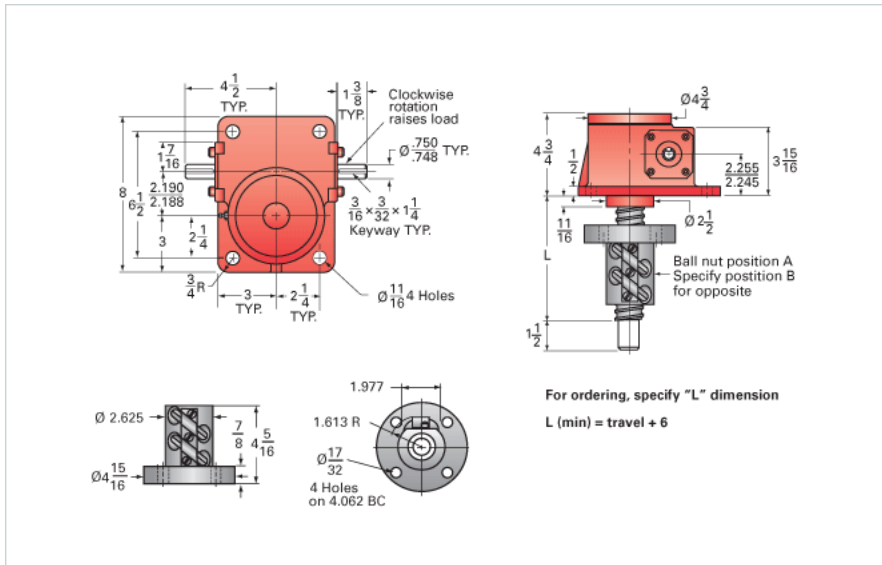

ActionJac 5-BSJ-IR 6:1

Call 800-321-7800 or visit us online at www.nookindustries.com to configure and order your ActionJac 5-BSJ-IR 6:1 today!

Details

Capacity [Ton]	5
Gear Ratio	6:1
Turns of Worm per Inch Travel	12.66
Torque to Raise 1 lb. [in-lb]	0.0183
Lifting Screw Diameter [in]	1.50
Screw Lead [in]	0.473
Root Diameter [in]	1.140
BackDrive Holding Torque [ft-lb]	14.0
Tare Drag Torque [in-lb]	10

Performance Specifications

Maximum Allowable Input [hp]	3.00
Maximum Input Torque [in-lb]	183
Maximum Worm Speed at Rated Load [rpm]	1033
Maximum Load at 1750 RPM [lb]	5904
Starting Torque	1.5 x Running Torque

Weight

Base 0 Travel [lb]	35
Per Inch of Travel [lb]	0.60
Grease [lb]	1.0