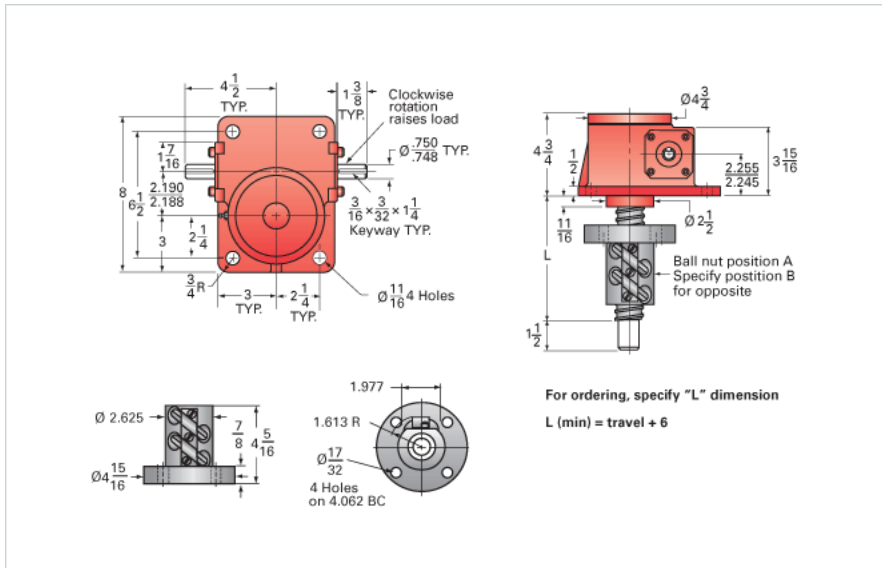

ActionJac 5-BSJ-IR 6:1

Call 800-321-7800 or visit us online at www.nookindustries.com to configure and order your ActionJac 5-BSJ-IR 6:1 today!

Details

Capacity [Ton]	5
Gear Ratio	6:1
Turns of Worm per Inch Travel	12.66
Torque to Raise 1 lb. [in-lb]	0.0183
Lifting Screw Diameter [in]	1.50
Screw Lead [in]	0.473
Root Diameter [in]	1.140
BackDrive Holding Torque [ft-lb]	14.0
Tare Drag Torque [in-lb]	10

Performance Specifications

Maximum Allowable Input [hp]	3.00
Maximum Input Torque [in-lb]	183
Maximum Worm Speed at Rated Load [rpm]	1033
Maximum Load at 1750 RPM [lb]	5904
Starting Torque	1.5 x Running Torque

Weight

Base 0 Travel [lb]	35
Per Inch of Travel [lb]	0.60
Grease [lb]	1.0