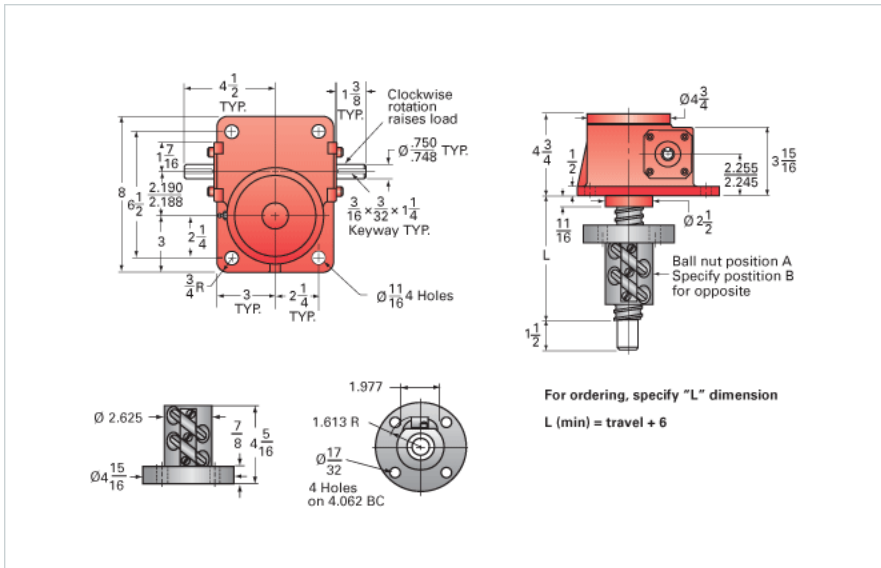

ActionJac 5-BSJ-IR 6:1

Call 800-321-7800 or visit us online at www.nookindustries.com to configure and order your ActionJac 5-BSJ-IR 6:1 today!

Details

Capacity [Ton]	5
Gear Ratio	6:1
Turns of Worm per Inch Travel	12.66
Torque to Raise 1 lb. [in-lb]	0.0183
Lifting Screw Diameter [in]	1.50
Screw Lead [in]	0.473
Root Diameter [in]	1.140
BackDrive Holding Torque [ft-lb]	14.0
Tare Drag Torque [in-lb]	10

Performance Specifications

Maximum Allowable Input [hp]	3.00
Maximum Input Torque [in-lb]	183
Maximum Worm Speed at Rated Load [rpm]	1033
Maximum Load at 1750 RPM [lb]	5904
Starting Torque	1.5 x Running Torque

Weight

Base 0 Travel [lb]	35
Per Inch of Travel [lb]	0.60
Grease [lb]	1.0