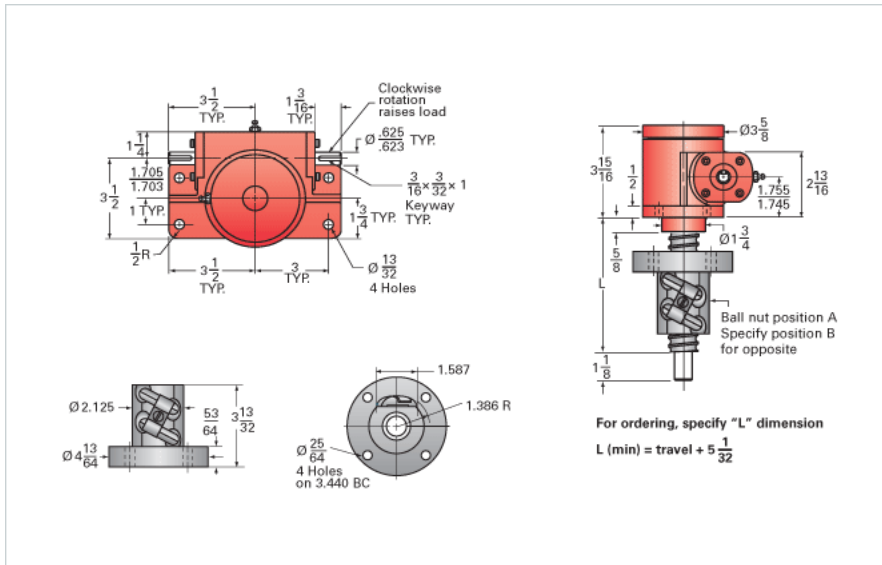

ActionJac 3-BSJ-IR 24:1

Call 800-321-7800 or visit us online at www.nookindustries.com to configure and order your ActionJac 3-BSJ-IR 24:1 today!

Details

Capacity [Ton]	3
Gear Ratio	24:1
Turns of Worm per Inch Travel	58.1
Torque to Raise 1 lb. [in-lb]	0.0070
Lifting Screw Diameter [in]	1.17
Screw Lead [in]	0.413
Root Diameter [in]	0.870
BackDrive Holding Torque [ft-lb]	2.0
Tare Drag Torque [in-lb]	6

Performance Specifications

Maximum Allowable Input [hp]	0.50
Maximum Input Torque [in-lb]	42
Maximum Worm Speed at Rated Load [rpm]	750
Maximum Load at 1750 RPM [lb]	2572
Starting Torque	1.5 x Running Torque

Weight

Base 0 Travel [lb]	18.5
Per Inch of Travel [lb]	0.60
Grease [lb]	0.5