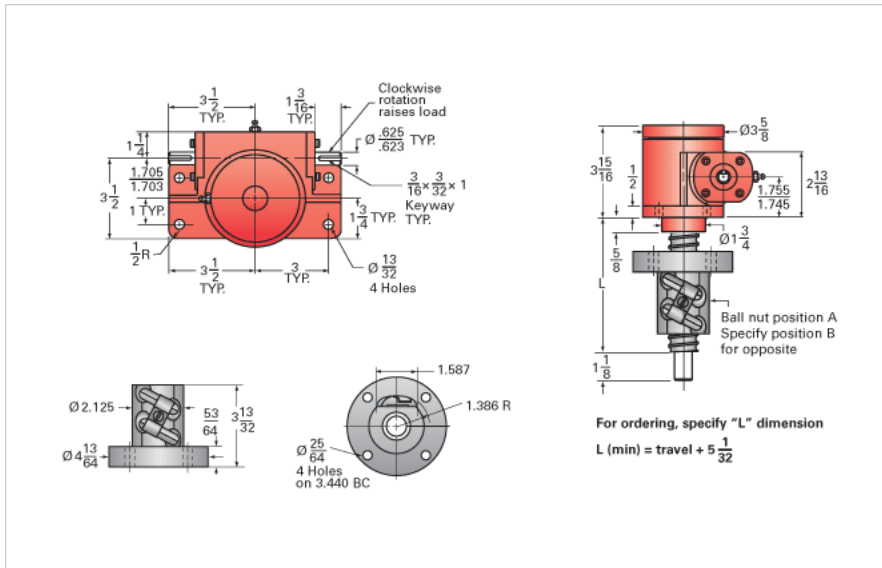

ActionJac 3-BSJ-IR 24:1

Call 800-321-7800 or visit us online at www.nookindustries.com to configure and order your ActionJac 3-BSJ-IR 24:1 today!

Details

Capacity [Ton]	3
Gear Ratio	24:1
Turns of Worm per Inch Travel	58.1
Torque to Raise 1 lb. [in-lb]	0.0070
Lifting Screw Diameter [in]	1.17
Screw Lead [in]	0.413
Root Diameter [in]	0.870
BackDrive Holding Torque [ft-lb]	2.0
Tare Drag Torque [in-lb]	6

Performance Specifications

Maximum Allowable Input [hp]	0.50
Maximum Input Torque [in-lb]	42
Maximum Worm Speed at Rated Load [rpm]	750
Maximum Load at 1750 RPM [lb]	2572
Starting Torque	1.5 x Running Torque

Weight

Base 0 Travel [lb]	18.5
Per Inch of Travel [lb]	0.60
Grease [lb]	0.5