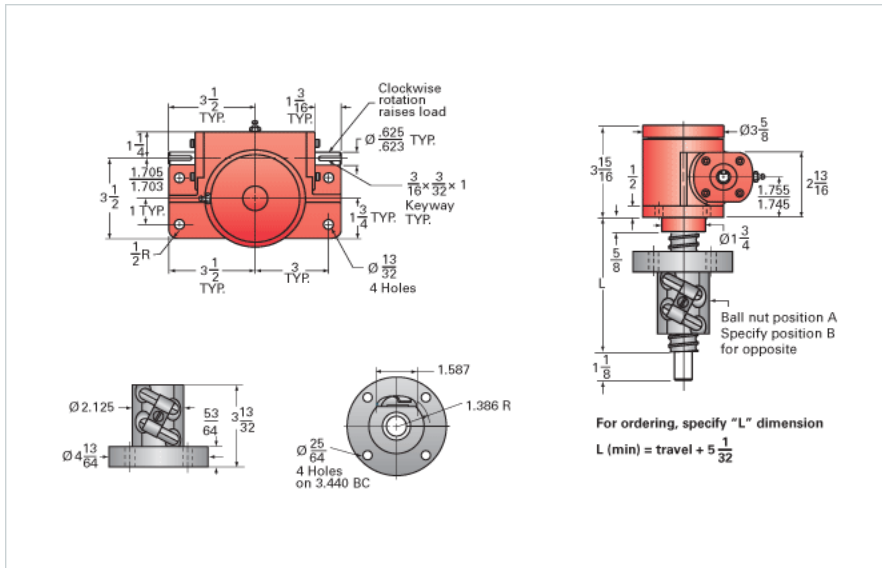

### Details

Capacity [Ton]	3
Gear Ratio	24:1
Turns of Worm per Inch Travel	58.1
Torque to Raise 1 lb. [in-lb]	0.0070
Lifting Screw Diameter [in]	1.17
Screw Lead [in]	0.413
Root Diameter [in]	0.870
BackDrive Holding Torque [ft-lb]	2.0
Tare Drag Torque [in-lb]	6

### Performance Specifications

Maximum Allowable Input [hp]	0.50
Maximum Input Torque [in-lb]	42
Maximum Worm Speed at Rated Load [rpm]	750
Maximum Load at 1750 RPM [lb]	2572
Starting Torque	1.5 x Running Torque

### Weight

Base 0 Travel [lb]	18.5
Per Inch of Travel [lb]	0.60
Grease [lb]	0.5