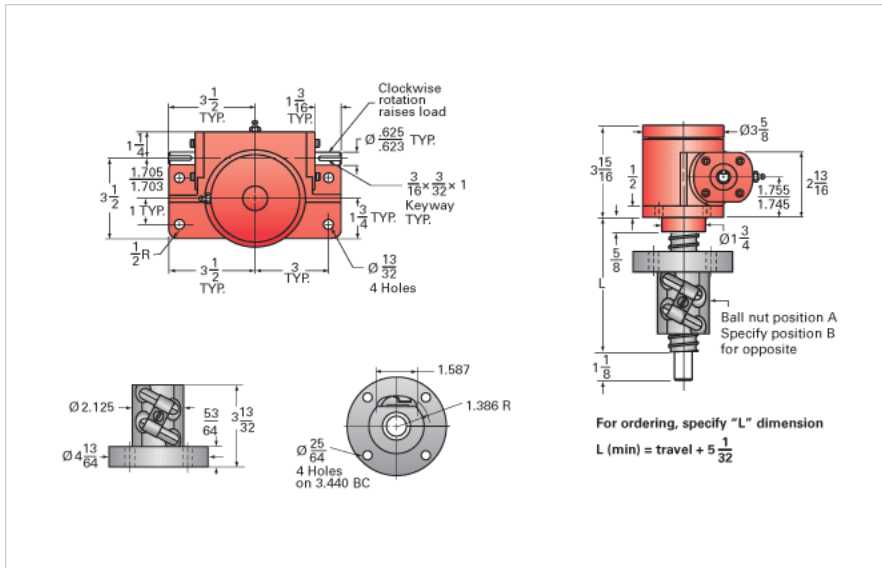

### Details

Capacity [Ton]	3
Gear Ratio	6:1
Turns of Worm per Inch Travel	14.53
Torque to Raise 1 lb. [in-lb]	0.0167
Lifting Screw Diameter [in]	1.17
Screw Lead [in]	0.413
Root Diameter [in]	0.870
BackDrive Holding Torque [ft-lb]	6.0
Tare Drag Torque [in-lb]	6

### Performance Specifications

Maximum Allowable Input [hp]	2.00
Maximum Input Torque [in-lb]	100
Maximum Worm Speed at Rated Load [rpm]	1260
Maximum Load at 1750 RPM [lb]	4313
Starting Torque	1.5 x Running Torque

### Weight

Base 0 Travel [lb]	18.5
Per Inch of Travel [lb]	0.60
Grease [lb]	0.5