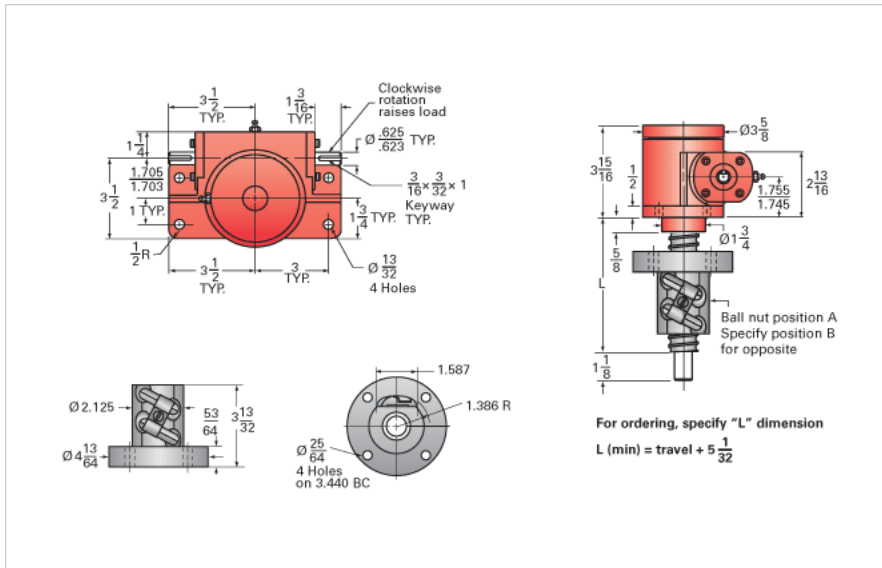

ActionJac 3-BSJ-IR 6:1

Call 800-321-7800 or visit us online at www.nookindustries.com to configure and order your ActionJac 3-BSJ-IR 6:1 today!

Details

Capacity [Ton]	3
Gear Ratio	6:1
Turns of Worm per Inch Travel	14.53
Torque to Raise 1 lb. [in-lb]	0.0167
Lifting Screw Diameter [in]	1.17
Screw Lead [in]	0.413
Root Diameter [in]	0.870
BackDrive Holding Torque [ft-lb]	6.0
Tare Drag Torque [in-lb]	6

Performance Specifications

Maximum Allowable Input [hp]	2.00
Maximum Input Torque [in-lb]	100
Maximum Worm Speed at Rated Load [rpm]	1260
Maximum Load at 1750 RPM [lb]	4313
Starting Torque	1.5 x Running Torque

Weight

Base 0 Travel [lb]	18.5
Per Inch of Travel [lb]	0.60
Grease [lb]	0.5