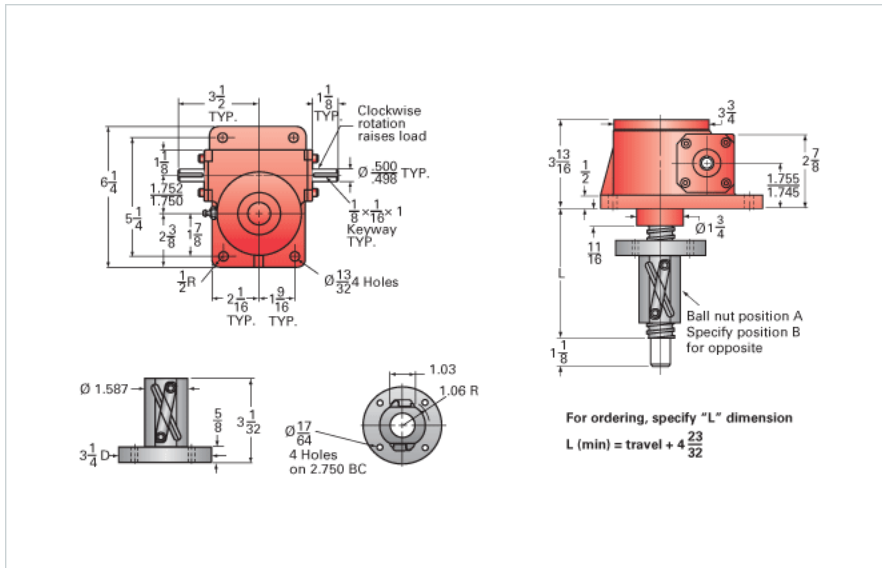

ActionJac 2.5HL-BSJ-IR 24:1

Call 800-321-7800 or visit us online at www.nookindustries.com to configure and order your ActionJac 2.5HL-BSJ-IR 24:1 today!

Details

Capacity [Ton]	2.5
Gear Ratio	24:1
Turns of Worm per Inch Travel	24
Torque to Raise 1 lb. [in-lb]	0.0170
Lifting Screw Diameter [in]	1.00
Screw Lead [in]	1.000
Root Diameter [in]	0.820
BackDrive Holding Torque [ft-lb]	5.0
Tare Drag Torque [in-lb]	5

Performance Specifications

Maximum Allowable Input [hp]	0.50
Maximum Input Torque [in-lb]	85
Maximum Worm Speed at Rated Load [rpm]	371
Maximum Load at 1750 RPM [lb]	1059
Starting Torque	1.5 x Running Torque

Weight

Base 0 Travel [lb]	17
Per Inch of Travel [lb]	0.60
Grease [lb]	0.5