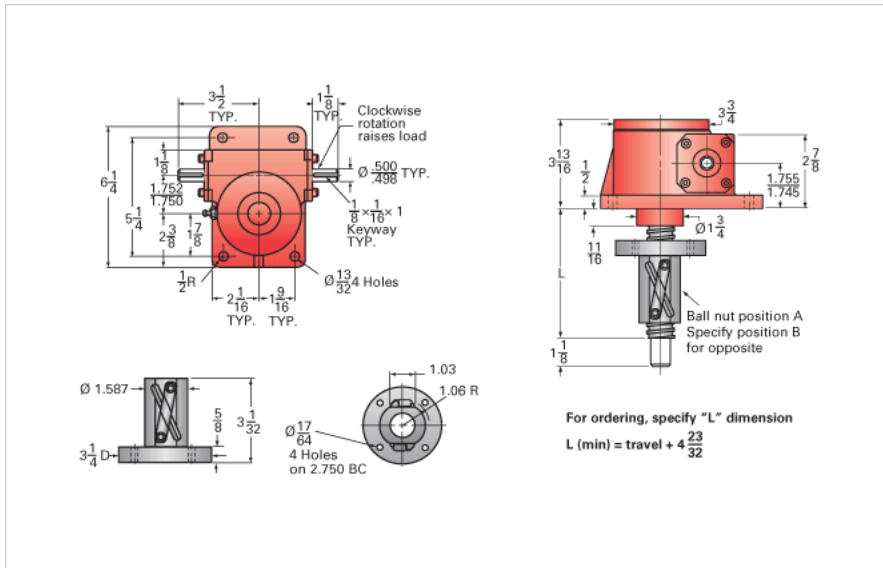

ActionJac 2.5HL-BSJ-IR 24:1

Call 800-321-7800 or visit us online at www.nookindustries.com to configure and order your ActionJac 2.5HL-BSJ-IR 24:1 today!

Details

Capacity [Ton]	2.5
Gear Ratio	24:1
Turns of Worm per Inch Travel	24
Torque to Raise 1 lb. [in-lb]	0.0170
Lifting Screw Diameter [in]	1.00
Screw Lead [in]	1.000
Root Diameter [in]	0.820
BackDrive Holding Torque [ft-lb]	5.0
Tare Drag Torque [in-lb]	5

Performance Specifications

Maximum Allowable Input [hp]	0.50
Maximum Input Torque [in-lb]	85
Maximum Worm Speed at Rated Load [rpm]	371
Maximum Load at 1750 RPM [lb]	1059
Starting Torque	1.5 x Running Torque

Weight

Base 0 Travel [lb]	17
Per Inch of Travel [lb]	0.60
Grease [lb]	0.5