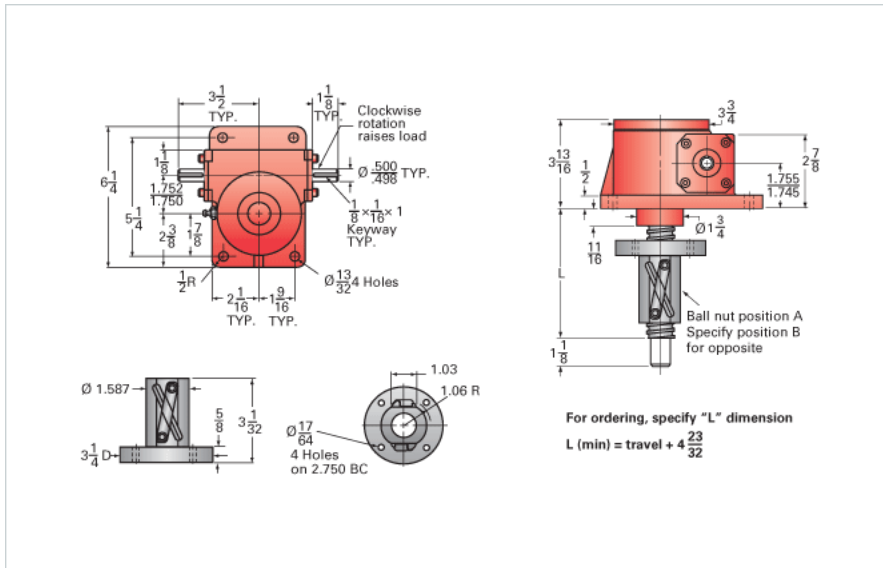

### Details

Capacity [Ton]	2.5
Gear Ratio	12:1
Turns of Worm per Inch Travel	12
Torque to Raise 1 lb. [in-lb]	0.0244
Lifting Screw Diameter [in]	1.00
Screw Lead [in]	1.000
Root Diameter [in]	0.820
BackDrive Holding Torque [ft-lb]	6.0
Tare Drag Torque [in-lb]	5

### Performance Specifications

Maximum Allowable Input [hp]	1.50
Maximum Input Torque [in-lb]	122
Maximum Worm Speed at Rated Load [rpm]	775
Maximum Load at 1750 RPM [lb]	2214
Starting Torque	1.5 x Running Torque

### Weight

Base 0 Travel [lb]	17
Per Inch of Travel [lb]	0.60
Grease [lb]	0.5