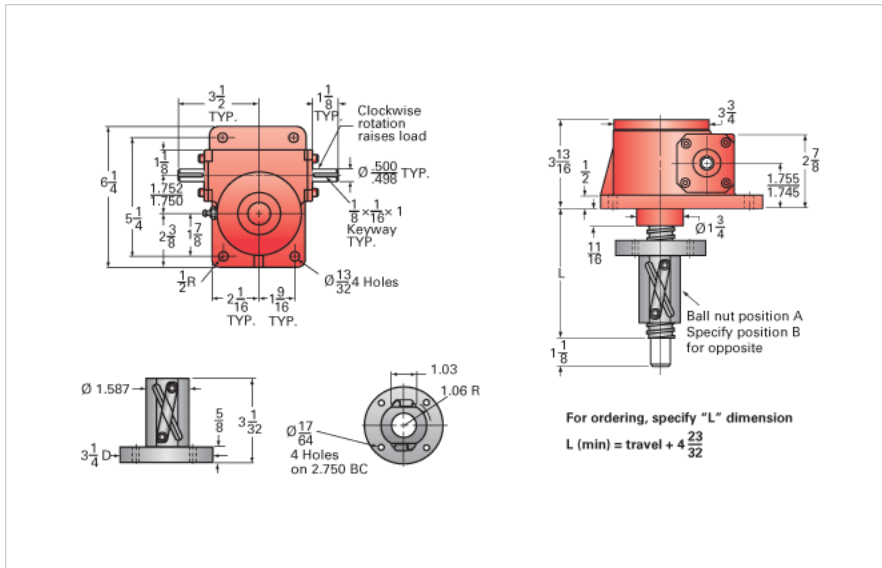

ActionJac 2.5HL-BSJ-IR 12:1

Call 800-321-7800 or visit us online at www.nookindustries.com to configure and order your ActionJac 2.5HL-BSJ-IR 12:1 today!

Details

Capacity [Ton]	2.5
Gear Ratio	12:1
Turns of Worm per Inch Travel	12
Torque to Raise 1 lb. [in-lb]	0.0244
Lifting Screw Diameter [in]	1.00
Screw Lead [in]	1.000
Root Diameter [in]	0.820
BackDrive Holding Torque [ft-lb]	6.0
Tare Drag Torque [in-lb]	5

Performance Specifications

Maximum Allowable Input [hp]	1.50
Maximum Input Torque [in-lb]	122
Maximum Worm Speed at Rated Load [rpm]	775
Maximum Load at 1750 RPM [lb]	2214
Starting Torque	1.5 x Running Torque

Weight

Base 0 Travel [lb]	17
Per Inch of Travel [lb]	0.60
Grease [lb]	0.5