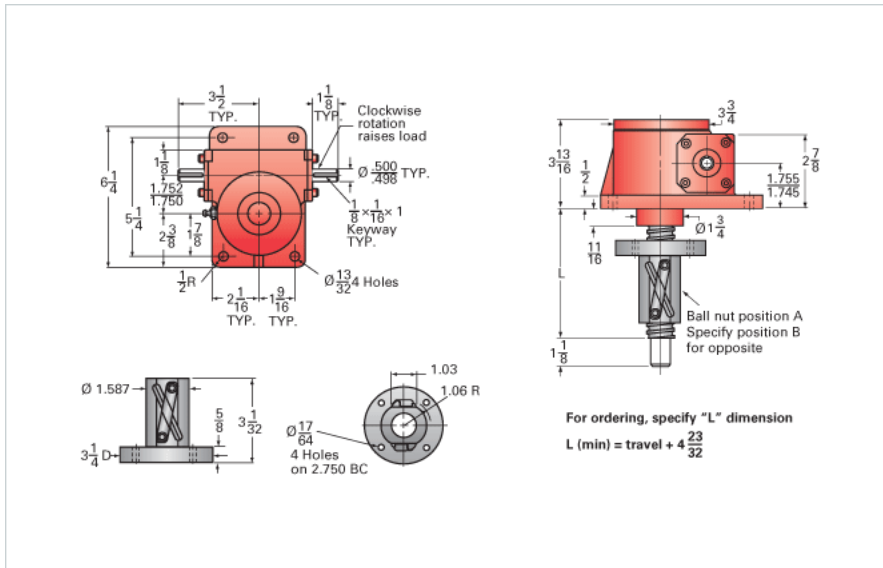

ActionJac 2.5HL-BSJ-IR 12:1

Call 800-321-7800 or visit us online at www.nookindustries.com to configure and order your ActionJac 2.5HL-BSJ-IR 12:1 today!

Details

Capacity [Ton]	2.5
Gear Ratio	12:1
Turns of Worm per Inch Travel	12
Torque to Raise 1 lb. [in-lb]	0.0244
Lifting Screw Diameter [in]	1.00
Screw Lead [in]	1.000
Root Diameter [in]	0.820
BackDrive Holding Torque [ft-lb]	6.0
Tare Drag Torque [in-lb]	5

Performance Specifications

Maximum Allowable Input [hp]	1.50
Maximum Input Torque [in-lb]	122
Maximum Worm Speed at Rated Load [rpm]	775
Maximum Load at 1750 RPM [lb]	2214
Starting Torque	1.5 x Running Torque

Weight

Base 0 Travel [lb]	17
Per Inch of Travel [lb]	0.60
Grease [lb]	0.5