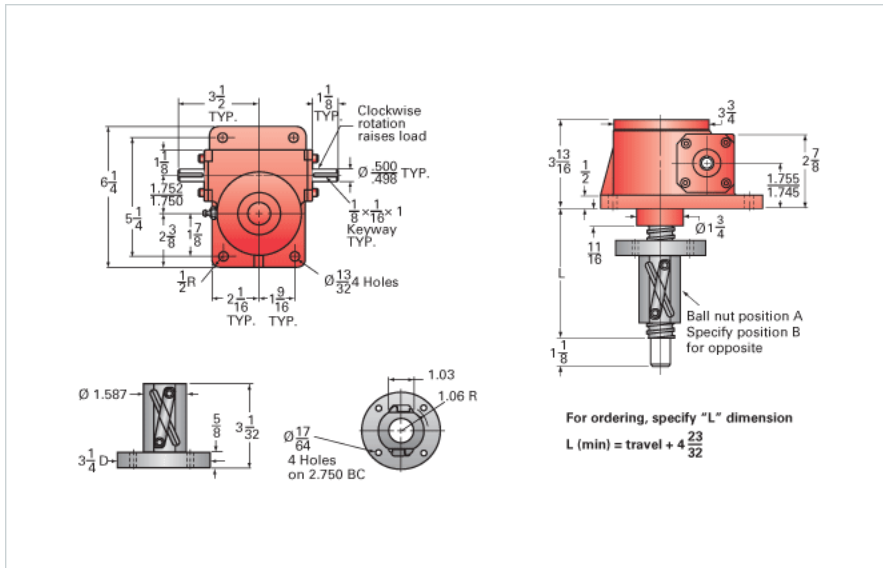

ActionJac 2.5HL-BSJ-IR 6:1

Call 800-321-7800 or visit us online at www.nookindustries.com to configure and order your ActionJac 2.5HL-BSJ-IR 6:1 today!

Details

Capacity [Ton]	2.5
Gear Ratio	6:1
Turns of Worm per Inch Travel	6
Torque to Raise 1 lb. [in-lb]	0.0404
Lifting Screw Diameter [in]	1.00
Screw Lead [in]	1.000
Root Diameter [in]	0.820
BackDrive Holding Torque [ft-lb]	14.0
Tare Drag Torque [in-lb]	5

Performance Specifications

Maximum Allowable Input [hp]	2.00
Maximum Input Torque [in-lb]	202
Maximum Worm Speed at Rated Load [rpm]	624
Maximum Load at 1750 RPM [lb]	1783
Starting Torque	1.5 x Running Torque

Weight

Base 0 Travel [lb]	17
Per Inch of Travel [lb]	0.60
Grease [lb]	0.5