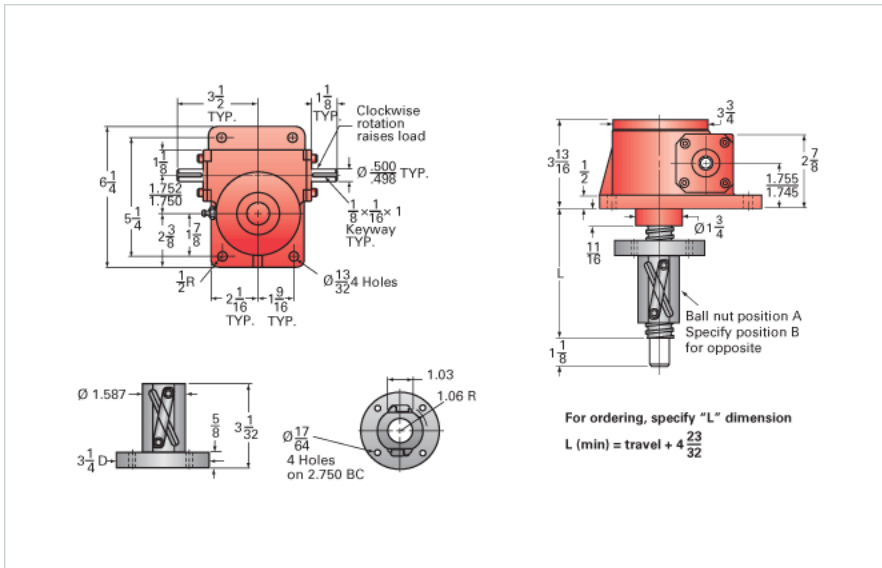

ActionJac 2.5HL-BSJ-IR 6:1

Call 800-321-7800 or visit us online at www.nookindustries.com to configure and order your ActionJac 2.5HL-BSJ-IR 6:1 today!

Details

Capacity [Ton]	2.5
Gear Ratio	6:1
Turns of Worm per Inch Travel	6
Torque to Raise 1 lb. [in-lb]	0.0404
Lifting Screw Diameter [in]	1.00
Screw Lead [in]	1.000
Root Diameter [in]	0.820
BackDrive Holding Torque [ft-lb]	14.0
Tare Drag Torque [in-lb]	5

Performance Specifications

Maximum Allowable Input [hp]	2.00
Maximum Input Torque [in-lb]	202
Maximum Worm Speed at Rated Load [rpm]	624
Maximum Load at 1750 RPM [lb]	1783
Starting Torque	1.5 x Running Torque

Weight

Base 0 Travel [lb]	17
Per Inch of Travel [lb]	0.60
Grease [lb]	0.5