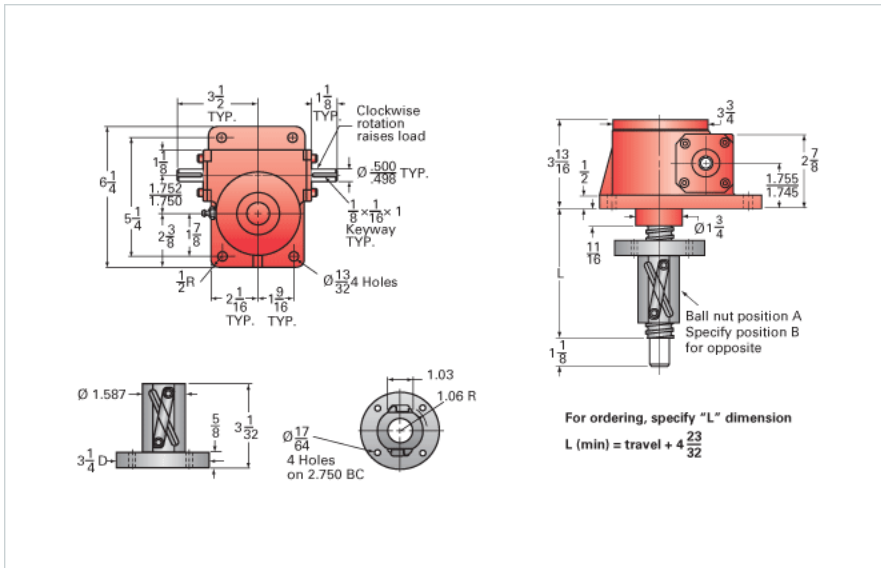

ActionJac 2.5HL-BSJ-IR 6:1

Call 800-321-7800 or visit us online at www.nookindustries.com to configure and order your ActionJac 2.5HL-BSJ-IR 6:1 today!

Details

Capacity [Ton]	2.5
Gear Ratio	6:1
Turns of Worm per Inch Travel	6
Torque to Raise 1 lb. [in-lb]	0.0404
Lifting Screw Diameter [in]	1.00
Screw Lead [in]	1.000
Root Diameter [in]	0.820
BackDrive Holding Torque [ft-lb]	14.0
Tare Drag Torque [in-lb]	5

Performance Specifications

Maximum Allowable Input [hp]	2.00
Maximum Input Torque [in-lb]	202
Maximum Worm Speed at Rated Load [rpm]	624
Maximum Load at 1750 RPM [lb]	1783
Starting Torque	1.5 x Running Torque

Weight

Base 0 Travel [lb]	17
Per Inch of Travel [lb]	0.60
Grease [lb]	0.5