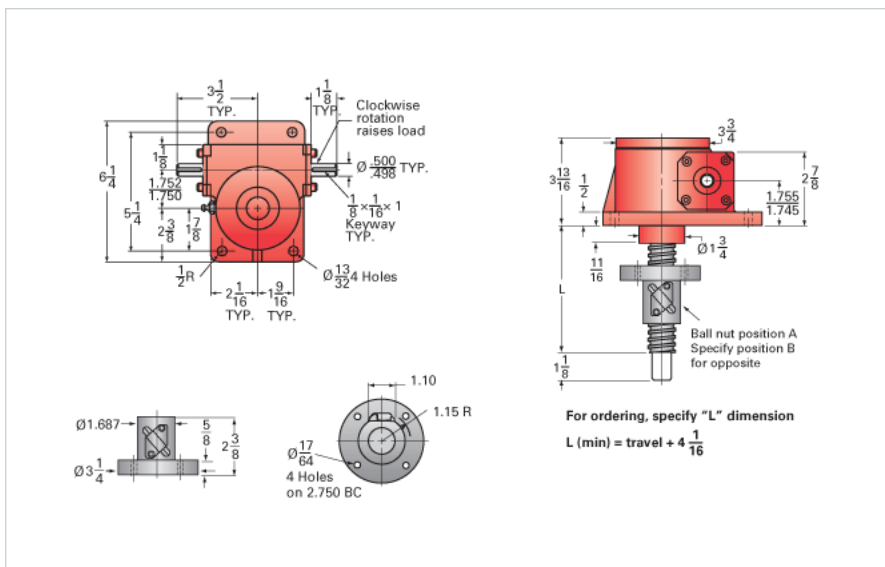

### Details

Capacity [Ton]	2.5
Gear Ratio	24:1
Turns of Worm per Inch Travel	96
Torque to Raise 1 lb. [in-lb]	0.0042
Lifting Screw Diameter [in]	1.00
Screw Lead [in]	0.250
Root Diameter [in]	0.820
BackDrive Holding Torque [ft-lb]	1.5
Tare Drag Torque [in-lb]	5

### Performance Specifications

Maximum Allowable Input [hp]	0.50
Maximum Input Torque [in-lb]	21
Maximum Worm Speed at Rated Load [rpm]	1800
Maximum Load at 1750 RPM [lb]	4287
Starting Torque	1.5 x Running Torque

### Weight

Base 0 Travel [lb]	17
Per Inch of Travel [lb]	0.60
Grease [lb]	0.5