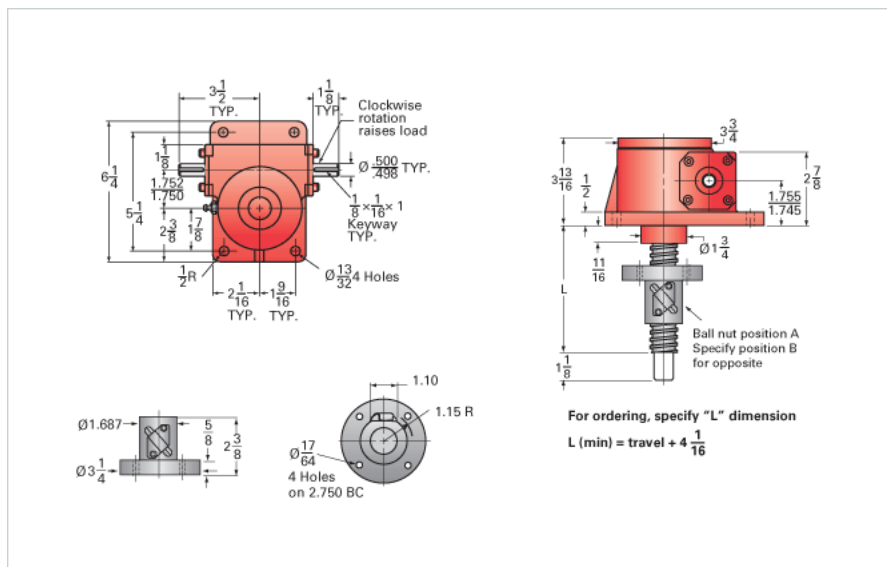

### Details

Capacity [Ton]	2.5
Gear Ratio	24:1
Turns of Worm per Inch Travel	96
Torque to Raise 1 lb. [in-lb]	0.0042
Lifting Screw Diameter [in]	1.00
Screw Lead [in]	0.250
Root Diameter [in]	0.820
BackDrive Holding Torque [ft-lb]	1.5
Tare Drag Torque [in-lb]	5

### Performance Specifications

Maximum Allowable Input [hp]	0.50
Maximum Input Torque [in-lb]	21
Maximum Worm Speed at Rated Load [rpm]	1800
Maximum Load at 1750 RPM [lb]	4287
Starting Torque	1.5 x Running Torque

### Weight

Base 0 Travel [lb]	17
Per Inch of Travel [lb]	0.60
Grease [lb]	0.5