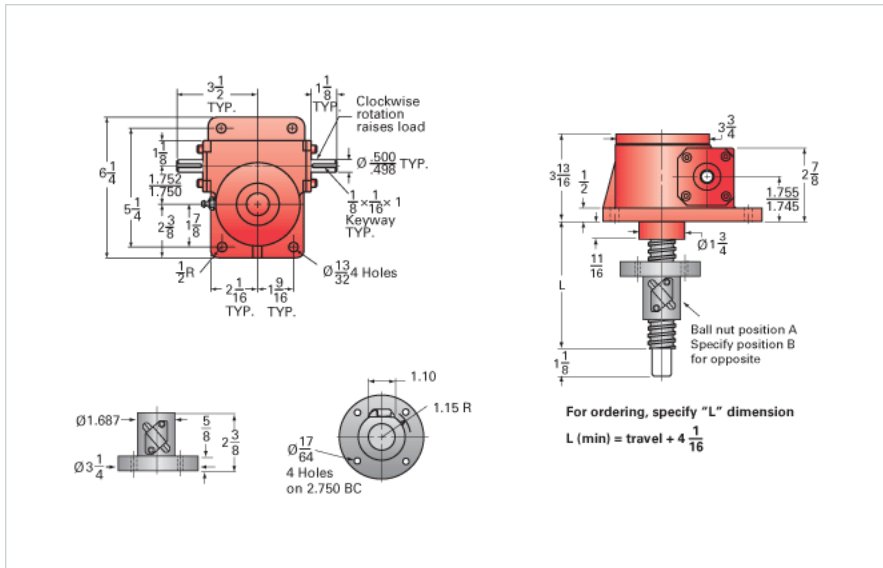

ActionJac 2.5-BSJ-IR 24:1

Call 800-321-7800 or visit us online at www.nookindustries.com to configure and order your ActionJac 2.5-BSJ-IR 24:1 today!

Details

Capacity [Ton]	2.5
Gear Ratio	24:1
Turns of Worm per Inch Travel	96
Torque to Raise 1 lb. [in-lb]	0.0042
Lifting Screw Diameter [in]	1.00
Screw Lead [in]	0.250
Root Diameter [in]	0.820
BackDrive Holding Torque [ft-lb]	1.5
Tare Drag Torque [in-lb]	5

Performance Specifications

Maximum Allowable Input [hp]	0.50
Maximum Input Torque [in-lb]	21
Maximum Worm Speed at Rated Load [rpm]	1800
Maximum Load at 1750 RPM [lb]	4287
Starting Torque	1.5 x Running Torque

Weight

Base 0 Travel [lb]	17
Per Inch of Travel [lb]	0.60
Grease [lb]	0.5