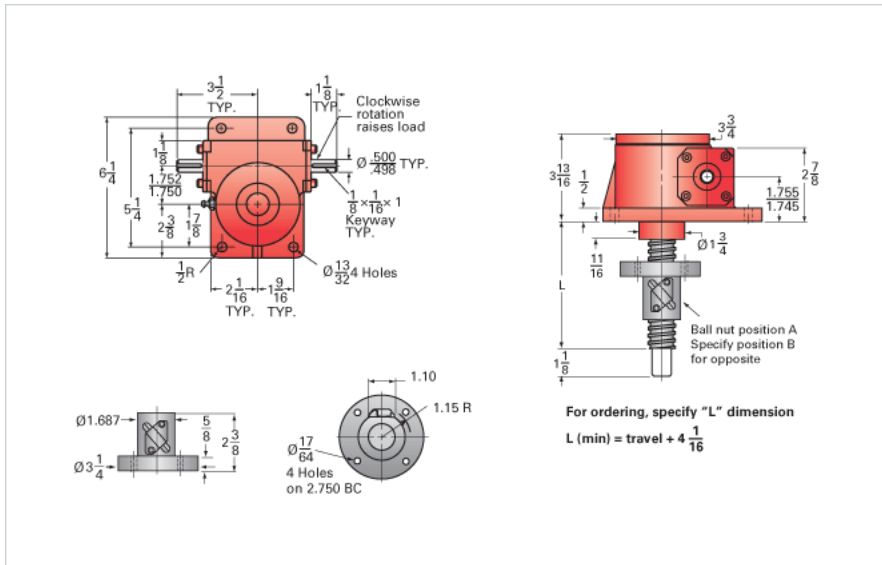

ActionJac 2.5-BSJ-IR 12:1

Call 800-321-7800 or visit us online at www.nookindustries.com to configure and order your ActionJac 2.5-BSJ-IR 12:1 today!

Details

Capacity [Ton]	2.5
Gear Ratio	12:1
Turns of Worm per Inch Travel	48
Torque to Raise 1 lb. [in-lb]	0.0061
Lifting Screw Diameter [in]	1.00
Screw Lead [in]	0.250
Root Diameter [in]	0.820
BackDrive Holding Torque [ft-lb]	2.0
Tare Drag Torque [in-lb]	5

Performance Specifications

Maximum Allowable Input [hp]	1.50
Maximum Input Torque [in-lb]	53
Maximum Worm Speed at Rated Load [rpm]	1800
Maximum Load at 1750 RPM [lb]	5000
Starting Torque	1.5 x Running Torque

Weight

Base 0 Travel [lb]	17
Per Inch of Travel [lb]	0.60
Grease [lb]	0.5