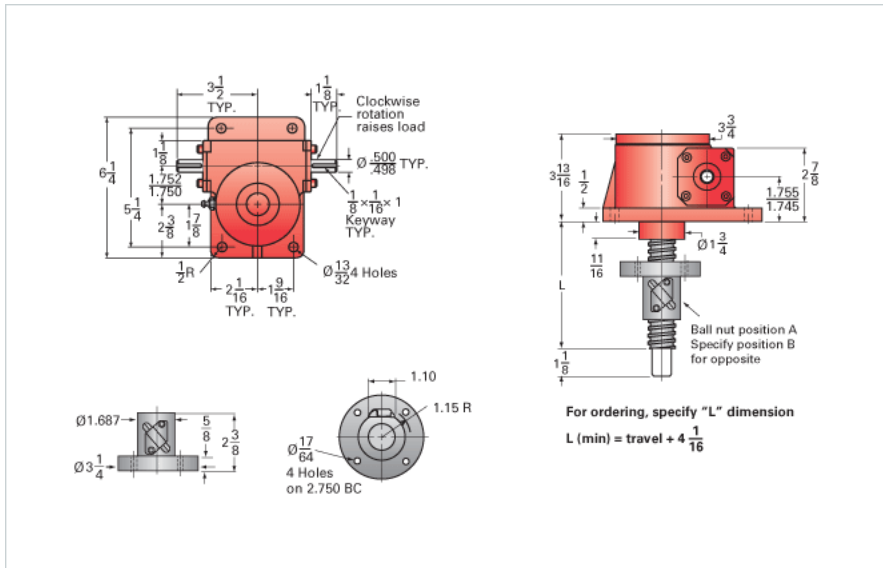

ActionJac 2.5-BSJ-IR 12:1

Call 800-321-7800 or visit us online at www.nookindustries.com to configure and order your ActionJac 2.5-BSJ-IR 12:1 today!

Details

Capacity [Ton]	2.5
Gear Ratio	12:1
Turns of Worm per Inch Travel	48
Torque to Raise 1 lb. [in-lb]	0.0061
Lifting Screw Diameter [in]	1.00
Screw Lead [in]	0.250
Root Diameter [in]	0.820
BackDrive Holding Torque [ft-lb]	2.0
Tare Drag Torque [in-lb]	5

Performance Specifications

Maximum Allowable Input [hp]	1.50
Maximum Input Torque [in-lb]	53
Maximum Worm Speed at Rated Load [rpm]	1800
Maximum Load at 1750 RPM [lb]	5000
Starting Torque	1.5 x Running Torque

Weight

Base 0 Travel [lb]	17
Per Inch of Travel [lb]	0.60
Grease [lb]	0.5