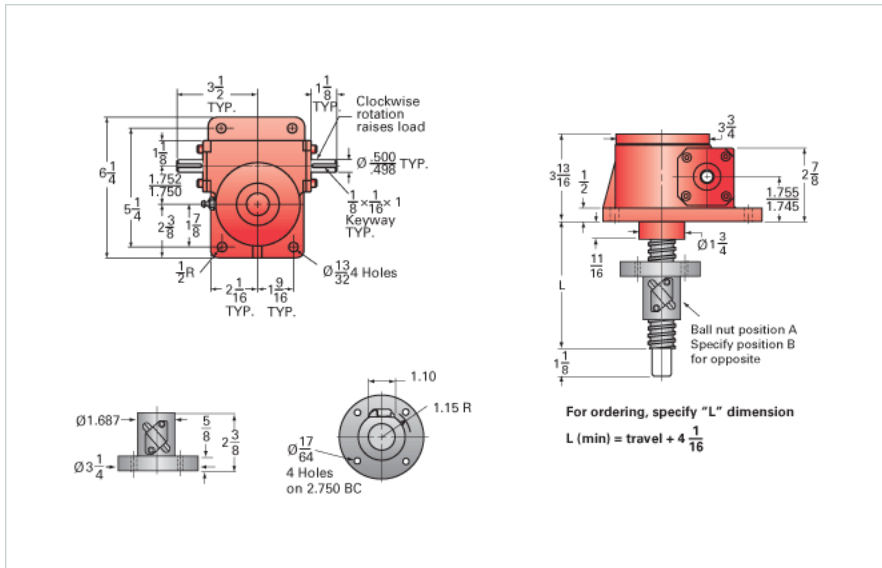

ActionJac 2.5-BSJ-IR 12:1

Call 800-321-7800 or visit us online at www.nookindustries.com to configure and order your ActionJac 2.5-BSJ-IR 12:1 today!

Details

Capacity [Ton]	2.5
Gear Ratio	12:1
Turns of Worm per Inch Travel	48
Torque to Raise 1 lb. [in-lb]	0.0061
Lifting Screw Diameter [in]	1.00
Screw Lead [in]	0.250
Root Diameter [in]	0.820
BackDrive Holding Torque [ft-lb]	2.0
Tare Drag Torque [in-lb]	5

Performance Specifications

Maximum Allowable Input [hp]	1.50
Maximum Input Torque [in-lb]	53
Maximum Worm Speed at Rated Load [rpm]	1800
Maximum Load at 1750 RPM [lb]	5000
Starting Torque	1.5 x Running Torque

Weight

Base 0 Travel [lb]	17
Per Inch of Travel [lb]	0.60
Grease [lb]	0.5