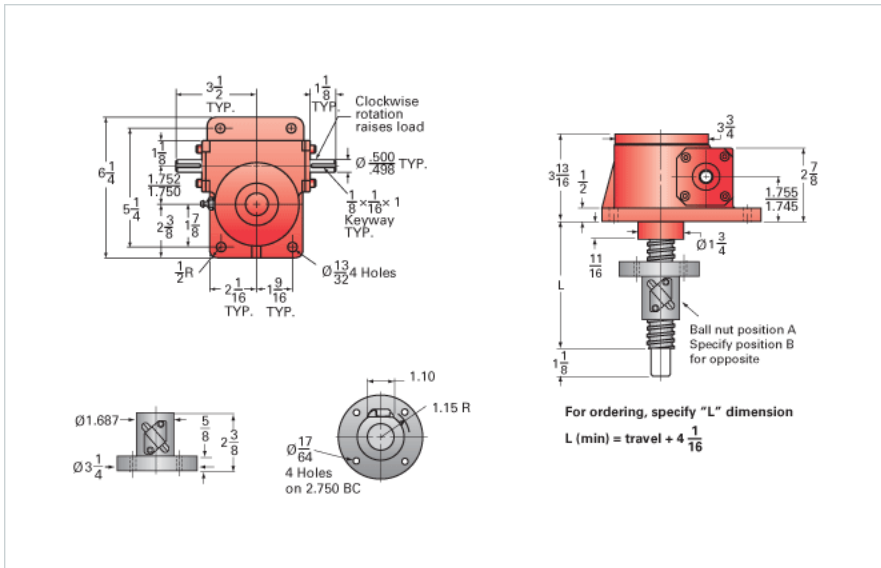

### Details

Capacity [Ton]	2.5
Gear Ratio	6:1
Turns of Worm per Inch Travel	24
Torque to Raise 1 lb. [in-lb]	0.0102
Lifting Screw Diameter [in]	1.00
Screw Lead [in]	0.250
Root Diameter [in]	0.820
BackDrive Holding Torque [ft-lb]	4.0
Tare Drag Torque [in-lb]	5

### Performance Specifications

Maximum Allowable Input [hp]	2.00
Maximum Input Torque [in-lb]	51
Maximum Worm Speed at Rated Load [rpm]	1800
Maximum Load at 1750 RPM [lb]	5000
Starting Torque	1.5 x Running Torque

### Weight

Base 0 Travel [lb]	17
Per Inch of Travel [lb]	0.60
Grease [lb]	0.5