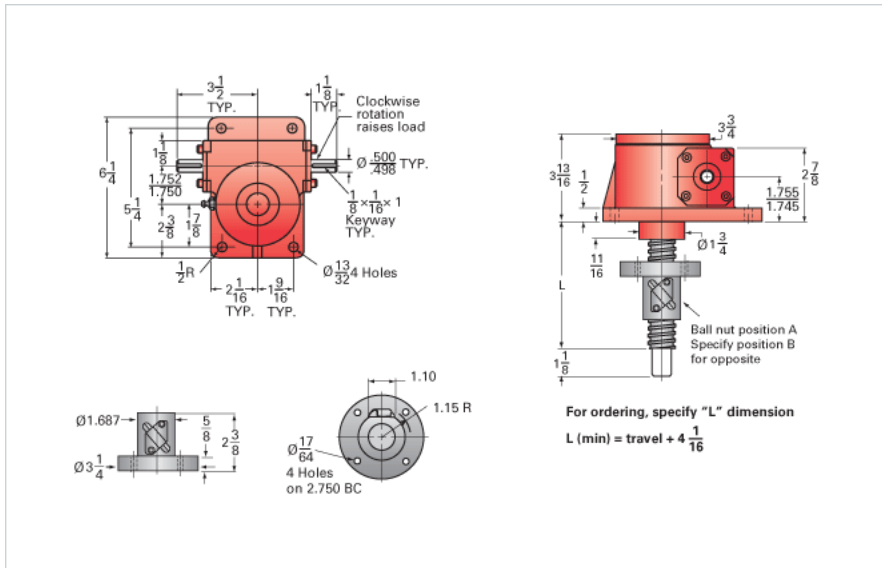

ActionJac 2.5-BSJ-IR 6:1

Call 800-321-7800 or visit us online at www.nookindustries.com to configure and order your ActionJac 2.5-BSJ-IR 6:1 today!

Details

Capacity [Ton]	2.5
Gear Ratio	6:1
Turns of Worm per Inch Travel	24
Torque to Raise 1 lb. [in-lb]	0.0102
Lifting Screw Diameter [in]	1.00
Screw Lead [in]	0.250
Root Diameter [in]	0.820
BackDrive Holding Torque [ft-lb]	4.0
Tare Drag Torque [in-lb]	5

Performance Specifications

Maximum Allowable Input [hp]	2.00
Maximum Input Torque [in-lb]	51
Maximum Worm Speed at Rated Load [rpm]	1800
Maximum Load at 1750 RPM [lb]	5000
Starting Torque	1.5 x Running Torque

Weight

Base 0 Travel [lb]	17
Per Inch of Travel [lb]	0.60
Grease [lb]	0.5