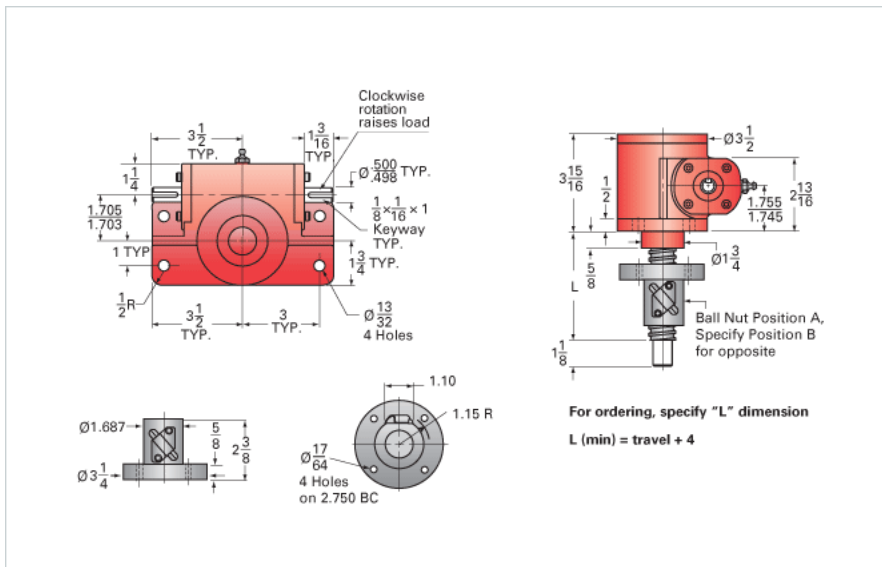

### Details

Capacity [Ton]	2
Gear Ratio	24:1
Turns of Worm per Inch Travel	96
Torque to Raise 1 lb. [in-lb]	0.0043
Lifting Screw Diameter [in]	1.00
Screw Lead [in]	0.250
Root Diameter [in]	0.820
BackDrive Holding Torque [ft-lb]	1.0
Tare Drag Torque [in-lb]	4

### Performance Specifications

Maximum Allowable Input [hp]	0.50
Maximum Input Torque [in-lb]	17
Maximum Worm Speed at Rated Load [rpm]	1800
Maximum Load at 1750 RPM [lb]	4000
Starting Torque	1.5 x Running Torque

### Weight

Base 0 Travel [lb]	18
Per Inch of Travel [lb]	0.60
Grease [lb]	0.5