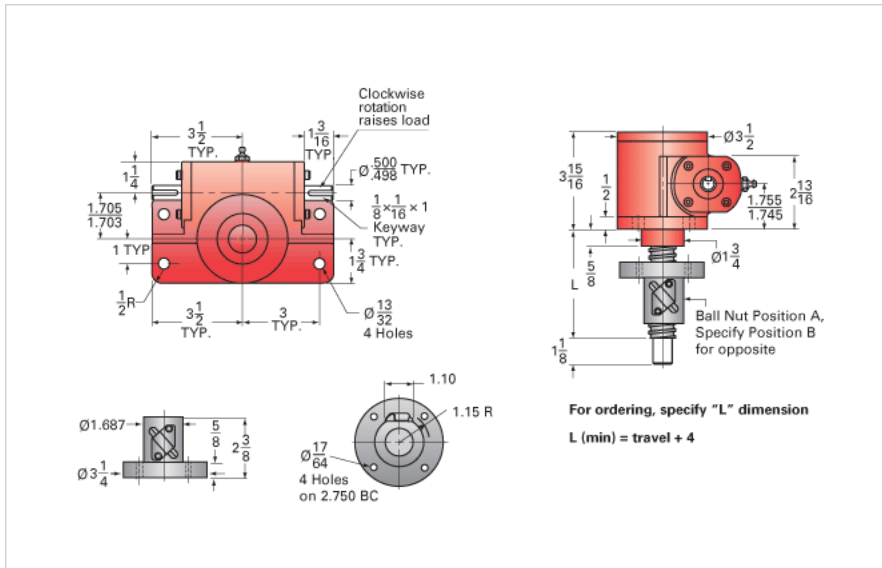

ActionJac 2-BSJ-IR 24:1

Call 800-321-7800 or visit us online at www.nookindustries.com to configure and order your ActionJac 2-BSJ-IR 24:1 today!

Details

Capacity [Ton]	2
Gear Ratio	24:1
Turns of Worm per Inch Travel	96
Torque to Raise 1 lb. [in-lb]	0.0043
Lifting Screw Diameter [in]	1.00
Screw Lead [in]	0.250
Root Diameter [in]	0.820
BackDrive Holding Torque [ft-lb]	1.0
Tare Drag Torque [in-lb]	4

Performance Specifications

Maximum Allowable Input [hp]	0.50
Maximum Input Torque [in-lb]	17
Maximum Worm Speed at Rated Load [rpm]	1800
Maximum Load at 1750 RPM [lb]	4000
Starting Torque	1.5 x Running Torque

Weight

Base 0 Travel [lb]	18
Per Inch of Travel [lb]	0.60
Grease [lb]	0.5