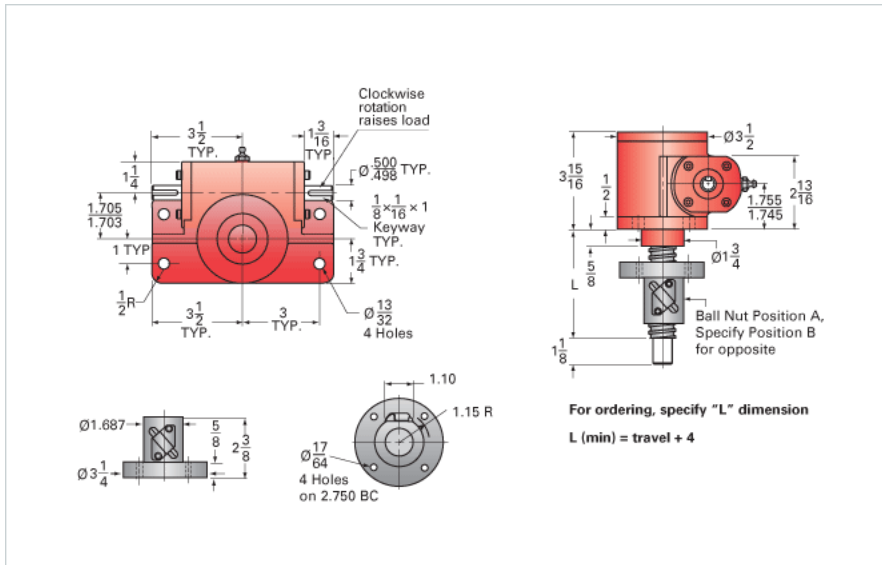

ActionJac 2-BSJ-IR 24:1

Call 800-321-7800 or visit us online at www.nookindustries.com to configure and order your ActionJac 2-BSJ-IR 24:1 today!

Details

Capacity [Ton]	2
Gear Ratio	24:1
Turns of Worm per Inch Travel	96
Torque to Raise 1 lb. [in-lb]	0.0043
Lifting Screw Diameter [in]	1.00
Screw Lead [in]	0.250
Root Diameter [in]	0.820
BackDrive Holding Torque [ft-lb]	1.0
Tare Drag Torque [in-lb]	4

Performance Specifications

Maximum Allowable Input [hp]	0.50
Maximum Input Torque [in-lb]	17
Maximum Worm Speed at Rated Load [rpm]	1800
Maximum Load at 1750 RPM [lb]	4000
Starting Torque	1.5 x Running Torque

Weight

Base 0 Travel [lb]	18
Per Inch of Travel [lb]	0.60
Grease [lb]	0.5