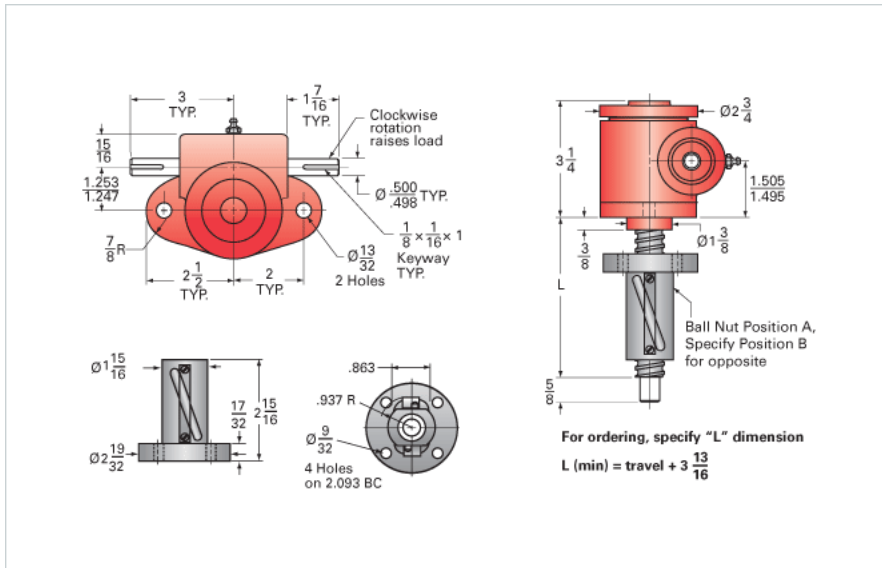

ActionJac 1HL-BSJ-IR 20:1

Call 800-321-7800 or visit us online at www.nookindustries.com to configure and order your ActionJac 1HL-BSJ-IR 20:1 today!

Details

Capacity [Ton]	1
Gear Ratio	20:1
Turns of Worm per Inch Travel	40
Torque to Raise 1 lb. [in-lb]	0.0114
Lifting Screw Diameter [in]	0.75
Screw Lead [in]	0.500
Root Diameter [in]	0.602
BackDrive Holding Torque [ft-lb]	1.5
Tare Drag Torque [in-lb]	3

Performance Specifications

Maximum Allowable Input [hp]	0.25
Maximum Input Torque [in-lb]	9
Maximum Worm Speed at Rated Load [rpm]	691
Maximum Load at 1750 RPM [lb]	790
Starting Torque	1.5 x Running Torque

Weight

Base 0 Travel [lb]	8
Per Inch of Travel [lb]	0.04
Grease [lb]	0.5