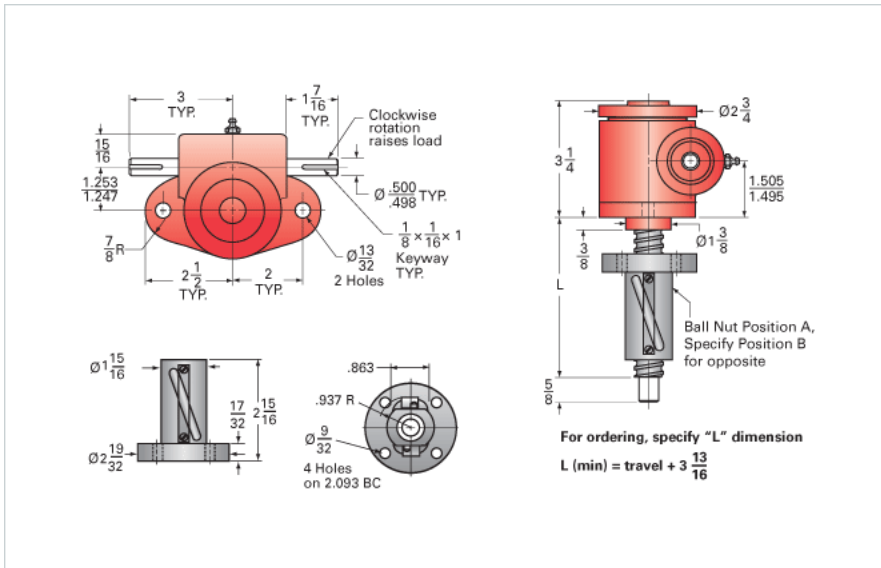

ActionJac 1HL-BSJ-IR 20:1

Call 800-321-7800 or visit us online at www.nookindustries.com to configure and order your ActionJac 1HL-BSJ-IR 20:1 today!

Details

Capacity [Ton]	1
Gear Ratio	20:1
Turns of Worm per Inch Travel	40
Torque to Raise 1 lb. [in-lb]	0.0114
Lifting Screw Diameter [in]	0.75
Screw Lead [in]	0.500
Root Diameter [in]	0.602
BackDrive Holding Torque [ft-lb]	1.5
Tare Drag Torque [in-lb]	3

Performance Specifications

Maximum Allowable Input [hp]	0.25
Maximum Input Torque [in-lb]	9
Maximum Worm Speed at Rated Load [rpm]	691
Maximum Load at 1750 RPM [lb]	790
Starting Torque	1.5 x Running Torque

Weight

Base 0 Travel [lb]	8
Per Inch of Travel [lb]	0.04
Grease [lb]	0.5