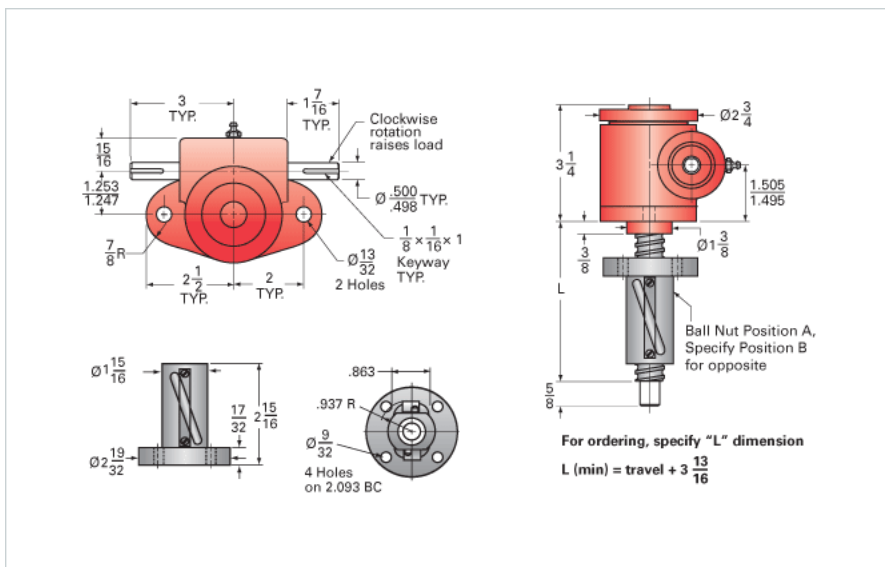

### Details

Capacity [Ton]	1
Gear Ratio	20:1
Turns of Worm per Inch Travel	40
Torque to Raise 1 lb. [in-lb]	0.0114
Lifting Screw Diameter [in]	0.75
Screw Lead [in]	0.500
Root Diameter [in]	0.602
BackDrive Holding Torque [ft-lb]	1.5
Tare Drag Torque [in-lb]	3

### Performance Specifications

Maximum Allowable Input [hp]	0.25
Maximum Input Torque [in-lb]	9
Maximum Worm Speed at Rated Load [rpm]	691
Maximum Load at 1750 RPM [lb]	790
Starting Torque	1.5 x Running Torque

### Weight

Base 0 Travel [lb]	8
Per Inch of Travel [lb]	0.04
Grease [lb]	0.5