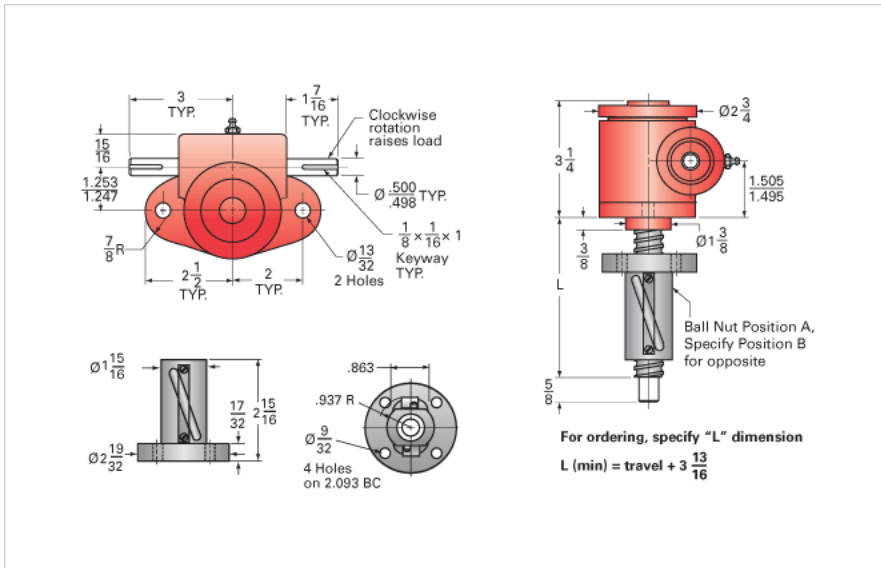

### Details

Capacity [Ton]	1
Gear Ratio	20:1
Turns of Worm per Inch Travel	40
Torque to Raise 1 lb. [in-lb]	0.0114
Lifting Screw Diameter [in]	0.75
Screw Lead [in]	0.500
Root Diameter [in]	0.602
BackDrive Holding Torque [ft-lb]	1.5
Tare Drag Torque [in-lb]	3

### Performance Specifications

Maximum Allowable Input [hp]	0.25
Maximum Input Torque [in-lb]	9
Maximum Worm Speed at Rated Load [rpm]	691
Maximum Load at 1750 RPM [lb]	790
Starting Torque	1.5 x Running Torque

### Weight

Base 0 Travel [lb]	8
Per Inch of Travel [lb]	0.04
Grease [lb]	0.5