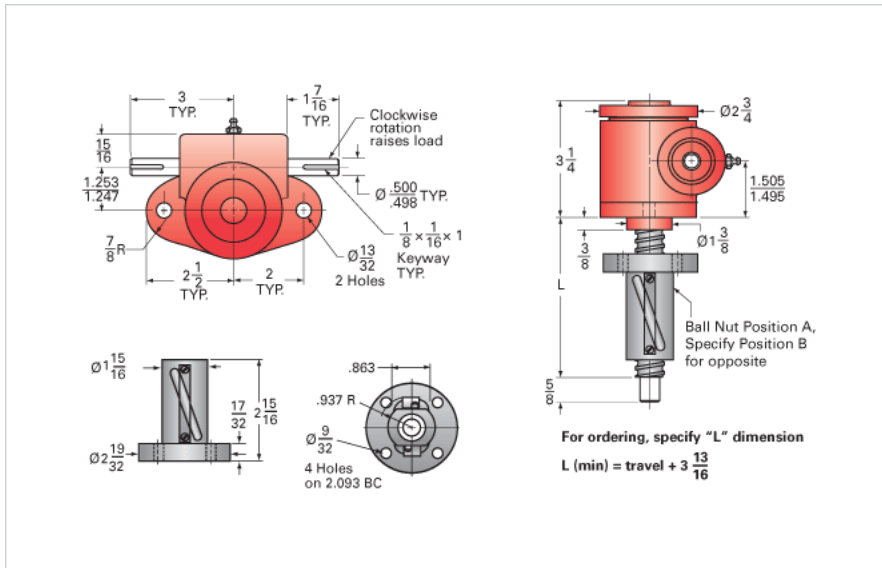

### Details

Capacity [Ton]	1
Gear Ratio	20:1
Turns of Worm per Inch Travel	40
Torque to Raise 1 lb. [in-lb]	0.0114
Lifting Screw Diameter [in]	0.75
Screw Lead [in]	0.500
Root Diameter [in]	0.602
BackDrive Holding Torque [ft-lb]	1.5
Tare Drag Torque [in-lb]	3

### Performance Specifications

Maximum Allowable Input [hp]	0.25
Maximum Input Torque [in-lb]	9
Maximum Worm Speed at Rated Load [rpm]	691
Maximum Load at 1750 RPM [lb]	790
Starting Torque	1.5 x Running Torque

### Weight

Base 0 Travel [lb]	8
Per Inch of Travel [lb]	0.04
Grease [lb]	0.5