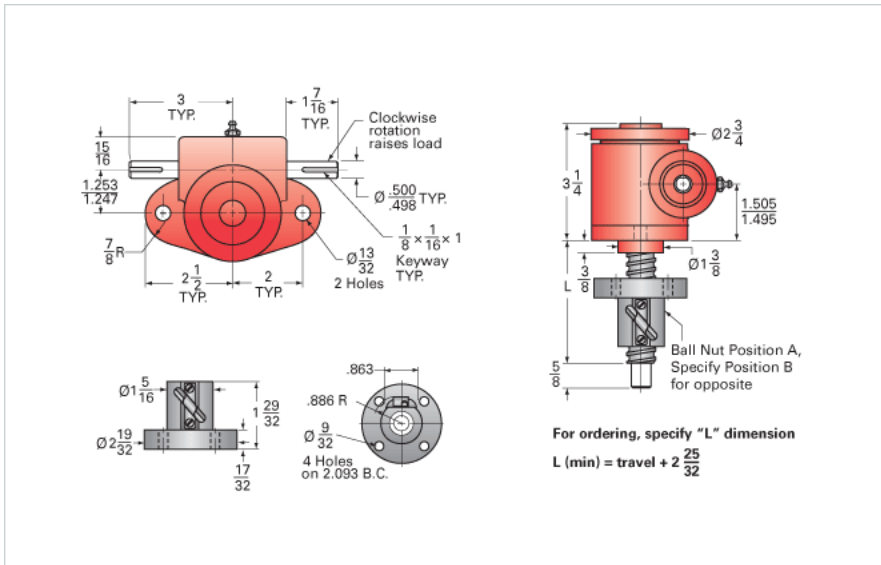

ActionJac 1-BSJ-IR 20:1

Call 800-321-7800 or visit us online at www.nookindustries.com to configure and order your ActionJac 1-BSJ-IR 20:1 today!

Details

Capacity [Ton]	1
Gear Ratio	20:1
Turns of Worm per Inch Travel	100
Torque to Raise 1 lb. [in-lb]	0.0045
Lifting Screw Diameter [in]	0.75
Screw Lead [in]	0.200
Root Diameter [in]	0.602
BackDrive Holding Torque [ft-lb]	0.5
Tare Drag Torque [in-lb]	3

Performance Specifications

Maximum Allowable Input [hp]	0.25
Maximum Input Torque [in-lb]	9
Maximum Worm Speed at Rated Load [rpm]	1750
Maximum Load at 1750 RPM [lb]	2000
Starting Torque	1.5 x Running Torque

Weight

Base 0 Travel [lb]	8
Per Inch of Travel [lb]	0.04
Grease [lb]	0.5