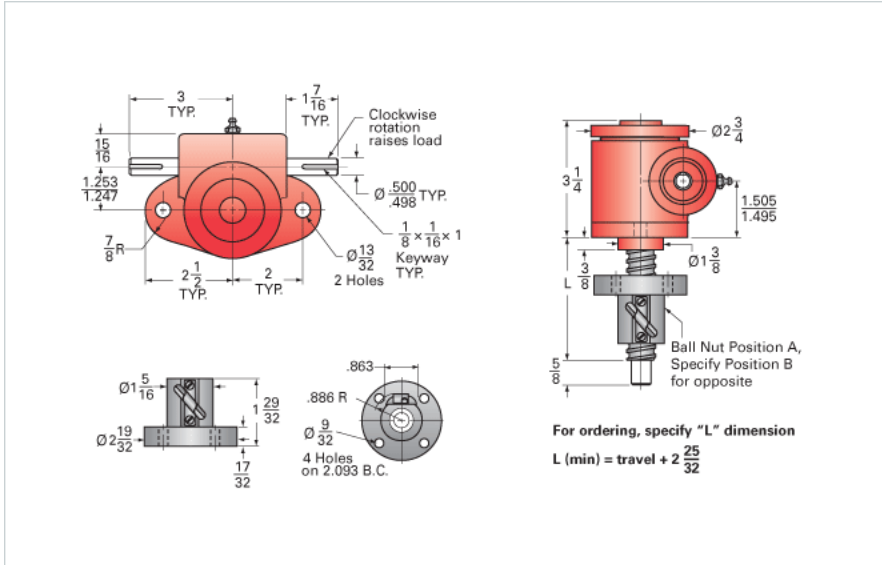

ActionJac 1-BSJ-IR 20:1

Call 800-321-7800 or visit us online at www.nookindustries.com to configure and order your ActionJac 1-BSJ-IR 20:1 today!

Details

Capacity [Ton]	1
Gear Ratio	20:1
Turns of Worm per Inch Travel	100
Torque to Raise 1 lb. [in-lb]	0.0045
Lifting Screw Diameter [in]	0.75
Screw Lead [in]	0.200
Root Diameter [in]	0.602
BackDrive Holding Torque [ft-lb]	0.5
Tare Drag Torque [in-lb]	3

Performance Specifications

Maximum Allowable Input [hp]	0.25
Maximum Input Torque [in-lb]	9
Maximum Worm Speed at Rated Load [rpm]	1750
Maximum Load at 1750 RPM [lb]	2000
Starting Torque	1.5 x Running Torque

Weight

Base 0 Travel [lb]	8
Per Inch of Travel [lb]	0.04
Grease [lb]	0.5