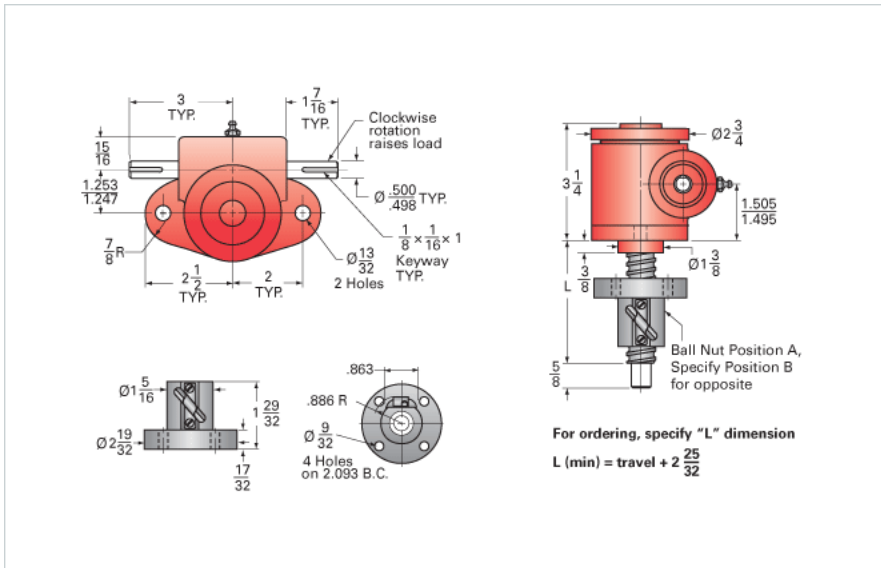

ActionJac 1-BSJ-IR 20:1

Call 800-321-7800 or visit us online at www.nookindustries.com to configure and order your ActionJac 1-BSJ-IR 20:1 today!

Details

Capacity [Ton]	1
Gear Ratio	20:1
Turns of Worm per Inch Travel	100
Torque to Raise 1 lb. [in-lb]	0.0045
Lifting Screw Diameter [in]	0.75
Screw Lead [in]	0.200
Root Diameter [in]	0.602
BackDrive Holding Torque [ft-lb]	0.5
Tare Drag Torque [in-lb]	3

Performance Specifications

Maximum Allowable Input [hp]	0.25
Maximum Input Torque [in-lb]	9
Maximum Worm Speed at Rated Load [rpm]	1750
Maximum Load at 1750 RPM [lb]	2000
Starting Torque	1.5 x Running Torque

Weight

Base 0 Travel [lb]	8
Per Inch of Travel [lb]	0.04
Grease [lb]	0.5