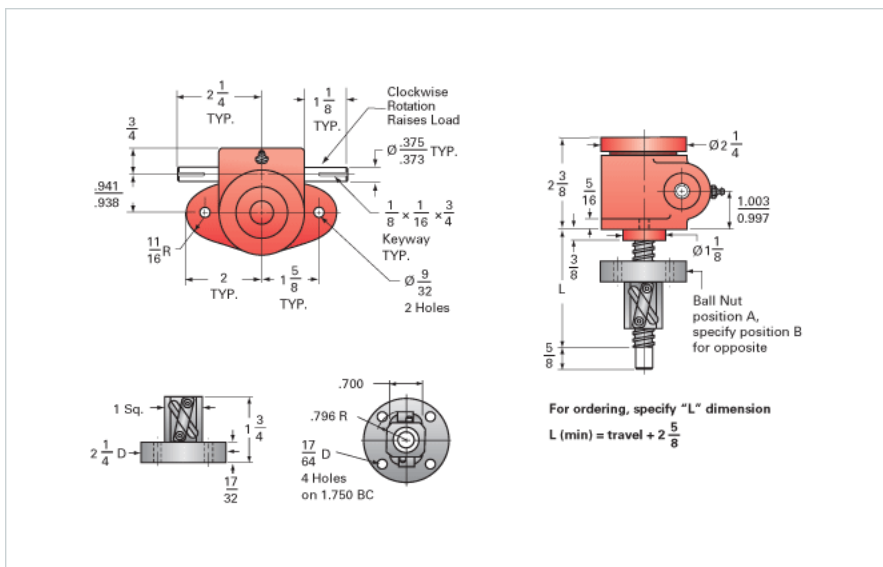

### Details

Capacity [Ton]	0.5
Gear Ratio	20:1
Turns of Worm per Inch Travel	40
Torque to Raise 1 lb. [in-lb]	0.0102
Lifting Screw Diameter [in]	0.63
Screw Lead [in]	0.500
Root Diameter [in]	0.500
BackDrive Holding Torque [ft-lb]	1.0
Tare Drag Torque [in-lb]	1

### Performance Specifications

Maximum Allowable Input [hp]	0.17
Maximum Input Torque [in-lb]	10.2
Maximum Worm Speed at Rated Load [rpm]	1030
Maximum Load at 1750 RPM [lb]	588
Starting Torque	1.5 x Running Torque

### Weight

Base 0 Travel [lb]	3
Per Inch of Travel [lb]	0.03
Grease [lb]	0.6