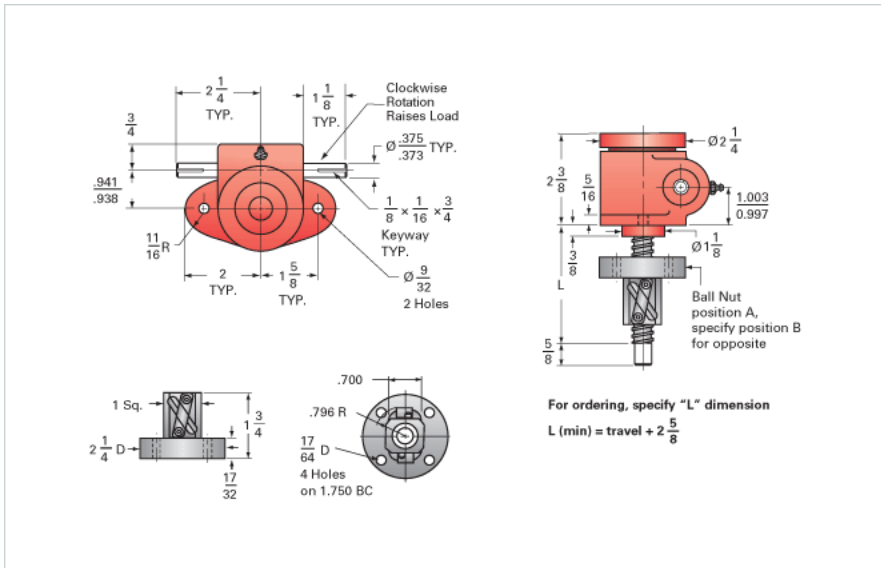

### Details

Capacity [Ton]	0.5
Gear Ratio	20:1
Turns of Worm per Inch Travel	40
Torque to Raise 1 lb. [in-lb]	0.0102
Lifting Screw Diameter [in]	0.63
Screw Lead [in]	0.500
Root Diameter [in]	0.500
BackDrive Holding Torque [ft-lb]	1.0
Tare Drag Torque [in-lb]	1

### Performance Specifications

Maximum Allowable Input [hp]	0.17
Maximum Input Torque [in-lb]	10.2
Maximum Worm Speed at Rated Load [rpm]	1030
Maximum Load at 1750 RPM [lb]	588
Starting Torque	1.5 x Running Torque

### Weight

Base 0 Travel [lb]	3
Per Inch of Travel [lb]	0.03
Grease [lb]	0.6