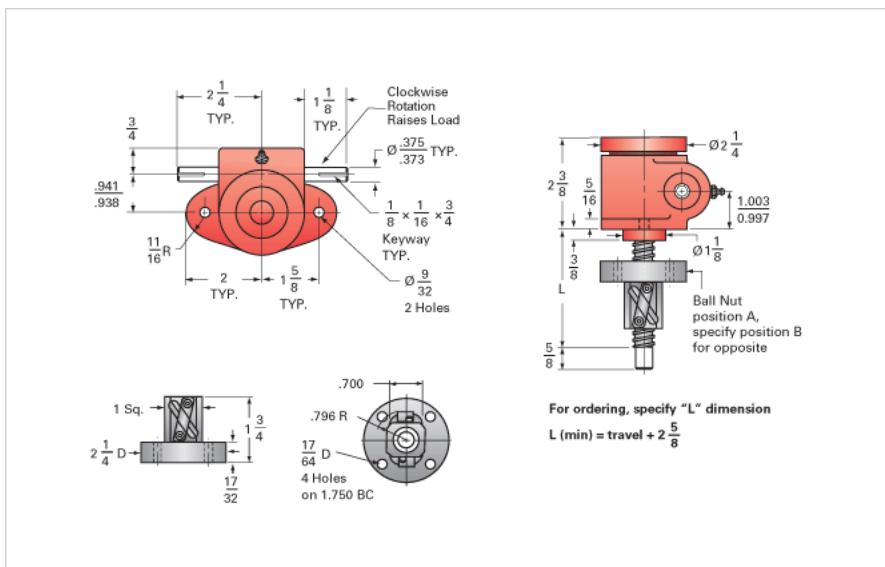

### Details

Capacity [Ton]	0.5
Gear Ratio	20:1
Turns of Worm per Inch Travel	40
Torque to Raise 1 lb. [in-lb]	0.0102
Lifting Screw Diameter [in]	0.63
Screw Lead [in]	0.500
Root Diameter [in]	0.500
BackDrive Holding Torque [ft-lb]	1.0
Tare Drag Torque [in-lb]	1

### Performance Specifications

Maximum Allowable Input [hp]	0.17
Maximum Input Torque [in-lb]	10.2
Maximum Worm Speed at Rated Load [rpm]	1030
Maximum Load at 1750 RPM [lb]	588
Starting Torque	1.5 x Running Torque

### Weight

Base 0 Travel [lb]	3
Per Inch of Travel [lb]	0.03
Grease [lb]	0.6