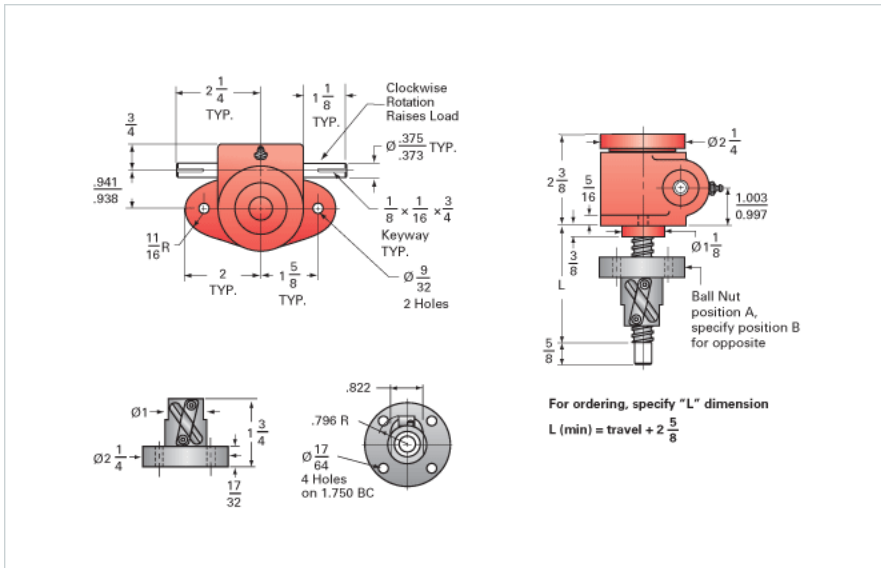

ActionJac 0.5-BSJ-IR 20:1

Call 800-321-7800 or visit us online at www.nookindustries.com to configure and order your ActionJac 0.5-BSJ-IR 20:1 today!

Details

Capacity [Ton]	0.5
Gear Ratio	20:1
Turns of Worm per Inch Travel	100
Torque to Raise 1 lb. [in-lb]	0.0040
Lifting Screw Diameter [in]	0.63
Screw Lead [in]	0.200
Root Diameter [in]	0.500
BackDrive Holding Torque [ft-lb]	0.3
Tare Drag Torque [in-lb]	1

Performance Specifications

Maximum Allowable Input [hp]	0.17
Maximum Input Torque [in-lb]	4
Maximum Worm Speed at Rated Load [rpm]	1800
Maximum Load at 1750 RPM [lb]	1000
Starting Torque	1.5 x Running Torque

Weight

Base 0 Travel [lb]	3
Per Inch of Travel [lb]	0.03
Grease [lb]	0.6