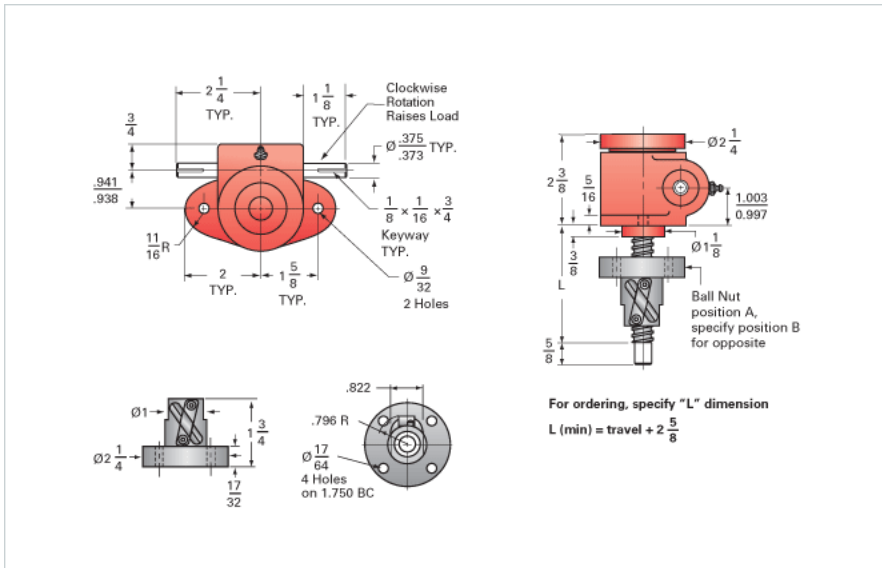

ActionJac 0.5-BSJ-IR 20:1

Call 800-321-7800 or visit us online at www.nookindustries.com to configure and order your ActionJac 0.5-BSJ-IR 20:1 today!

Details

Capacity [Ton]	0.5
Gear Ratio	20:1
Turns of Worm per Inch Travel	100
Torque to Raise 1 lb. [in-lb]	0.0040
Lifting Screw Diameter [in]	0.63
Screw Lead [in]	0.200
Root Diameter [in]	0.500
BackDrive Holding Torque [ft-lb]	0.3
Tare Drag Torque [in-lb]	1

Performance Specifications

Maximum Allowable Input [hp]	0.17
Maximum Input Torque [in-lb]	4
Maximum Worm Speed at Rated Load [rpm]	1800
Maximum Load at 1750 RPM [lb]	1000
Starting Torque	1.5 x Running Torque

Weight

Base 0 Travel [lb]	3
Per Inch of Travel [lb]	0.03
Grease [lb]	0.6