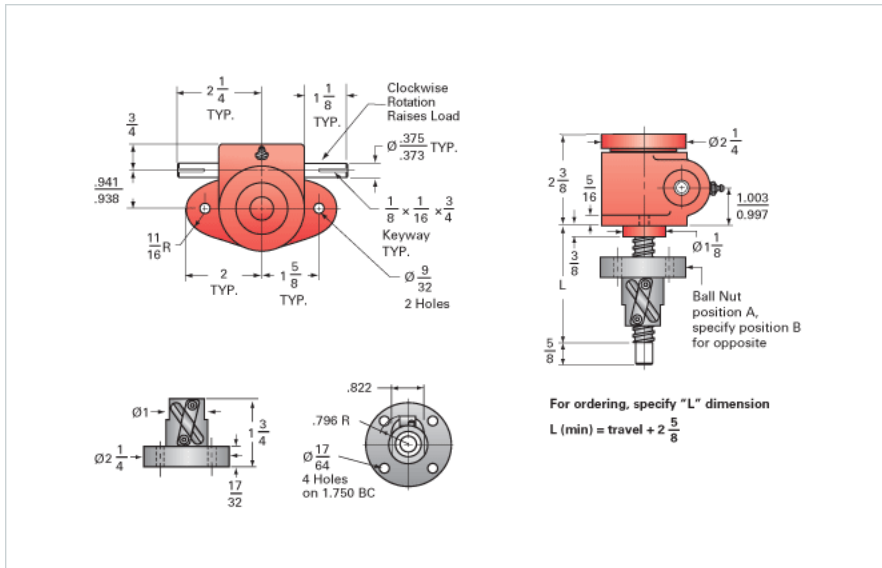

ActionJac 0.5-BSJ-IR 20:1

Call 800-321-7800 or visit us online at www.nookindustries.com to configure and order your ActionJac 0.5-BSJ-IR 20:1 today!

Details

Capacity [Ton]	0.5
Gear Ratio	20:1
Turns of Worm per Inch Travel	100
Torque to Raise 1 lb. [in-lb]	0.0040
Lifting Screw Diameter [in]	0.63
Screw Lead [in]	0.200
Root Diameter [in]	0.500
BackDrive Holding Torque [ft-lb]	0.3
Tare Drag Torque [in-lb]	1

Performance Specifications

Maximum Allowable Input [hp]	0.17
Maximum Input Torque [in-lb]	4
Maximum Worm Speed at Rated Load [rpm]	1800
Maximum Load at 1750 RPM [lb]	1000
Starting Torque	1.5 x Running Torque

Weight

Base 0 Travel [lb]	3
Per Inch of Travel [lb]	0.03
Grease [lb]	0.6