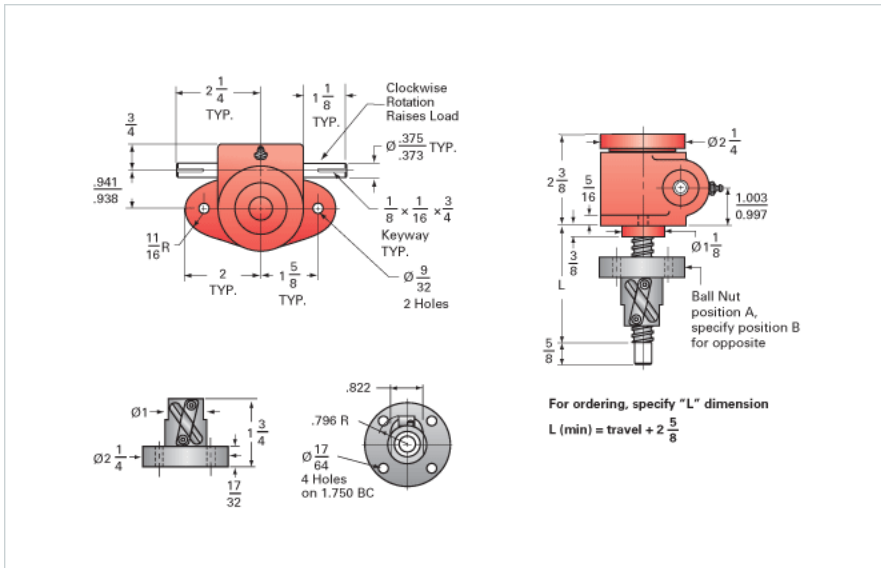

ActionJac 0.5-BSJ-IR 5:1

Call 800-321-7800 or visit us online at www.nookindustries.com to configure and order your ActionJac 0.5-BSJ-IR 5:1 today!

Details

Capacity [Ton]	0.5
Gear Ratio	5:1
Turns of Worm per Inch Travel	25
Torque to Raise 1 lb. [in-lb]	0.0095
Lifting Screw Diameter [in]	0.63
Screw Lead [in]	0.200
Root Diameter [in]	0.500
BackDrive Holding Torque [ft-lb]	1.0
Tare Drag Torque [in-lb]	1

Performance Specifications

Maximum Allowable Input [hp]	0.33
Maximum Input Torque [in-lb]	9.5
Maximum Worm Speed at Rated Load [rpm]	1800
Maximum Load at 1750 RPM [lb]	1000
Starting Torque	1.5 x Running Torque

Weight

Base 0 Travel [lb]	3
Per Inch of Travel [lb]	0.03
Grease [lb]	0.6