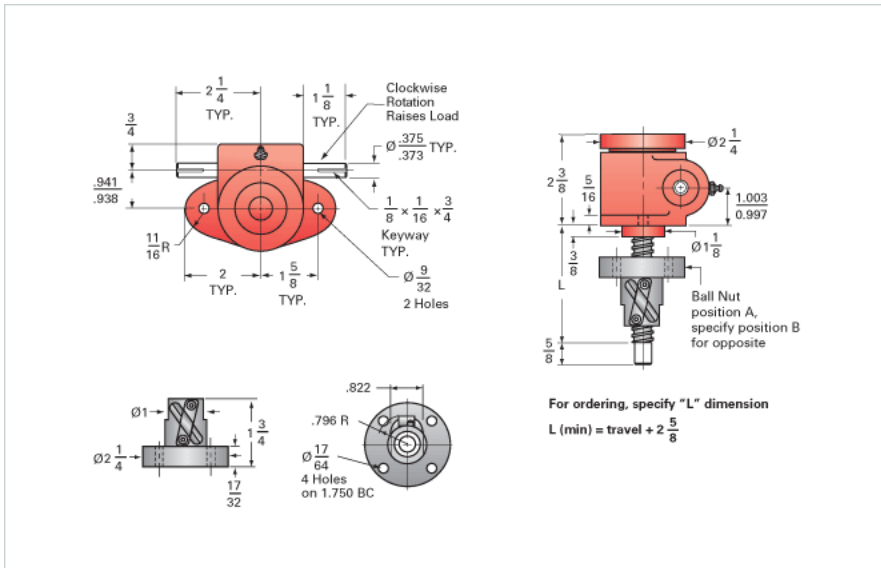

### Details

Capacity [Ton]	0.5
Gear Ratio	5:1
Turns of Worm per Inch Travel	25
Torque to Raise 1 lb. [in-lb]	0.0095
Lifting Screw Diameter [in]	0.63
Screw Lead [in]	0.200
Root Diameter [in]	0.500
BackDrive Holding Torque [ft-lb]	1.0
Tare Drag Torque [in-lb]	1

### Performance Specifications

Maximum Allowable Input [hp]	0.33
Maximum Input Torque [in-lb]	9.5
Maximum Worm Speed at Rated Load [rpm]	1800
Maximum Load at 1750 RPM [lb]	1000
Starting Torque	1.5 x Running Torque

### Weight

Base 0 Travel [lb]	3
Per Inch of Travel [lb]	0.03
Grease [lb]	0.6