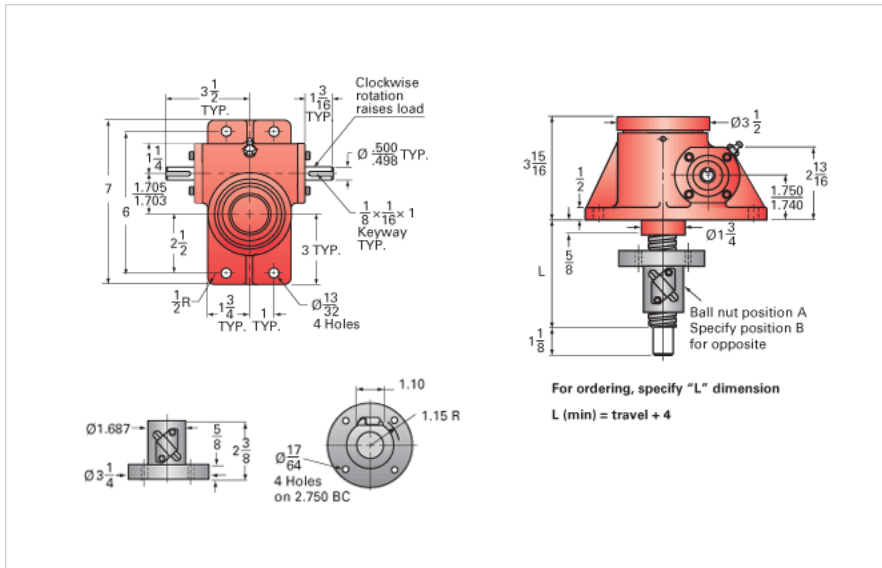

### Details

Capacity [Ton]	2
Gear Ratio	24:1
Turns of Worm per Inch Travel	96
Torque to Raise 1 lb. [in-lb]	0.0043
Lifting Screw Diameter [in]	1.00
Screw Lead [in]	0.250
Root Diameter [in]	0.820
BackDrive Holding Torque [ft-lb]	1.0
Tare Drag Torque [in-lb]	4

### Performance Specifications

Maximum Allowable Input [hp]	0.50
Maximum Input Torque [in-lb]	17
Maximum Worm Speed at Rated Load [rpm]	1800
Maximum Load at 1750 RPM [lb]	4000
Starting Torque	1.5 x Running Torque

### Weight

Base 0 Travel [lb]	18
Per Inch of Travel [lb]	0.60
Grease [lb]	0.5