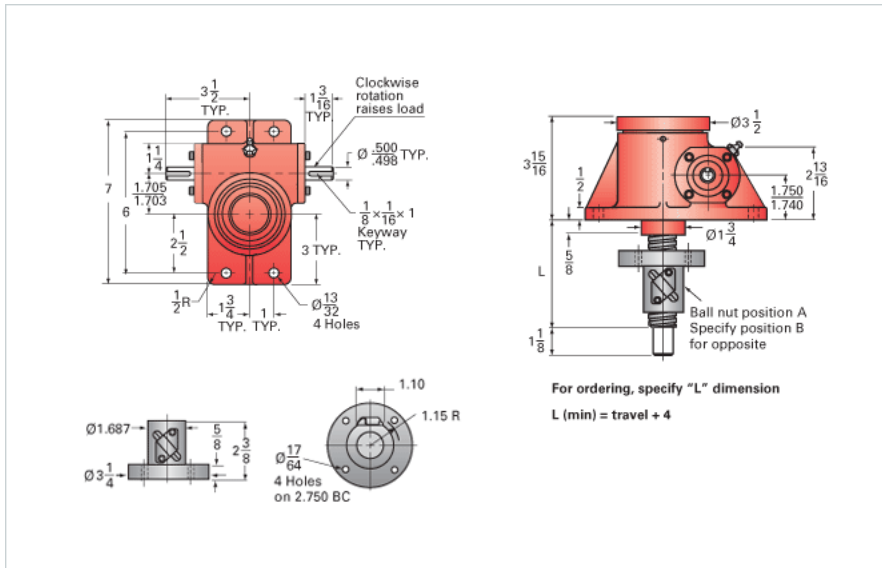

ActionJac 2R-BSJ-IR 24:1

Call 800-321-7800 or visit us online at www.nookindustries.com to configure and order your ActionJac 2R-BSJ-IR 24:1 today!

Details

Capacity [Ton]	2
Gear Ratio	24:1
Turns of Worm per Inch Travel	96
Torque to Raise 1 lb. [in-lb]	0.0043
Lifting Screw Diameter [in]	1.00
Screw Lead [in]	0.250
Root Diameter [in]	0.820
BackDrive Holding Torque [ft-lb]	1.0
Tare Drag Torque [in-lb]	4

Performance Specifications

Maximum Allowable Input [hp]	0.50
Maximum Input Torque [in-lb]	17
Maximum Worm Speed at Rated Load [rpm]	1800
Maximum Load at 1750 RPM [lb]	4000
Starting Torque	1.5 x Running Torque

Weight

Base 0 Travel [lb]	18
Per Inch of Travel [lb]	0.60
Grease [lb]	0.5