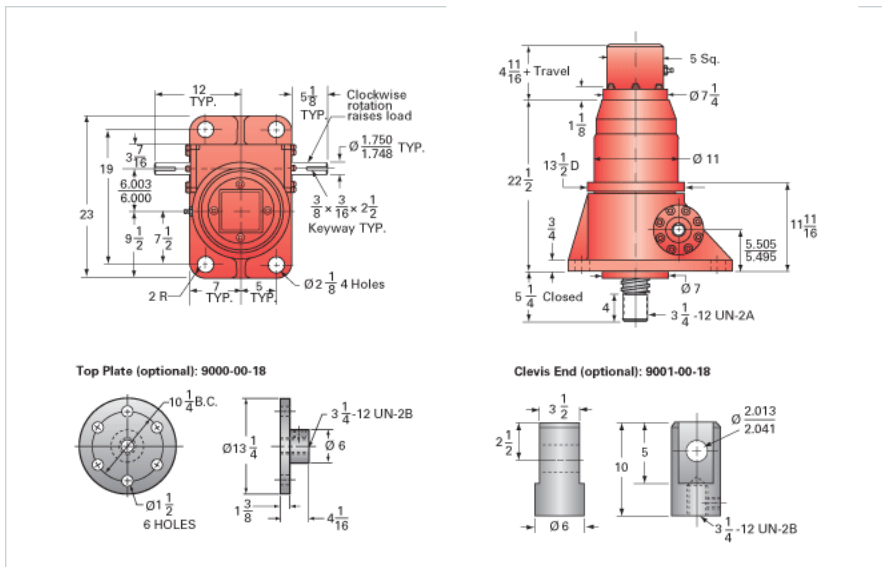

ActionJac 75-BSJ-IK 32:1

Call 800-321-7800 or visit us online at www.nookindustries.com to configure and order your ActionJac 75-BSJ-IK 32:1 today!

Details

Capacity [Ton]	75
Gear Ratio	32:1
Turns of Worm per Inch Travel	32
Torque to Raise 1 lb. [in-lb]	0.0123
Lifting Screw Diameter [in]	4.00
Screw Lead [in]	1.000
Root Diameter [in]	3.338
BackDrive Holding Torque [ft-lb]	25.0
Tare Drag Torque [in-lb]	155

Performance Specifications

Maximum Allowable Input [hp]	9.00
Maximum Input Torque [in-lb]	1680
Maximum Worm Speed at Rated Load [rpm]	307
Maximum Load at 1750 RPM [lb]	26352
Starting Torque	1.5 x Running Torque