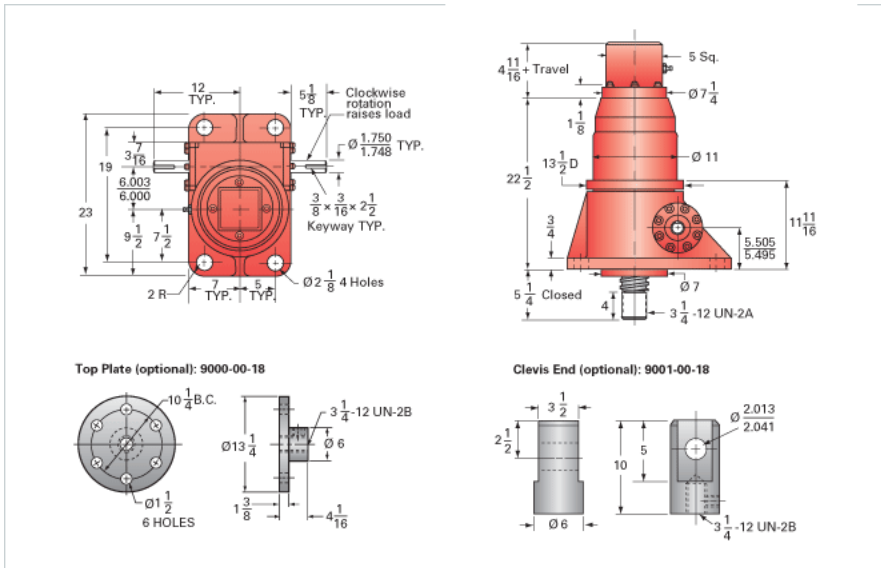

### Details

Capacity [Ton]	75
Gear Ratio	32:1
Turns of Worm per Inch Travel	32
Torque to Raise 1 lb. [in-lb]	0.0123
Lifting Screw Diameter [in]	4.00
Screw Lead [in]	1.000
Root Diameter [in]	3.338
BackDrive Holding Torque [ft-lb]	25.0
Tare Drag Torque [in-lb]	155

### Performance Specifications

Maximum Allowable Input [hp]	9.00
Maximum Input Torque [in-lb]	1680
Maximum Worm Speed at Rated Load [rpm]	307
Maximum Load at 1750 RPM [lb]	26352
Starting Torque	1.5 x Running Torque