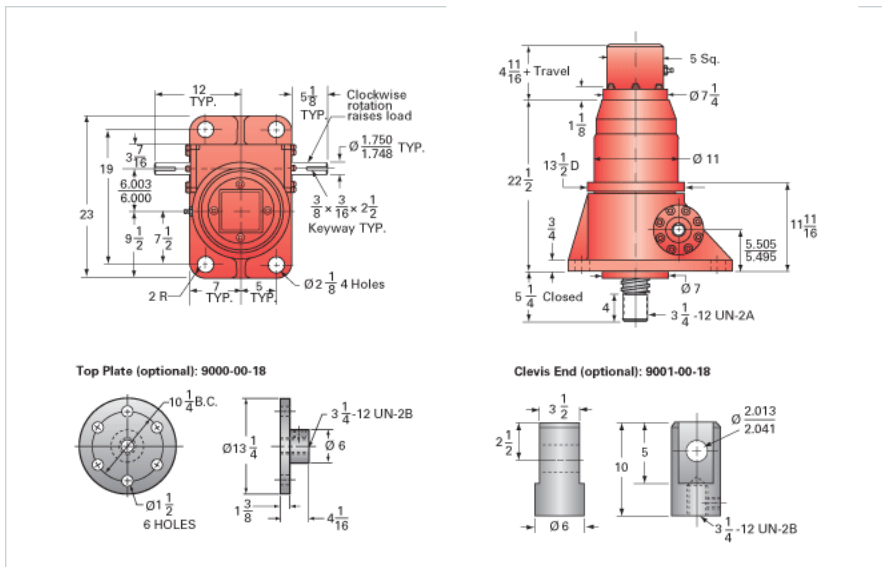

### Details

Capacity [Ton]	75
Gear Ratio	32:1
Turns of Worm per Inch Travel	32
Torque to Raise 1 lb. [in-lb]	0.0123
Lifting Screw Diameter [in]	4.00
Screw Lead [in]	1.000
Root Diameter [in]	3.338
BackDrive Holding Torque [ft-lb]	25.0
Tare Drag Torque [in-lb]	155

### Performance Specifications

Maximum Allowable Input [hp]	9.00
Maximum Input Torque [in-lb]	1680
Maximum Worm Speed at Rated Load [rpm]	307
Maximum Load at 1750 RPM [lb]	26352
Starting Torque	1.5 x Running Torque