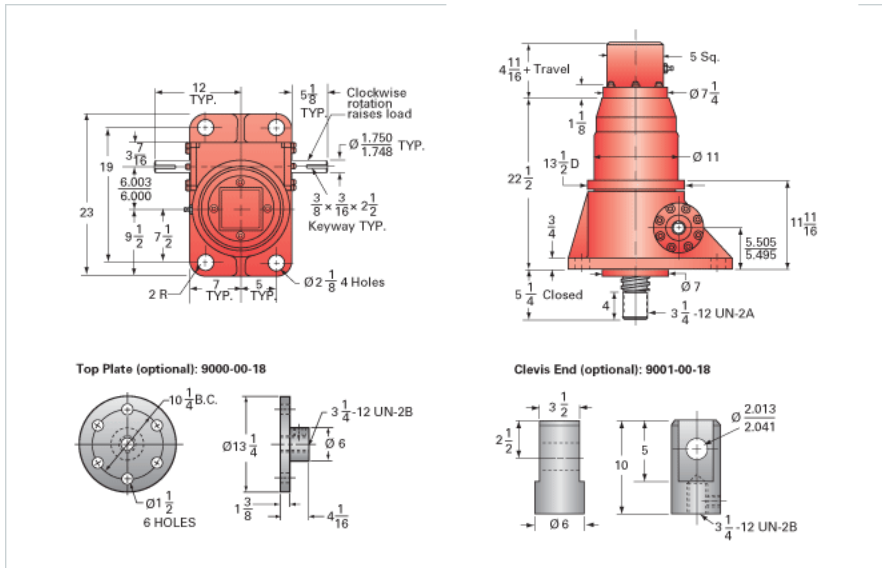

ActionJac 75-BSJ-IK 32:1

Call 800-321-7800 or visit us online at www.nookindustries.com to configure and order your ActionJac 75-BSJ-IK 32:1 today!

Details

Capacity [Ton]	75
Gear Ratio	32:1
Turns of Worm per Inch Travel	32
Torque to Raise 1 lb. [in-lb]	0.0123
Lifting Screw Diameter [in]	4.00
Screw Lead [in]	1.000
Root Diameter [in]	3.338
BackDrive Holding Torque [ft-lb]	25.0
Tare Drag Torque [in-lb]	155

Performance Specifications

Maximum Allowable Input [hp]	9.00
Maximum Input Torque [in-lb]	1680
Maximum Worm Speed at Rated Load [rpm]	307
Maximum Load at 1750 RPM [lb]	26352
Starting Torque	1.5 x Running Torque