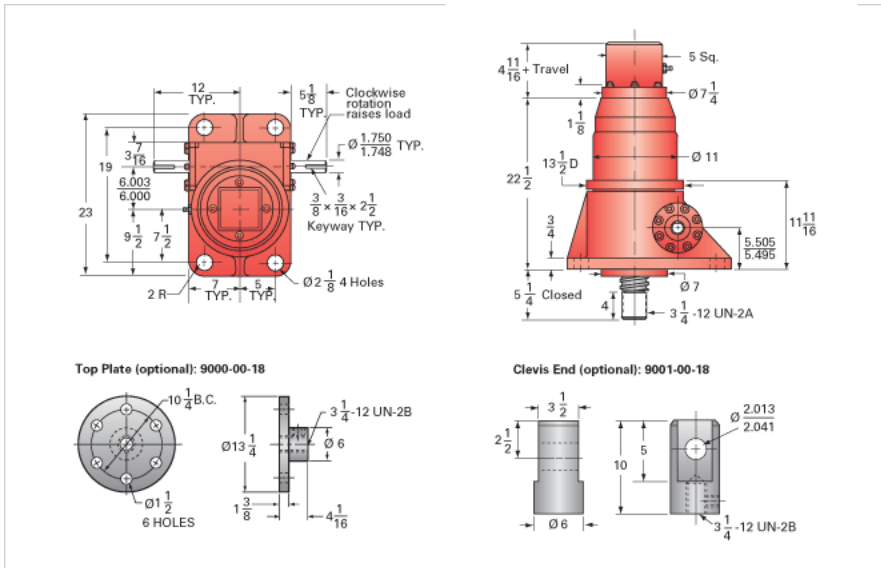

### Details

Capacity [Ton]	75
Gear Ratio	10 2/3:1
Turns of Worm per Inch Travel	10.66
Torque to Raise 1 lb. [in-lb]	0.0268
Lifting Screw Diameter [in]	4.00
Screw Lead [in]	1.000
Root Diameter [in]	3.338
BackDrive Holding Torque [ft-lb]	110.0
Tare Drag Torque [in-lb]	155

### Performance Specifications

Maximum Allowable Input [hp]	28.00
Maximum Input Torque [in-lb]	3660
Maximum Worm Speed at Rated Load [rpm]	439
Maximum Load at 1750 RPM [lb]	37627
Starting Torque	1.5 x Running Torque