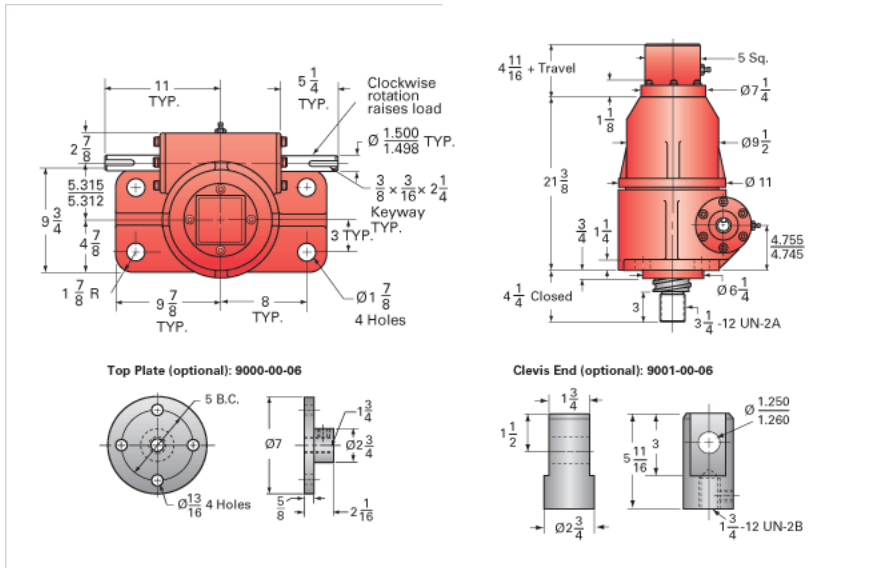

ActionJac 50-BSJ-IK 32:1

Call 800-321-7800 or visit us online at www.nookindustries.com to configure and order your ActionJac 50-BSJ-IK 32:1 today!

Details

Capacity [Ton]	50
Gear Ratio	32:1
Turns of Worm per Inch Travel	32
Torque to Raise 1 lb. [in-lb]	0.0152
Lifting Screw Diameter [in]	4.00
Screw Lead [in]	1.000
Root Diameter [in]	3.338
BackDrive Holding Torque [ft-lb]	10.0
Tare Drag Torque [in-lb]	90

Performance Specifications

Maximum Allowable Input [hp]	5.00
Maximum Input Torque [in-lb]	1390
Maximum Worm Speed at Rated Load [rpm]	207
Maximum Load at 1750 RPM [lb]	11847
Starting Torque	1.5 x Running Torque

Weight

Base 0 Travel [lb]	490
Per Inch of Travel [lb]	5.00
Grease [lb]	5.0