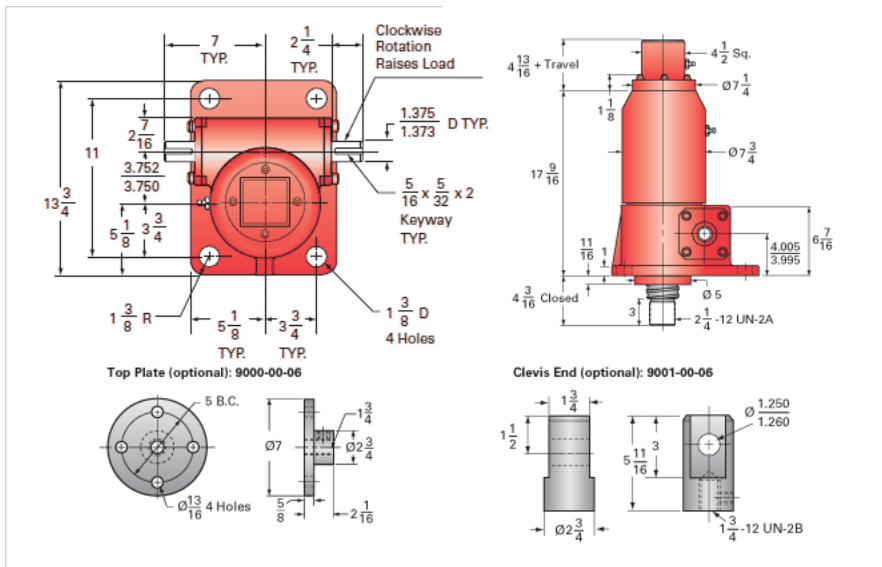

### Details

Capacity [Ton]	30
Gear Ratio	32:1
Turns of Worm per Inch Travel	21.33
Torque to Raise 1 lb. [in-lb]	0.0210
Lifting Screw Diameter [in]	3.00
Screw Lead [in]	1.500
Root Diameter [in]	2.480
BackDrive Holding Torque [ft-lb]	15.0
Tare Drag Torque [in-lb]	60

### Performance Specifications

Maximum Allowable Input [hp]	3.50
Maximum Input Torque [in-lb]	1144
Maximum Worm Speed at Rated Load [rpm]	175
Maximum Load at 1750 RPM [lb]	6000
Starting Torque	1.5 x Running Torque

### Weight

Base 0 Travel [lb]	220
Per Inch of Travel [lb]	2.40
Grease [lb]	3.5