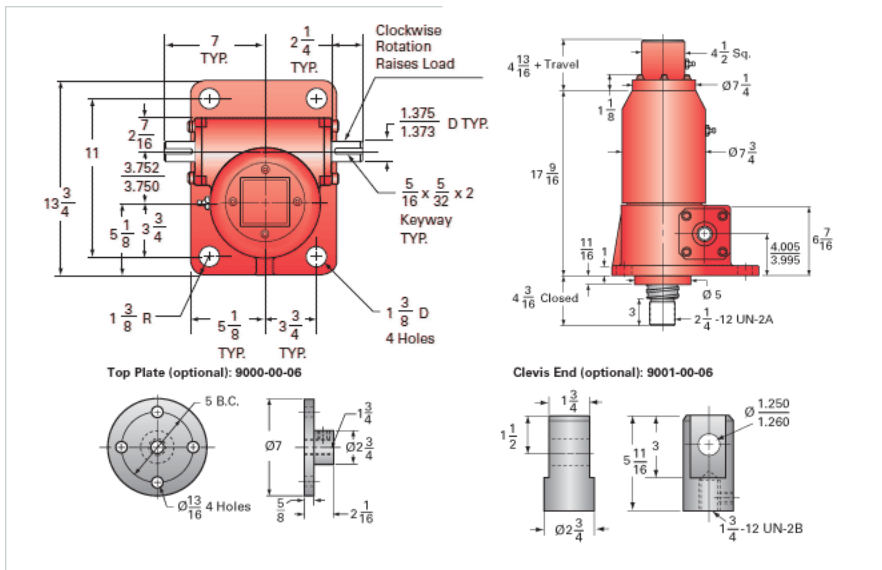

ActionJac 30-BSJ-IK 32:1

Call 800-321-7800 or visit us online at www.nookindustries.com to configure and order your ActionJac 30-BSJ-IK 32:1 today!

Details

Capacity [Ton]	30
Gear Ratio	32:1
Turns of Worm per Inch Travel	48.48
Torque to Raise 1 lb. [in-lb]	0.0092
Lifting Screw Diameter [in]	3.00
Screw Lead [in]	0.660
Root Diameter [in]	2.480
BackDrive Holding Torque [ft-lb]	5.0
Tare Drag Torque [in-lb]	60

Performance Specifications

Maximum Allowable Input [hp]	3.50
Maximum Input Torque [in-lb]	503
Maximum Worm Speed at Rated Load [rpm]	399
Maximum Load at 1750 RPM [lb]	13680
Starting Torque	1.5 x Running Torque

Weight

Base 0 Travel [lb]	220
Per Inch of Travel [lb]	2.40
Grease [lb]	3.5