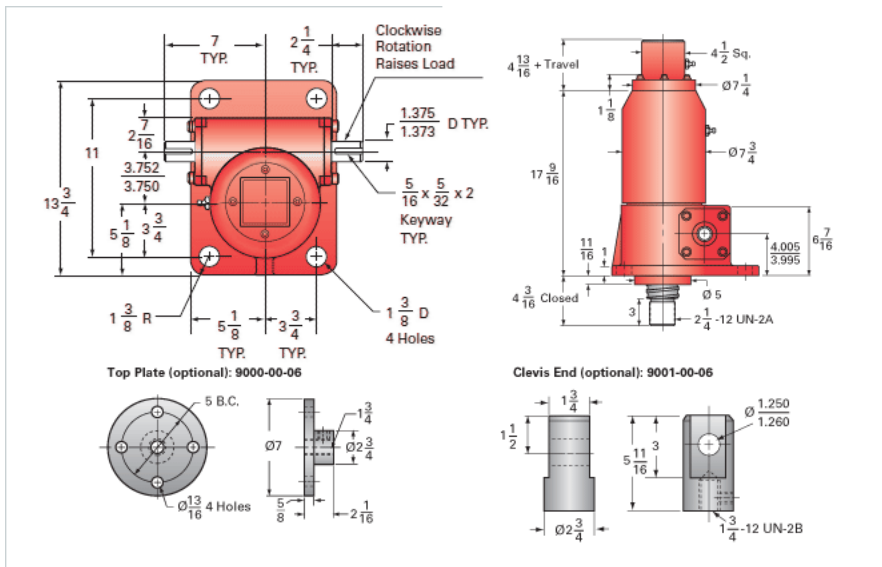

ActionJac 30-BSJ-IK 32:1

Call 800-321-7800 or visit us online at www.nookindustries.com to configure and order your ActionJac 30-BSJ-IK 32:1 today!

Details

Capacity [Ton]	30
Gear Ratio	32:1
Turns of Worm per Inch Travel	48.48
Torque to Raise 1 lb. [in-lb]	0.0092
Lifting Screw Diameter [in]	3.00
Screw Lead [in]	0.660
Root Diameter [in]	2.480
BackDrive Holding Torque [ft-lb]	5.0
Tare Drag Torque [in-lb]	60

Performance Specifications

Maximum Allowable Input [hp]	3.50
Maximum Input Torque [in-lb]	503
Maximum Worm Speed at Rated Load [rpm]	399
Maximum Load at 1750 RPM [lb]	13680
Starting Torque	1.5 x Running Torque

Weight

Base 0 Travel [lb]	220
Per Inch of Travel [lb]	2.40
Grease [lb]	3.5