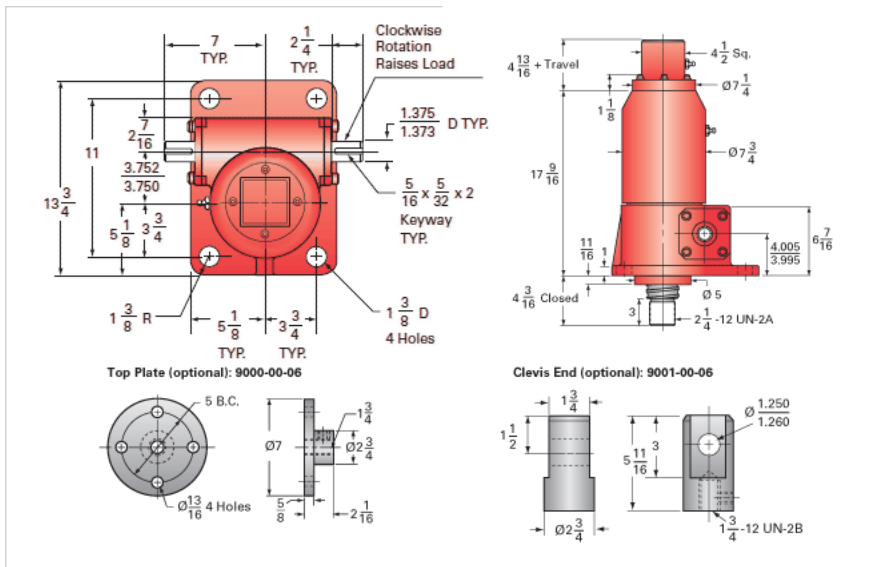

### Details

Capacity [Ton]	30
Gear Ratio	32:1
Turns of Worm per Inch Travel	48.48
Torque to Raise 1 lb. [in-lb]	0.0092
Lifting Screw Diameter [in]	3.00
Screw Lead [in]	0.660
Root Diameter [in]	2.480
BackDrive Holding Torque [ft-lb]	5.0
Tare Drag Torque [in-lb]	60

### Performance Specifications

Maximum Allowable Input [hp]	3.50
Maximum Input Torque [in-lb]	503
Maximum Worm Speed at Rated Load [rpm]	399
Maximum Load at 1750 RPM [lb]	13680
Starting Torque	1.5 x Running Torque

### Weight

Base 0 Travel [lb]	220
Per Inch of Travel [lb]	2.40
Grease [lb]	3.5