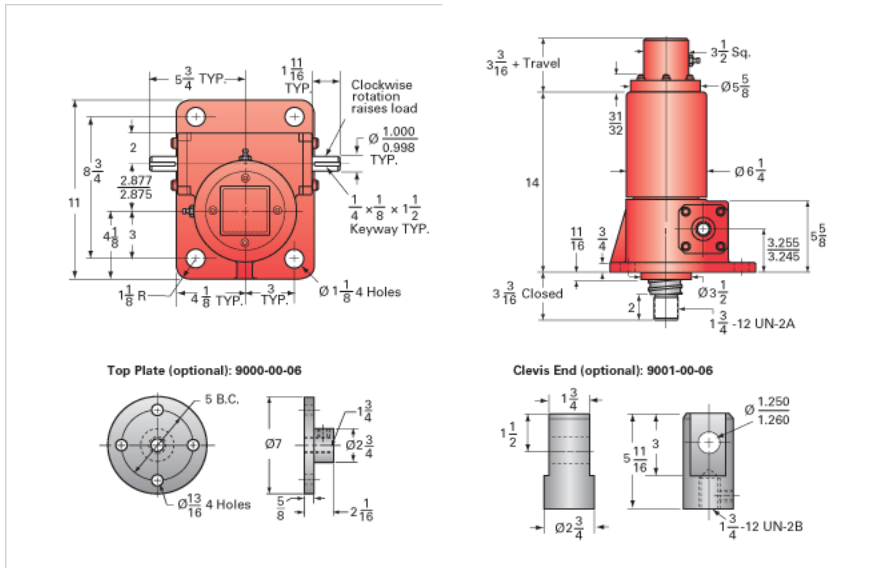

ActionJac 20HL-BSJ-IK 24:1

Call 800-321-7800 or visit us online at www.nookindustries.com to configure and order your ActionJac 20HL-BSJ-IK 24:1 today!

Details

Capacity [Ton]	20
Gear Ratio	24:1
Turns of Worm per Inch Travel	24
Torque to Raise 1 lb. [in-lb]	0.0173
Lifting Screw Diameter [in]	2.25
Screw Lead [in]	1.000
Root Diameter [in]	1.850
BackDrive Holding Torque [ft-lb]	13.0
Tare Drag Torque [in-lb]	40

Performance Specifications

Maximum Allowable Input [hp]	2.50
Maximum Input Torque [in-lb]	628
Maximum Worm Speed at Rated Load [rpm]	228
Maximum Load at 1750 RPM [lb]	5211
Starting Torque	1.5 x Running Torque

Weight

Base 0 Travel [lb]	85
Per Inch of Travel [lb]	1.50
Grease [lb]	2.2