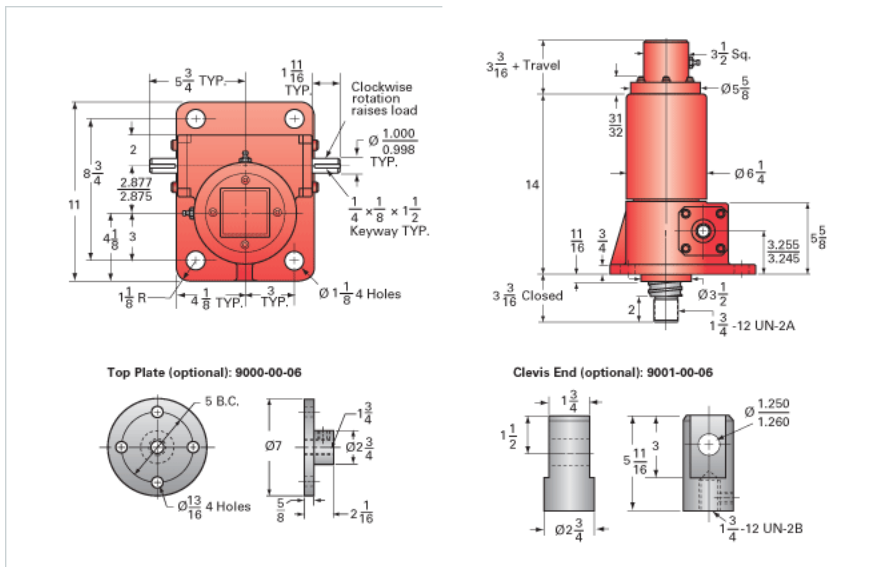

ActionJac 20-BSJ-IK 24:1

Call 800-321-7800 or visit us online at www.nookindustries.com to configure and order your ActionJac 20-BSJ-IK 24:1 today!

Details

Capacity [Ton]	20
Gear Ratio	24:1
Turns of Worm per Inch Travel	48
Torque to Raise 1 lb. [in-lb]	0.0087
Lifting Screw Diameter [in]	2.25
Screw Lead [in]	0.500
Root Diameter [in]	1.850
BackDrive Holding Torque [ft-lb]	7.0
Tare Drag Torque [in-lb]	40

Performance Specifications

Maximum Allowable Input [hp]	2.50
Maximum Input Torque [in-lb]	314
Maximum Worm Speed at Rated Load [rpm]	453
Maximum Load at 1750 RPM [lb]	10349
Starting Torque	1.5 x Running Torque

Weight

Base 0 Travel [lb]	85
Per Inch of Travel [lb]	1.50
Grease [lb]	2.2