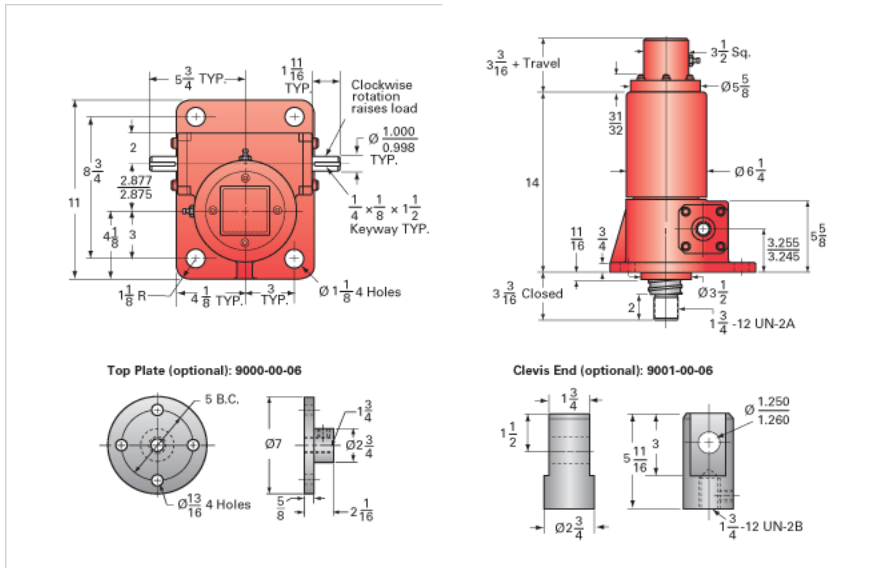

ActionJac 20-BSJ-IK 24:1

Call 800-321-7800 or visit us online at www.nookindustries.com to configure and order your ActionJac 20-BSJ-IK 24:1 today!

Details

Capacity [Ton]	20
Gear Ratio	24:1
Turns of Worm per Inch Travel	48
Torque to Raise 1 lb. [in-lb]	0.0087
Lifting Screw Diameter [in]	2.25
Screw Lead [in]	0.500
Root Diameter [in]	1.850
BackDrive Holding Torque [ft-lb]	7.0
Tare Drag Torque [in-lb]	40

Performance Specifications

Maximum Allowable Input [hp]	2.50
Maximum Input Torque [in-lb]	314
Maximum Worm Speed at Rated Load [rpm]	453
Maximum Load at 1750 RPM [lb]	10349
Starting Torque	1.5 x Running Torque

Weight

Base 0 Travel [lb]	85
Per Inch of Travel [lb]	1.50
Grease [lb]	2.2