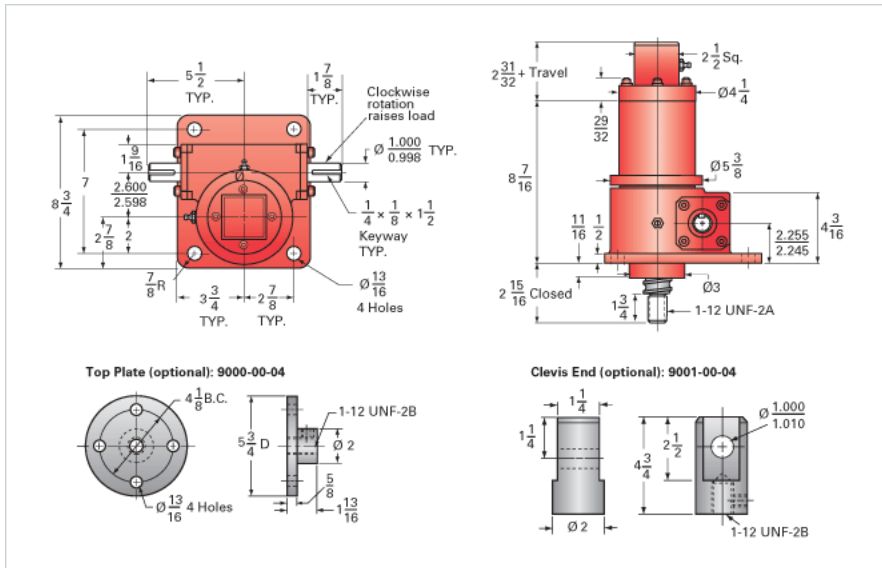

ActionJac 10HL-BSJ-IK 24:1

Call 800-321-7800 or visit us online at www.nookindustries.com to configure and order your ActionJac 10HL-BSJ-IK 24:1 today!

Details

Capacity [Ton]	10
Gear Ratio	24:1
Turns of Worm per Inch Travel	24
Torque to Raise 1 lb. [in-lb]	0.0178
Lifting Screw Diameter [in]	1.50
Screw Lead [in]	1.000
Root Diameter [in]	1.140
BackDrive Holding Torque [ft-lb]	6.0
Tare Drag Torque [in-lb]	20

Performance Specifications

Maximum Allowable Input [hp]	1.50
Maximum Input Torque [in-lb]	323
Maximum Worm Speed at Rated Load [rpm]	266
Maximum Load at 1750 RPM [lb]	3044
Starting Torque	1.5 x Running Torque

Weight

Base 0 Travel [lb]	50
Per Inch of Travel [lb]	0.80
Grease [lb]	1.5