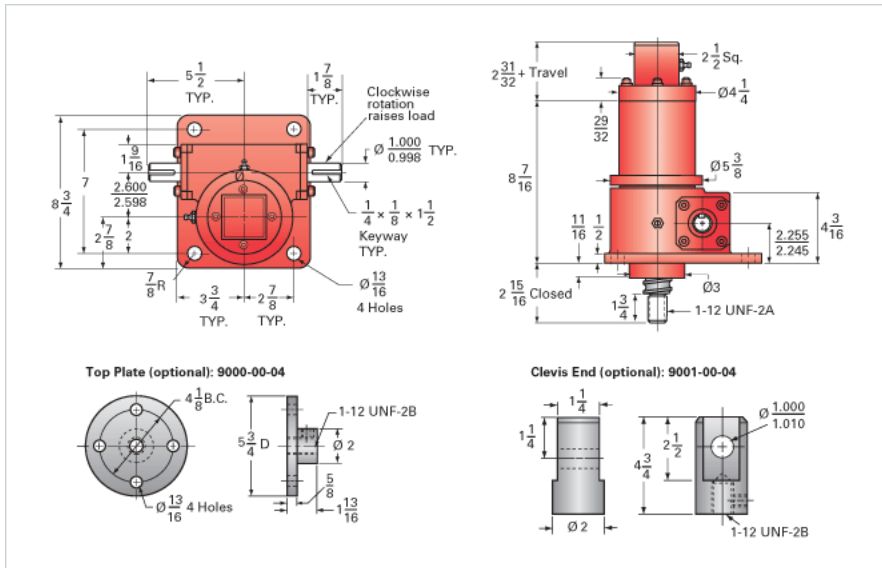

ActionJac 10-BSJ-IK 24:1

Call 800-321-7800 or visit us online at www.nookindustries.com to configure and order your ActionJac 10-BSJ-IK 24:1 today!

Details

Capacity [Ton]	10
Gear Ratio	24:1
Turns of Worm per Inch Travel	50.66
Torque to Raise 1 lb. [in-lb]	0.0085
Lifting Screw Diameter [in]	1.50
Screw Lead [in]	0.473
Root Diameter [in]	1.140
BackDrive Holding Torque [ft-lb]	4.0
Tare Drag Torque [in-lb]	20

Performance Specifications

Maximum Allowable Input [hp]	1.50
Maximum Input Torque [in-lb]	153
Maximum Worm Speed at Rated Load [rpm]	556
Maximum Load at 1750 RPM [lb]	6355
Starting Torque	1.5 x Running Torque

Weight

Base 0 Travel [lb]	50
Per Inch of Travel [lb]	0.80
Grease [lb]	1.5