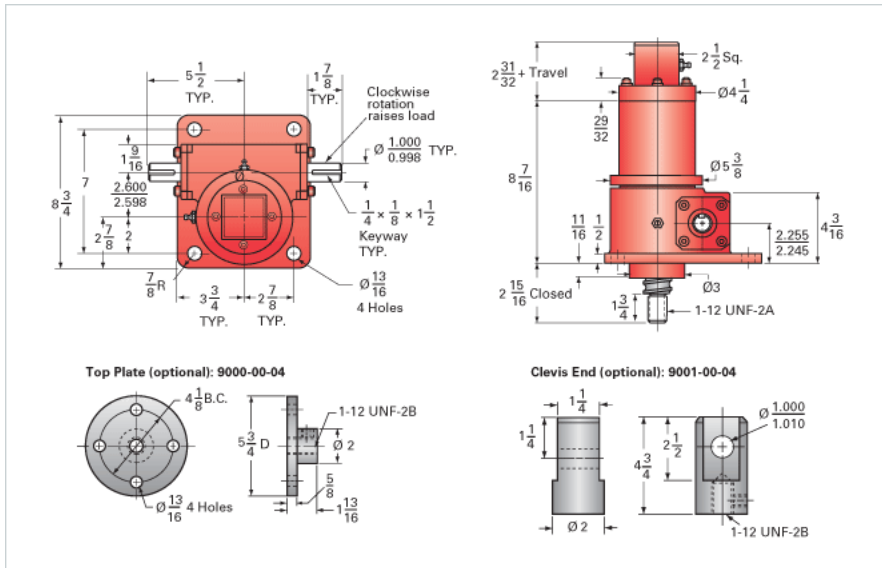

### Details

Capacity [Ton]	10
Gear Ratio	24:1
Turns of Worm per Inch Travel	50.66
Torque to Raise 1 lb. [in-lb]	0.0085
Lifting Screw Diameter [in]	1.50
Screw Lead [in]	0.473
Root Diameter [in]	1.140
BackDrive Holding Torque [ft-lb]	4.0
Tare Drag Torque [in-lb]	20

### Performance Specifications

Maximum Allowable Input [hp]	1.50
Maximum Input Torque [in-lb]	153
Maximum Worm Speed at Rated Load [rpm]	556
Maximum Load at 1750 RPM [lb]	6355
Starting Torque	1.5 x Running Torque