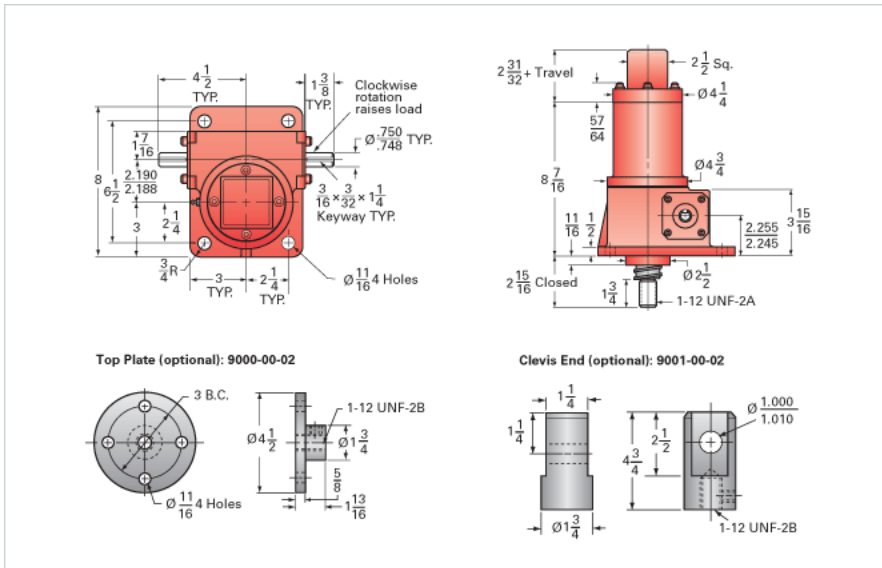

### Details

Capacity [Ton]	5
Gear Ratio	24:1
Turns of Worm per Inch Travel	24
Torque to Raise 1 lb. [in-lb]	0.0168
Lifting Screw Diameter [in]	1.50
Screw Lead [in]	1.000
Root Diameter [in]	1.140
BackDrive Holding Torque [ft-lb]	10.0
Tare Drag Torque [in-lb]	10

### Performance Specifications

Maximum Allowable Input [hp]	0.75
Maximum Input Torque [in-lb]	153
Maximum Worm Speed at Rated Load [rpm]	280
Maximum Load at 1750 RPM [lb]	1600
Starting Torque	1.5 x Running Torque