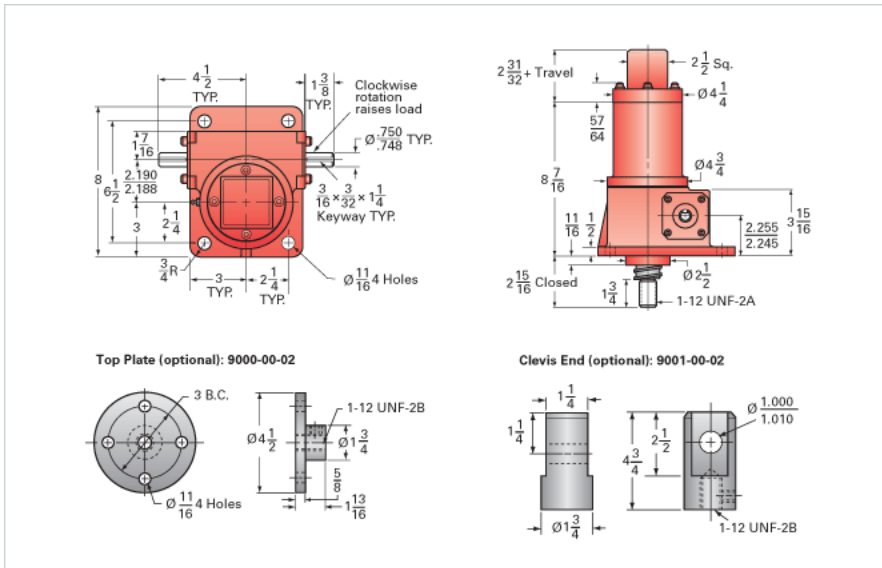

ActionJac 5-BSJ-IK 24:1

Call 800-321-7800 or visit us online at www.nookindustries.com to configure and order your ActionJac 5-BSJ-IK 24:1 today!

Details

Capacity [Ton]	5
Gear Ratio	24:1
Turns of Worm per Inch Travel	50.66
Torque to Raise 1 lb. [in-lb]	0.0080
Lifting Screw Diameter [in]	1.50
Screw Lead [in]	0.473
Root Diameter [in]	1.140
BackDrive Holding Torque [ft-lb]	5.0
Tare Drag Torque [in-lb]	10

Performance Specifications

Maximum Allowable Input [hp]	0.75
Maximum Input Torque [in-lb]	73
Maximum Worm Speed at Rated Load [rpm]	590
Maximum Load at 1750 RPM [lb]	3376
Starting Torque	1.5 x Running Torque

Weight

Base 0 Travel [lb]	35
Per Inch of Travel [lb]	0.60
Grease [lb]	1.0