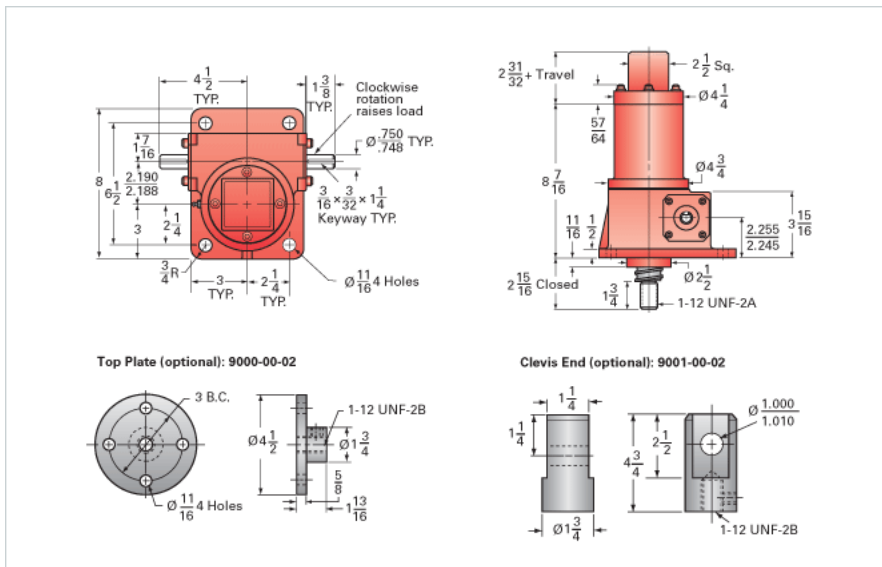

### Details

Capacity [Ton]	5
Gear Ratio	24:1
Turns of Worm per Inch Travel	50.66
Torque to Raise 1 lb. [in-lb]	0.0080
Lifting Screw Diameter [in]	1.50
Screw Lead [in]	0.473
Root Diameter [in]	1.140
BackDrive Holding Torque [ft-lb]	5.0
Tare Drag Torque [in-lb]	10

### Performance Specifications

Maximum Allowable Input [hp]	0.75
Maximum Input Torque [in-lb]	73
Maximum Worm Speed at Rated Load [rpm]	590
Maximum Load at 1750 RPM [lb]	3376
Starting Torque	1.5 x Running Torque