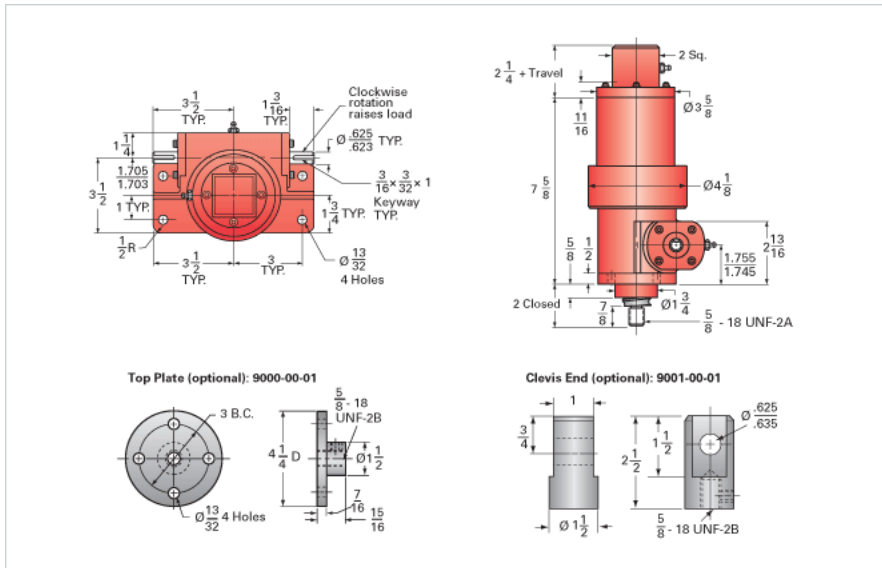

### Details

Capacity [Ton]	3
Gear Ratio	24:1
Turns of Worm per Inch Travel	58.1
Torque to Raise 1 lb. [in-lb]	0.0077
Lifting Screw Diameter [in]	1.17
Screw Lead [in]	0.413
Root Diameter [in]	0.870
BackDrive Holding Torque [ft-lb]	2.0
Tare Drag Torque [in-lb]	6

### Performance Specifications

Maximum Allowable Input [hp]	0.50
Maximum Input Torque [in-lb]	42
Maximum Worm Speed at Rated Load [rpm]	682
Maximum Load at 1750 RPM [lb]	2338
Starting Torque	1.5 x Running Torque

### Weight

Base 0 Travel [lb]	18.5
Per Inch of Travel [lb]	0.60
Grease [lb]	0.5