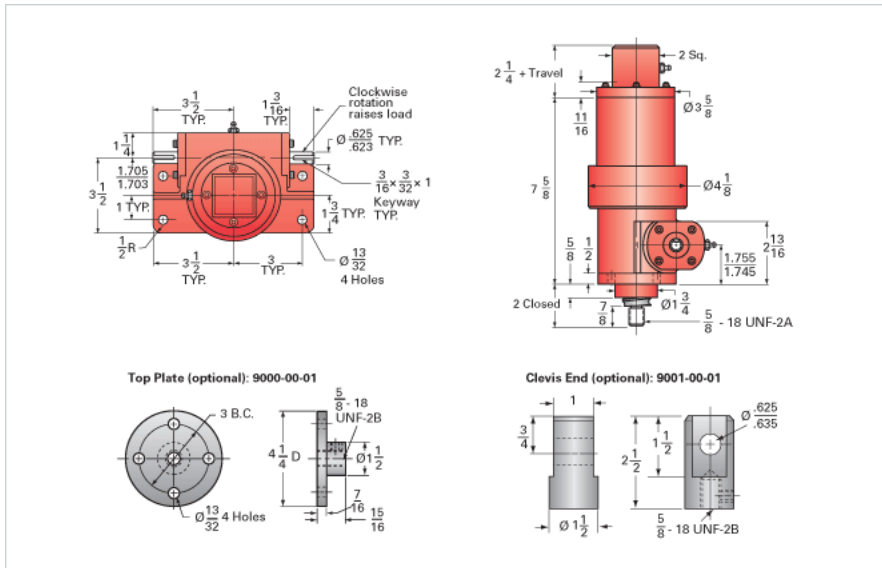

ActionJac 3-BSJ-IK 24:1

Call 800-321-7800 or visit us online at www.nookindustries.com to configure and order your ActionJac 3-BSJ-IK 24:1 today!

Details

Capacity [Ton]	3
Gear Ratio	24:1
Turns of Worm per Inch Travel	58.1
Torque to Raise 1 lb. [in-lb]	0.0077
Lifting Screw Diameter [in]	1.17
Screw Lead [in]	0.413
Root Diameter [in]	0.870
BackDrive Holding Torque [ft-lb]	2.0
Tare Drag Torque [in-lb]	6

Performance Specifications

Maximum Allowable Input [hp]	0.50
Maximum Input Torque [in-lb]	42
Maximum Worm Speed at Rated Load [rpm]	682
Maximum Load at 1750 RPM [lb]	2338
Starting Torque	1.5 x Running Torque

Weight

Base 0 Travel [lb]	18.5
Per Inch of Travel [lb]	0.60
Grease [lb]	0.5