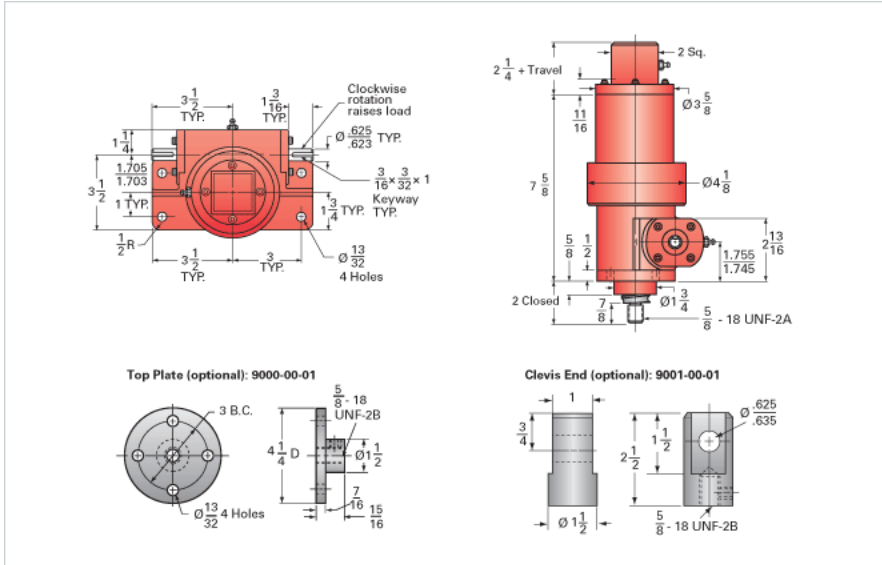

### Details

Capacity [Ton]	3
Gear Ratio	6:1
Turns of Worm per Inch Travel	14.53
Torque to Raise 1 lb. [in-lb]	0.0184
Lifting Screw Diameter [in]	1.17
Screw Lead [in]	0.413
Root Diameter [in]	0.870
BackDrive Holding Torque [ft-lb]	6.0
Tare Drag Torque [in-lb]	6

### Performance Specifications

Maximum Allowable Input [hp]	2.00
Maximum Input Torque [in-lb]	100
Maximum Worm Speed at Rated Load [rpm]	1142
Maximum Load at 1750 RPM [lb]	3914
Starting Torque	1.5 x Running Torque

### Weight

Base 0 Travel [lb]	18.5
Per Inch of Travel [lb]	0.60
Grease [lb]	0.5