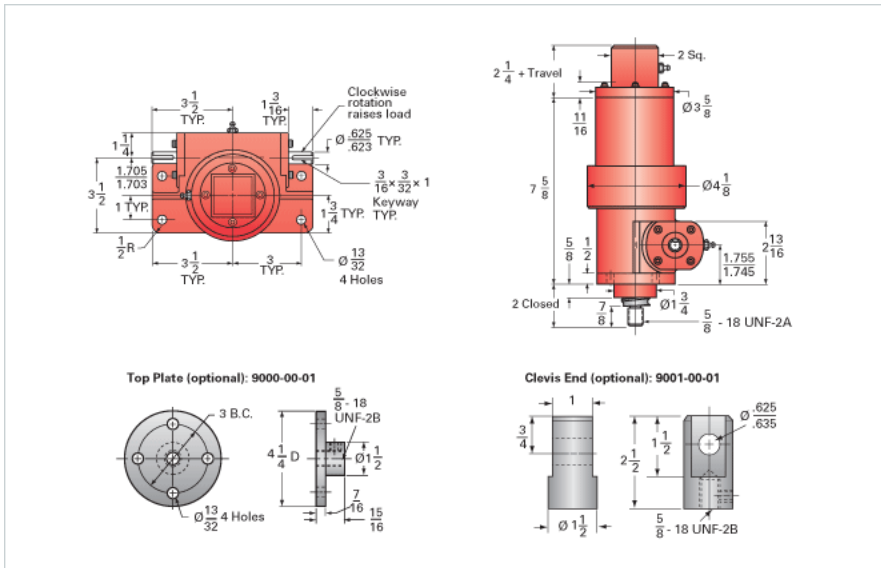

ActionJac 3-BSJ-IK 6:1

Call 800-321-7800 or visit us online at www.nookindustries.com to configure and order your ActionJac 3-BSJ-IK 6:1 today!

Details

Capacity [Ton]	3
Gear Ratio	6:1
Turns of Worm per Inch Travel	14.53
Torque to Raise 1 lb. [in-lb]	0.0184
Lifting Screw Diameter [in]	1.17
Screw Lead [in]	0.413
Root Diameter [in]	0.870
BackDrive Holding Torque [ft-lb]	6.0
Tare Drag Torque [in-lb]	6

Performance Specifications

Maximum Allowable Input [hp]	2.00
Maximum Input Torque [in-lb]	100
Maximum Worm Speed at Rated Load [rpm]	1142
Maximum Load at 1750 RPM [lb]	3914
Starting Torque	1.5 x Running Torque

Weight

Base 0 Travel [lb]	18.5
Per Inch of Travel [lb]	0.60
Grease [lb]	0.5