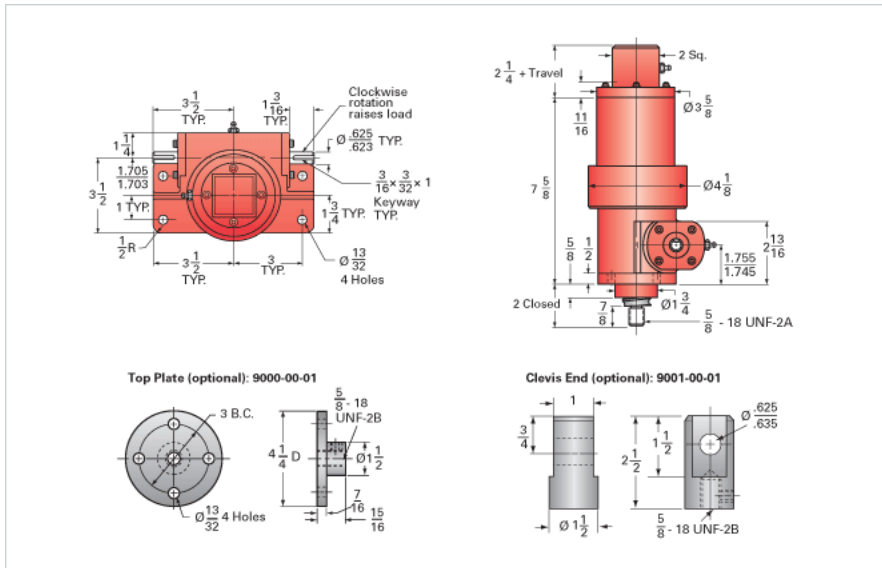

ActionJac 3-BSJ-IK 6:1

Call 800-321-7800 or visit us online at www.nookindustries.com to configure and order your ActionJac 3-BSJ-IK 6:1 today!

Details

Capacity [Ton]	3
Gear Ratio	6:1
Turns of Worm per Inch Travel	14.53
Torque to Raise 1 lb. [in-lb]	0.0184
Lifting Screw Diameter [in]	1.17
Screw Lead [in]	0.413
Root Diameter [in]	0.870
BackDrive Holding Torque [ft-lb]	6.0
Tare Drag Torque [in-lb]	6

Performance Specifications

Maximum Allowable Input [hp]	2.00
Maximum Input Torque [in-lb]	100
Maximum Worm Speed at Rated Load [rpm]	1142
Maximum Load at 1750 RPM [lb]	3914
Starting Torque	1.5 x Running Torque

Weight

Base 0 Travel [lb]	18.5
Per Inch of Travel [lb]	0.60
Grease [lb]	0.5