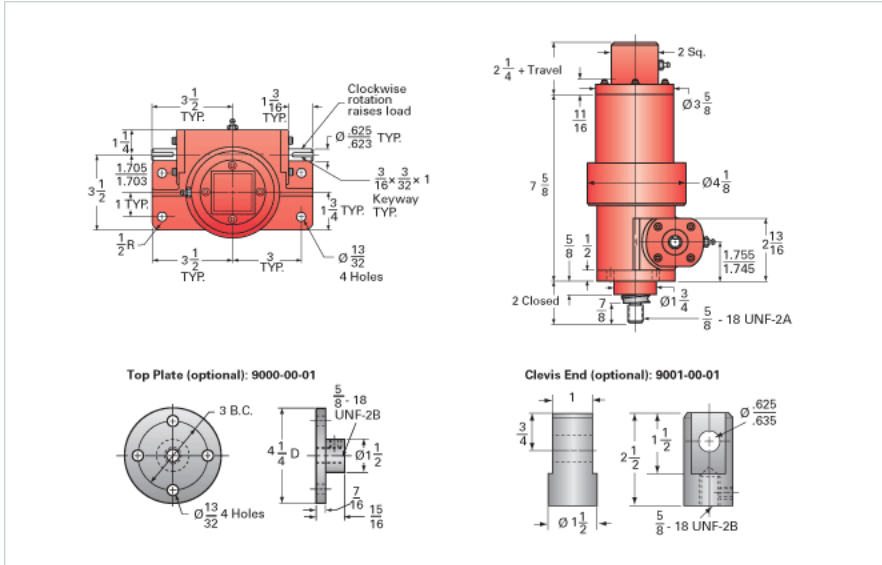

ActionJac 3-BSJ-IK 6:1

Call 800-321-7800 or visit us online at www.nookindustries.com to configure and order your ActionJac 3-BSJ-IK 6:1 today!

Details

Capacity [Ton]	3
Gear Ratio	6:1
Turns of Worm per Inch Travel	14.53
Torque to Raise 1 lb. [in-lb]	0.0184
Lifting Screw Diameter [in]	1.17
Screw Lead [in]	0.413
Root Diameter [in]	0.870
BackDrive Holding Torque [ft-lb]	6.0
Tare Drag Torque [in-lb]	6

Performance Specifications

Maximum Allowable Input [hp]	2.00
Maximum Input Torque [in-lb]	100
Maximum Worm Speed at Rated Load [rpm]	1142
Maximum Load at 1750 RPM [lb]	3914
Starting Torque	1.5 x Running Torque

Weight

Base 0 Travel [lb]	18.5
Per Inch of Travel [lb]	0.60
Grease [lb]	0.5