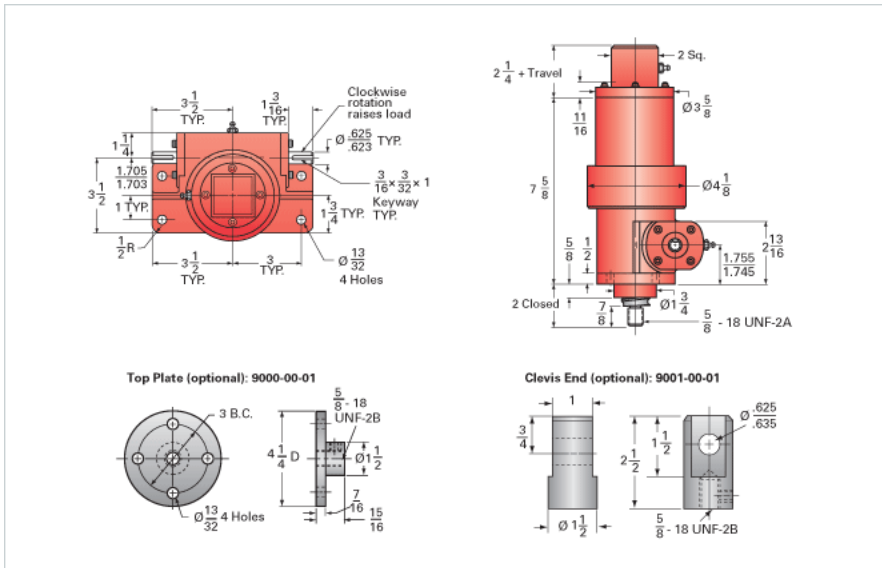

ActionJac 3-BSJ-IK 6:1

Call 800-321-7800 or visit us online at www.nookindustries.com to configure and order your ActionJac 3-BSJ-IK 6:1 today!

Details

Capacity [Ton]	3
Gear Ratio	6:1
Turns of Worm per Inch Travel	14.53
Torque to Raise 1 lb. [in-lb]	0.0184
Lifting Screw Diameter [in]	1.17
Screw Lead [in]	0.413
Root Diameter [in]	0.870
BackDrive Holding Torque [ft-lb]	6.0
Tare Drag Torque [in-lb]	6

Performance Specifications

Maximum Allowable Input [hp]	2.00
Maximum Input Torque [in-lb]	100
Maximum Worm Speed at Rated Load [rpm]	1142
Maximum Load at 1750 RPM [lb]	3914
Starting Torque	1.5 x Running Torque

Weight

Base 0 Travel [lb]	18.5
Per Inch of Travel [lb]	0.60
Grease [lb]	0.5