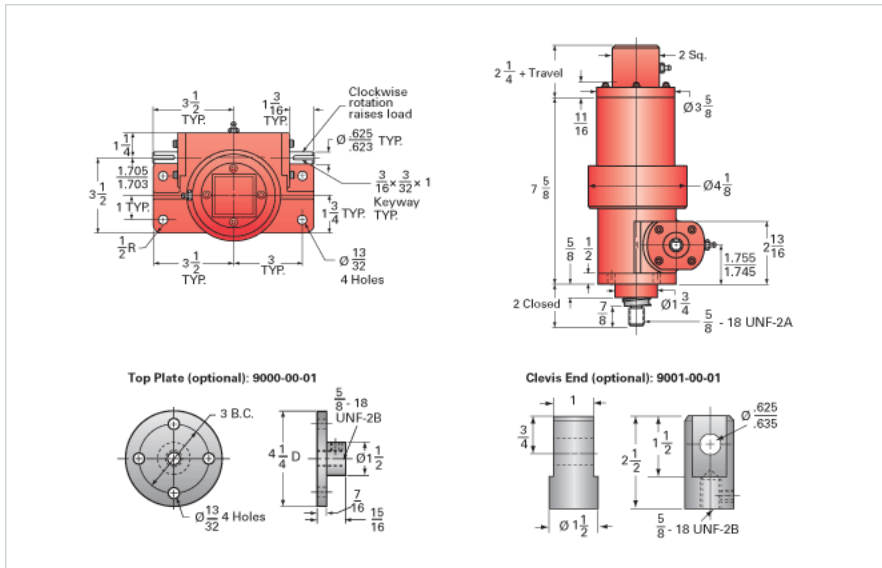

### Details

Capacity [Ton]	3
Gear Ratio	6:1
Turns of Worm per Inch Travel	14.53
Torque to Raise 1 lb. [in-lb]	0.0184
Lifting Screw Diameter [in]	1.17
Screw Lead [in]	0.413
Root Diameter [in]	0.870
BackDrive Holding Torque [ft-lb]	6.0
Tare Drag Torque [in-lb]	6

### Performance Specifications

Maximum Allowable Input [hp]	2.00
Maximum Input Torque [in-lb]	100
Maximum Worm Speed at Rated Load [rpm]	1142
Maximum Load at 1750 RPM [lb]	3914
Starting Torque	1.5 x Running Torque

### Weight

Base 0 Travel [lb]	18.5
Per Inch of Travel [lb]	0.60
Grease [lb]	0.5