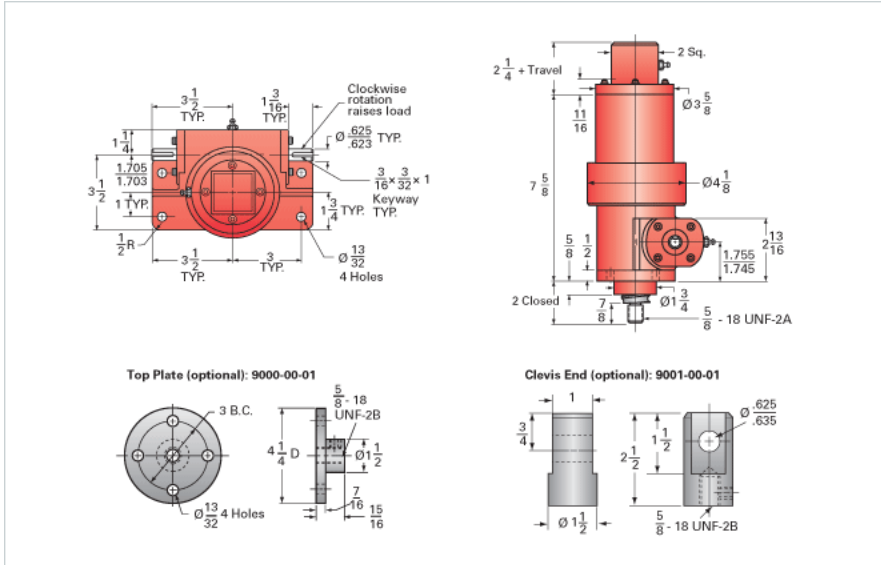

ActionJac 3-BSJ-IK 6:1

Call 800-321-7800 or visit us online at www.nookindustries.com to configure and order your ActionJac 3-BSJ-IK 6:1 today!

Details

Capacity [Ton]	3
Gear Ratio	6:1
Turns of Worm per Inch Travel	14.53
Torque to Raise 1 lb. [in-lb]	0.0184
Lifting Screw Diameter [in]	1.17
Screw Lead [in]	0.413
Root Diameter [in]	0.870
BackDrive Holding Torque [ft-lb]	6.0
Tare Drag Torque [in-lb]	6

Performance Specifications

Maximum Allowable Input [hp]	2.00
Maximum Input Torque [in-lb]	100
Maximum Worm Speed at Rated Load [rpm]	1142
Maximum Load at 1750 RPM [lb]	3914
Starting Torque	1.5 x Running Torque

Weight

Base 0 Travel [lb]	18.5
Per Inch of Travel [lb]	0.60
Grease [lb]	0.5