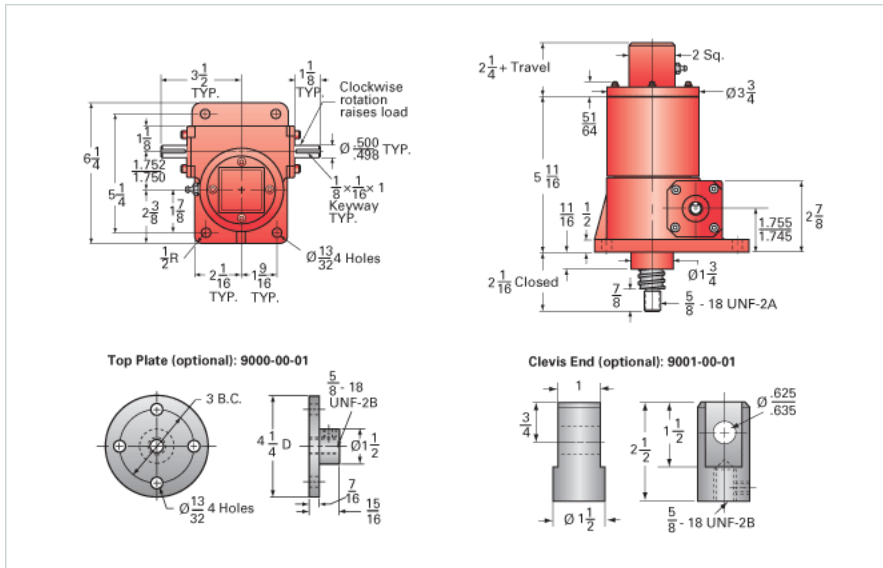

### Details

Capacity [Ton]	2.5
Gear Ratio	24:1
Turns of Worm per Inch Travel	24
Torque to Raise 1 lb. [in-lb]	0.0187
Lifting Screw Diameter [in]	1.00
Screw Lead [in]	1.000
Root Diameter [in]	0.820
BackDrive Holding Torque [ft-lb]	5.0
Tare Drag Torque [in-lb]	5

### Performance Specifications

Maximum Allowable Input [hp]	0.50
Maximum Input Torque [in-lb]	85
Maximum Worm Speed at Rated Load [rpm]	337
Maximum Load at 1750 RPM [lb]	964
Starting Torque	1.5 x Running Torque