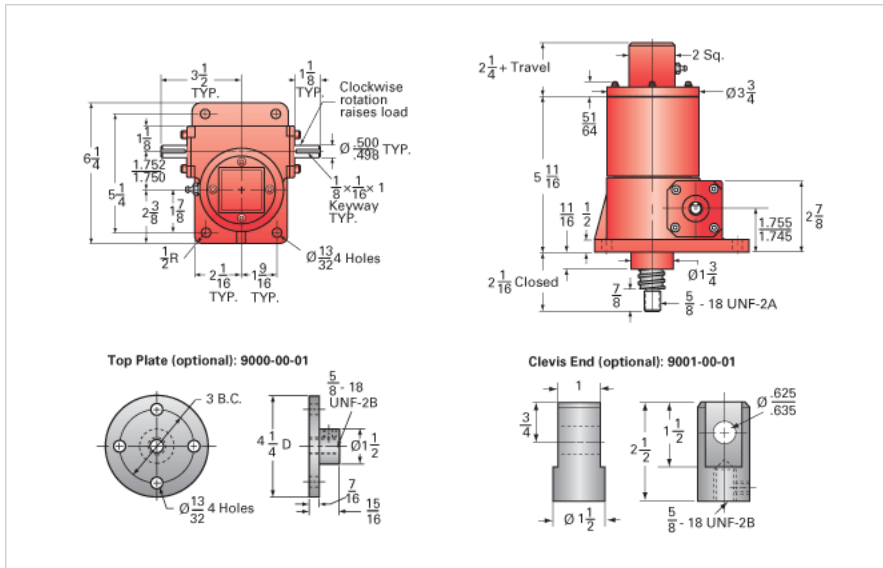

### Details

Capacity [Ton]	2.5
Gear Ratio	12:1
Turns of Worm per Inch Travel	12
Torque to Raise 1 lb. [in-lb]	0.0268
Lifting Screw Diameter [in]	1.00
Screw Lead [in]	1.000
Root Diameter [in]	0.820
BackDrive Holding Torque [ft-lb]	6.0
Tare Drag Torque [in-lb]	5

### Performance Specifications

Maximum Allowable Input [hp]	1.50
Maximum Input Torque [in-lb]	122
Maximum Worm Speed at Rated Load [rpm]	705
Maximum Load at 1750 RPM [lb]	2013
Starting Torque	1.5 x Running Torque