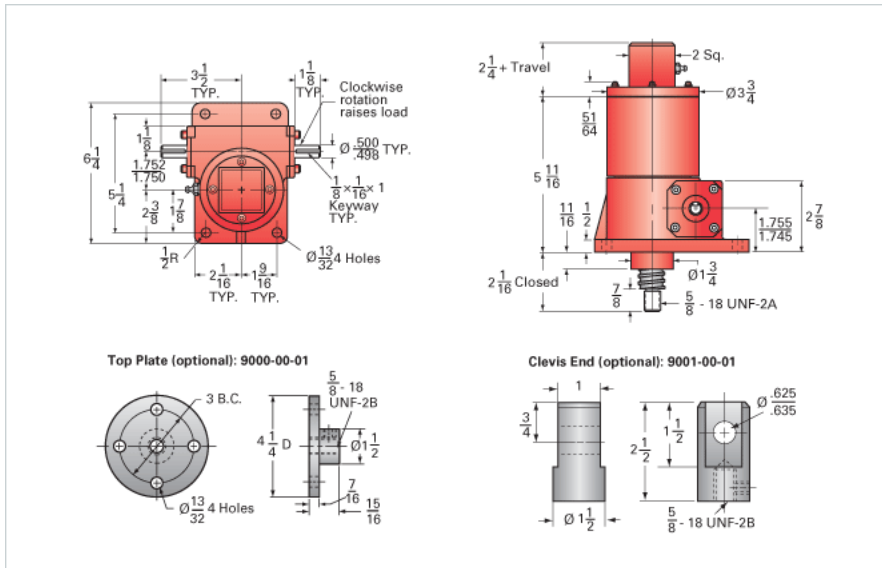

### Details

Capacity [Ton]	2.5
Gear Ratio	12:1
Turns of Worm per Inch Travel	12
Torque to Raise 1 lb. [in-lb]	0.0268
Lifting Screw Diameter [in]	1.00
Screw Lead [in]	1.000
Root Diameter [in]	0.820
BackDrive Holding Torque [ft-lb]	6.0
Tare Drag Torque [in-lb]	5

### Performance Specifications

Maximum Allowable Input [hp]	1.50
Maximum Input Torque [in-lb]	122
Maximum Worm Speed at Rated Load [rpm]	705
Maximum Load at 1750 RPM [lb]	2013
Starting Torque	1.5 x Running Torque