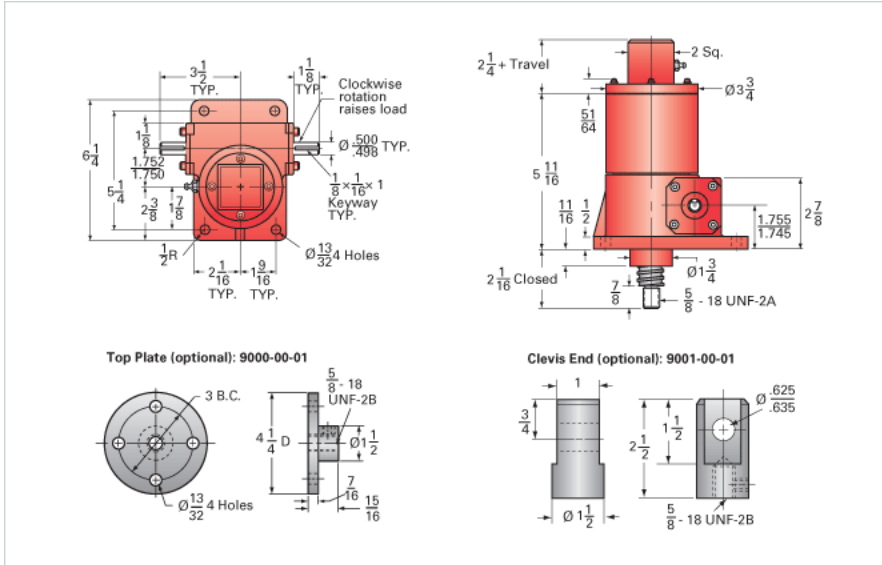

### Details

Capacity [Ton]	2.5
Gear Ratio	6:1
Turns of Worm per Inch Travel	6
Torque to Raise 1 lb. [in-lb]	0.0444
Lifting Screw Diameter [in]	1.00
Screw Lead [in]	1.000
Root Diameter [in]	0.820
BackDrive Holding Torque [ft-lb]	14.0
Tare Drag Torque [in-lb]	5

### Performance Specifications

Maximum Allowable Input [hp]	2.00
Maximum Input Torque [in-lb]	202
Maximum Worm Speed at Rated Load [rpm]	567
Maximum Load at 1750 RPM [lb]	1620
Starting Torque	1.5 x Running Torque