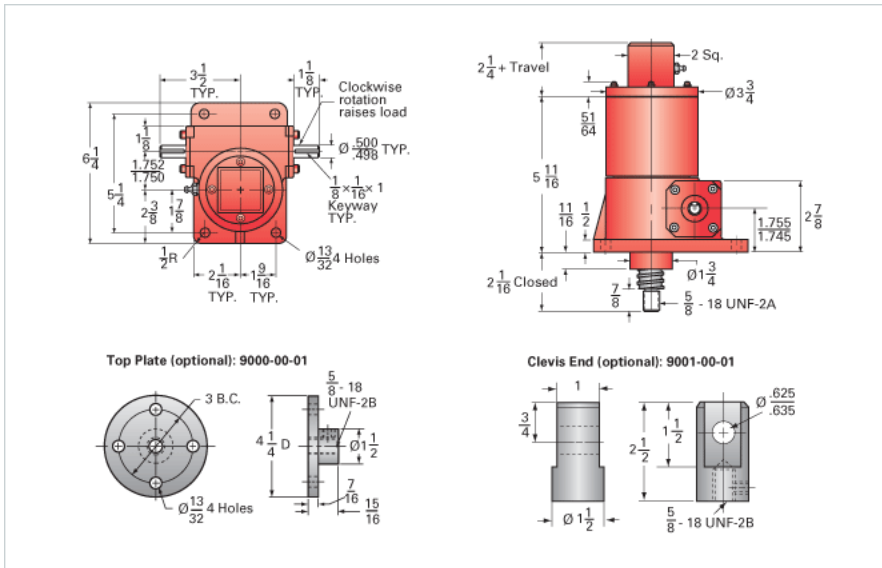

ActionJac 2.5-BSJ-IK 24:1

Call 800-321-7800 or visit us online at www.nookindustries.com to configure and order your ActionJac 2.5-BSJ-IK 24:1 today!

Details

Capacity [Ton]	2.5
Gear Ratio	24:1
Turns of Worm per Inch Travel	96
Torque to Raise 1 lb. [in-lb]	0.0046
Lifting Screw Diameter [in]	1.00
Screw Lead [in]	0.250
Root Diameter [in]	0.820
BackDrive Holding Torque [ft-lb]	1.5
Tare Drag Torque [in-lb]	5

Performance Specifications

Maximum Allowable Input [hp]	0.50
Maximum Input Torque [in-lb]	21
Maximum Worm Speed at Rated Load [rpm]	1370
Maximum Load at 1750 RPM [lb]	3914
Starting Torque	1.5 x Running Torque

Weight

Base 0 Travel [lb]	17
Per Inch of Travel [lb]	0.60
Grease [lb]	0.5