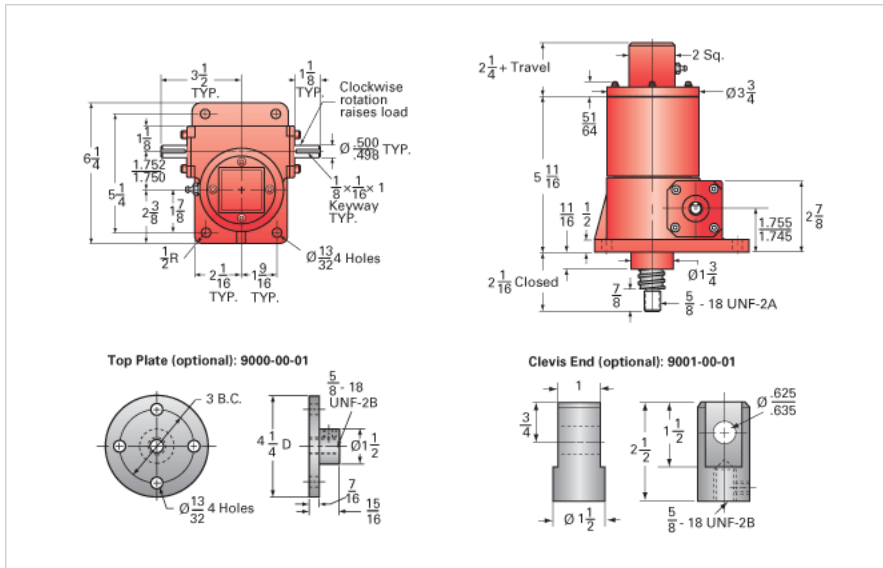

ActionJac 2.5-BSJ-IK 24:1

Call 800-321-7800 or visit us online at www.nookindustries.com to configure and order your ActionJac 2.5-BSJ-IK 24:1 today!

Details

Capacity [Ton]	2.5
Gear Ratio	24:1
Turns of Worm per Inch Travel	96
Torque to Raise 1 lb. [in-lb]	0.0046
Lifting Screw Diameter [in]	1.00
Screw Lead [in]	0.250
Root Diameter [in]	0.820
BackDrive Holding Torque [ft-lb]	1.5
Tare Drag Torque [in-lb]	5

Performance Specifications

Maximum Allowable Input [hp]	0.50
Maximum Input Torque [in-lb]	21
Maximum Worm Speed at Rated Load [rpm]	1370
Maximum Load at 1750 RPM [lb]	3914
Starting Torque	1.5 x Running Torque

Weight

Base 0 Travel [lb]	17
Per Inch of Travel [lb]	0.60
Grease [lb]	0.5