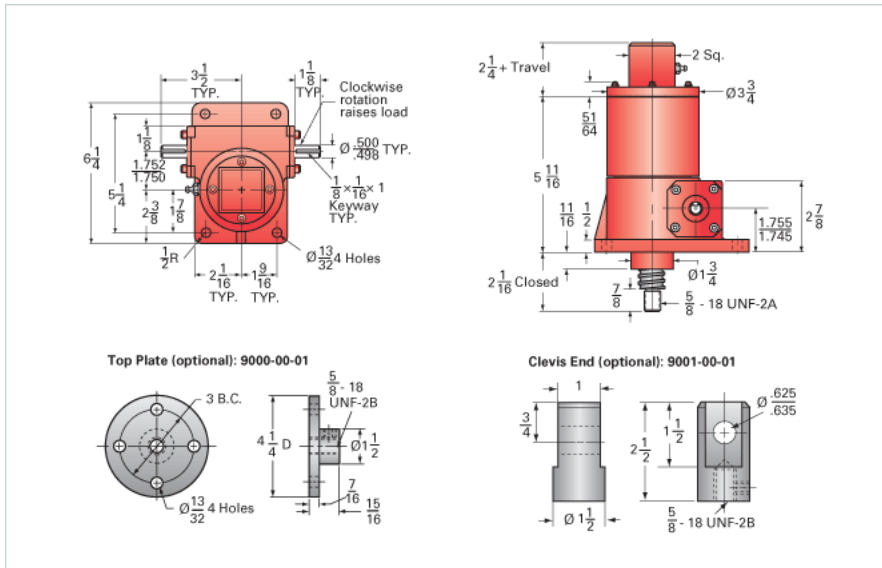

ActionJac 2.5-BSJ-IK 24:1

Call 800-321-7800 or visit us online at www.nookindustries.com to configure and order your ActionJac 2.5-BSJ-IK 24:1 today!

Details

Capacity [Ton]	2.5
Gear Ratio	24:1
Turns of Worm per Inch Travel	96
Torque to Raise 1 lb. [in-lb]	0.0046
Lifting Screw Diameter [in]	1.00
Screw Lead [in]	0.250
Root Diameter [in]	0.820
BackDrive Holding Torque [ft-lb]	1.5
Tare Drag Torque [in-lb]	5

Performance Specifications

Maximum Allowable Input [hp]	0.50
Maximum Input Torque [in-lb]	21
Maximum Worm Speed at Rated Load [rpm]	1370
Maximum Load at 1750 RPM [lb]	3914
Starting Torque	1.5 x Running Torque

Weight

Base 0 Travel [lb]	17
Per Inch of Travel [lb]	0.60
Grease [lb]	0.5