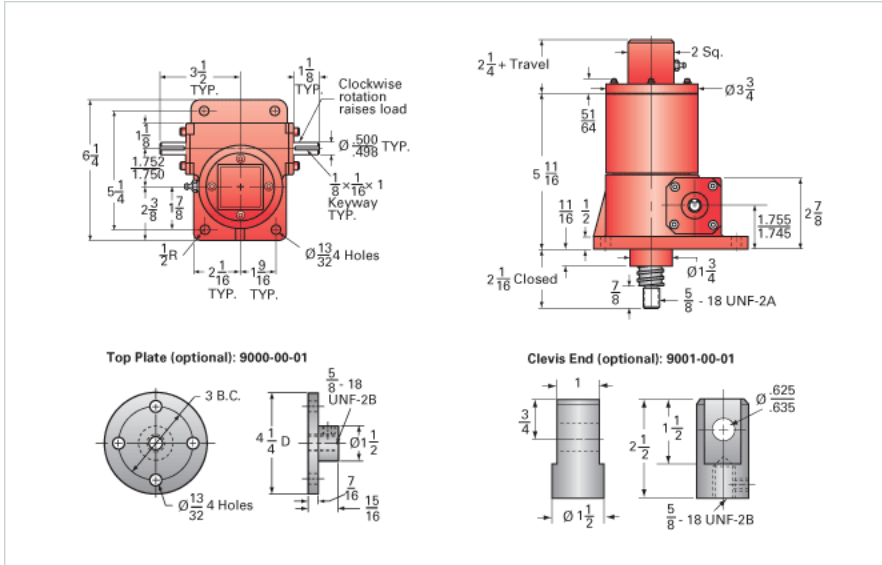

### Details

Capacity [Ton]	2.5
Gear Ratio	12:1
Turns of Worm per Inch Travel	48
Torque to Raise 1 lb. [in-lb]	0.0067
Lifting Screw Diameter [in]	1.00
Screw Lead [in]	0.250
Root Diameter [in]	0.820
BackDrive Holding Torque [ft-lb]	2.0
Tare Drag Torque [in-lb]	5

### Performance Specifications

Maximum Allowable Input [hp]	1.50
Maximum Input Torque [in-lb]	53
Maximum Worm Speed at Rated Load [rpm]	1636
Maximum Load at 1750 RPM [lb]	4674
Starting Torque	1.5 x Running Torque