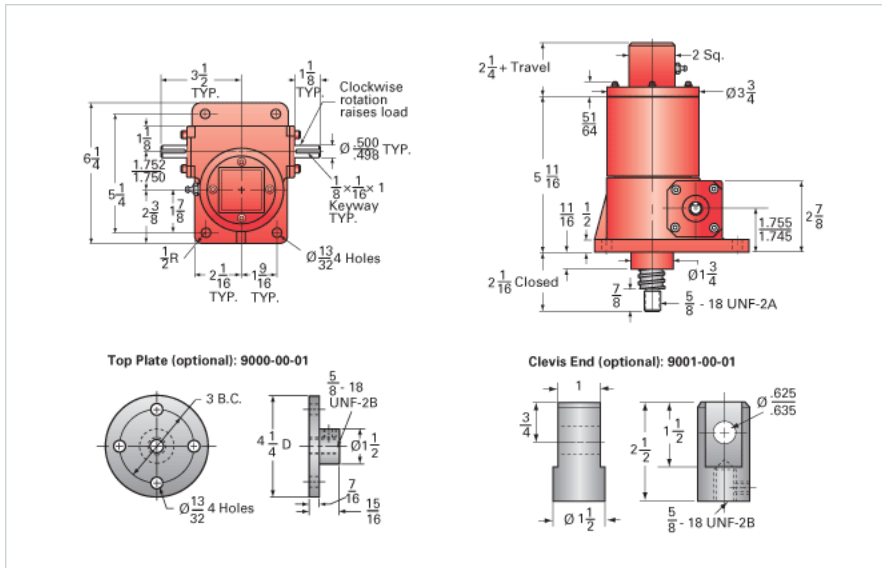

ActionJac 2.5-BSJ-IK 12:1

Call 800-321-7800 or visit us online at www.nookindustries.com to configure and order your ActionJac 2.5-BSJ-IK 12:1 today!

Details

Capacity [Ton]	2.5
Gear Ratio	12:1
Turns of Worm per Inch Travel	48
Torque to Raise 1 lb. [in-lb]	0.0067
Lifting Screw Diameter [in]	1.00
Screw Lead [in]	0.250
Root Diameter [in]	0.820
BackDrive Holding Torque [ft-lb]	2.0
Tare Drag Torque [in-lb]	5

Performance Specifications

Maximum Allowable Input [hp]	1.50
Maximum Input Torque [in-lb]	53
Maximum Worm Speed at Rated Load [rpm]	1636
Maximum Load at 1750 RPM [lb]	4674
Starting Torque	1.5 x Running Torque

Weight

Base 0 Travel [lb]	17
Per Inch of Travel [lb]	0.60
Grease [lb]	0.5