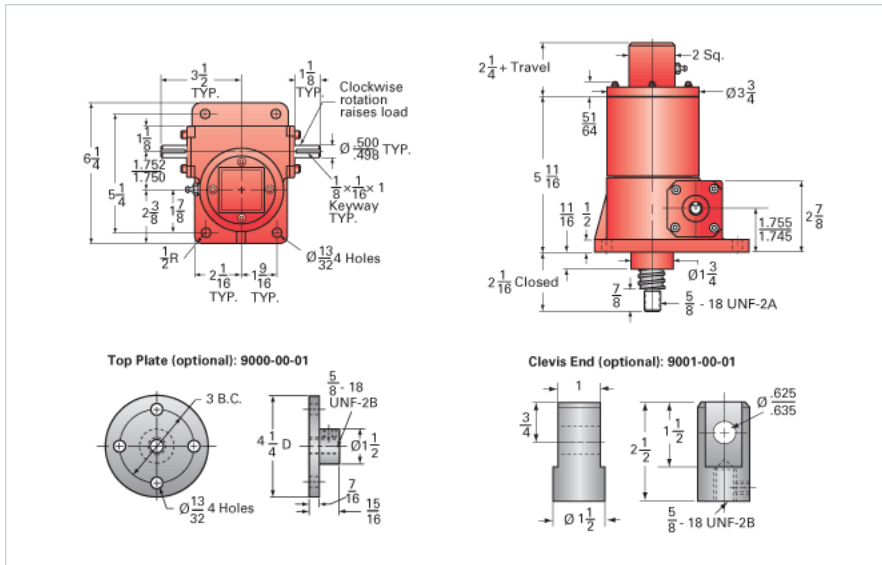

ActionJac 2.5-BSJ-IK 6:1

Call 800-321-7800 or visit us online at www.nookindustries.com to configure and order your ActionJac 2.5-BSJ-IK 6:1 today!

Details

Capacity [Ton]	2.5
Gear Ratio	6:1
Turns of Worm per Inch Travel	24
Torque to Raise 1 lb. [in-lb]	0.0112
Lifting Screw Diameter [in]	1.00
Screw Lead [in]	0.250
Root Diameter [in]	0.820
BackDrive Holding Torque [ft-lb]	4.0
Tare Drag Torque [in-lb]	5

Performance Specifications

Maximum Allowable Input [hp]	2.00
Maximum Input Torque [in-lb]	51
Maximum Worm Speed at Rated Load [rpm]	1636
Maximum Load at 1750 RPM [lb]	4674
Starting Torque	1.5 x Running Torque

Weight

Base 0 Travel [lb]	17
Per Inch of Travel [lb]	0.60
Grease [lb]	0.5