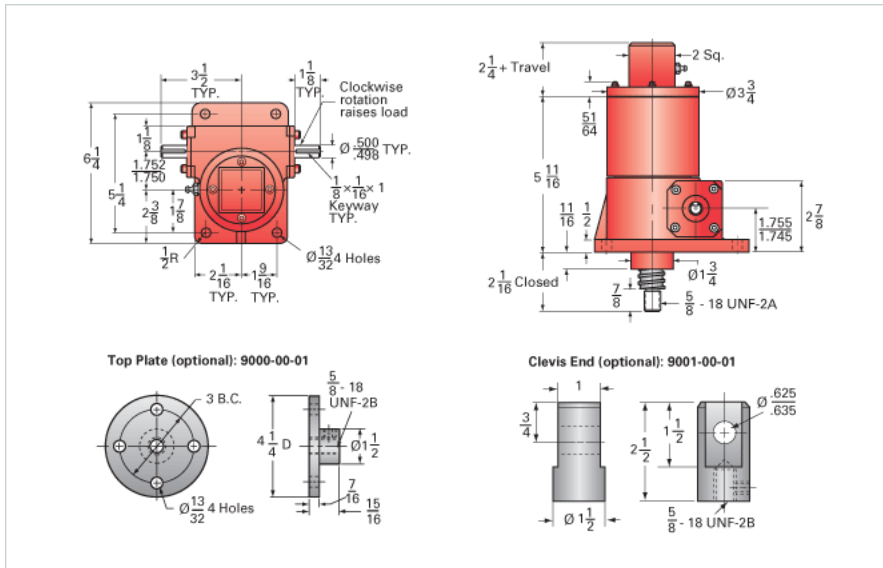

ActionJac 2.5-BSJ-IK 6:1

Call 800-321-7800 or visit us online at www.nookindustries.com to configure and order your ActionJac 2.5-BSJ-IK 6:1 today!

Details

Capacity [Ton]	2.5
Gear Ratio	6:1
Turns of Worm per Inch Travel	24
Torque to Raise 1 lb. [in-lb]	0.0112
Lifting Screw Diameter [in]	1.00
Screw Lead [in]	0.250
Root Diameter [in]	0.820
BackDrive Holding Torque [ft-lb]	4.0
Tare Drag Torque [in-lb]	5

Performance Specifications

Maximum Allowable Input [hp]	2.00
Maximum Input Torque [in-lb]	51
Maximum Worm Speed at Rated Load [rpm]	1636
Maximum Load at 1750 RPM [lb]	4674
Starting Torque	1.5 x Running Torque

Weight

Base 0 Travel [lb]	17
Per Inch of Travel [lb]	0.60
Grease [lb]	0.5