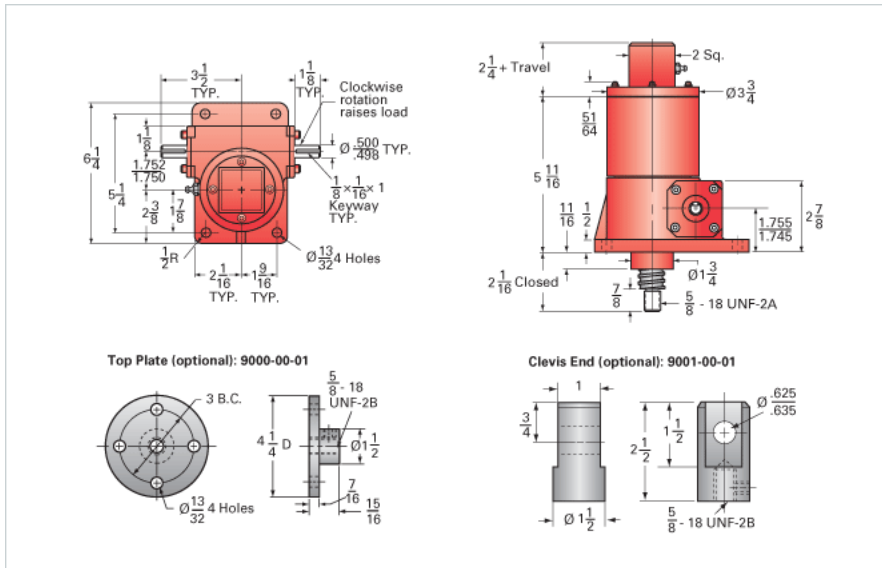

### Details

Capacity [Ton]	2.5
Gear Ratio	6:1
Turns of Worm per Inch Travel	24
Torque to Raise 1 lb. [in-lb]	0.0112
Lifting Screw Diameter [in]	1.00
Screw Lead [in]	0.250
Root Diameter [in]	0.820
BackDrive Holding Torque [ft-lb]	4.0
Tare Drag Torque [in-lb]	5

### Performance Specifications

Maximum Allowable Input [hp]	2.00
Maximum Input Torque [in-lb]	51
Maximum Worm Speed at Rated Load [rpm]	1636
Maximum Load at 1750 RPM [lb]	4674
Starting Torque	1.5 x Running Torque