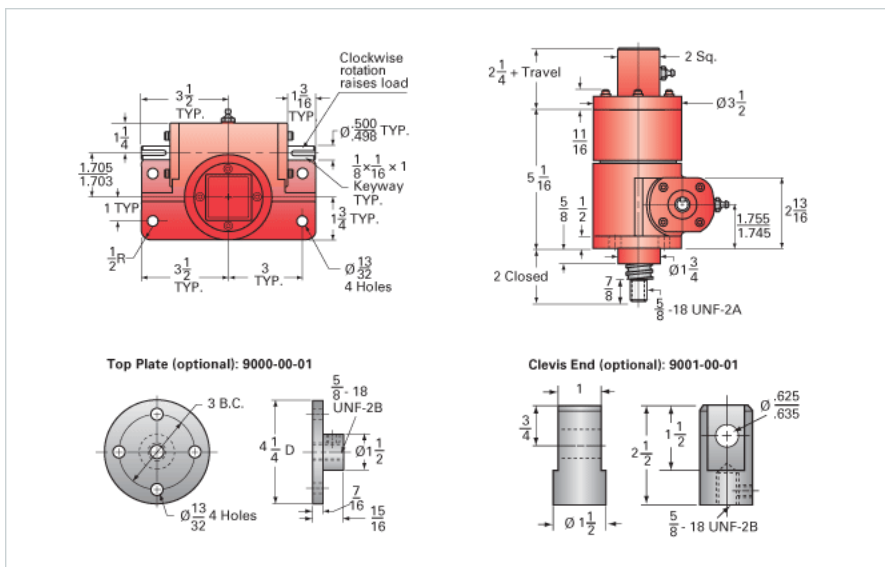

ActionJac 2-BSJ-IK 24:1

Call 800-321-7800 or visit us online at www.nookindustries.com to configure and order your ActionJac 2-BSJ-IK 24:1 today!

Details

Capacity [Ton]	2
Gear Ratio	24:1
Turns of Worm per Inch Travel	96
Torque to Raise 1 lb. [in-lb]	0.0047
Lifting Screw Diameter [in]	1.00
Screw Lead [in]	0.250
Root Diameter [in]	0.820
BackDrive Holding Torque [ft-lb]	1.0
Tare Drag Torque [in-lb]	4

Performance Specifications

Maximum Allowable Input [hp]	0.50
Maximum Input Torque [in-lb]	17
Maximum Worm Speed at Rated Load [rpm]	1636
Maximum Load at 1750 RPM [lb]	3740
Starting Torque	1.5 x Running Torque

Weight

Base 0 Travel [lb]	18
Per Inch of Travel [lb]	0.60
Grease [lb]	0.5