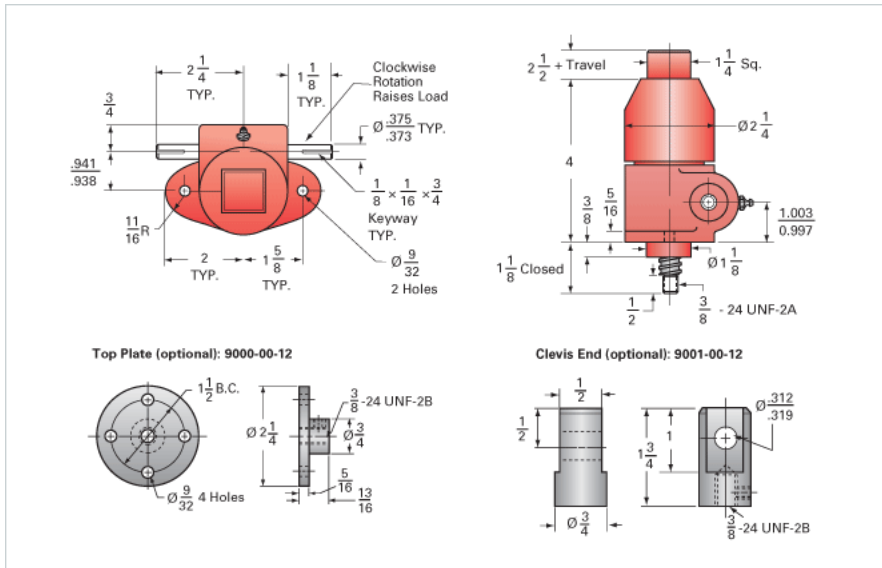

### Details

Capacity [Ton]	0.5
Gear Ratio	20:1
Turns of Worm per Inch Travel	40
Torque to Raise 1 lb. [in-lb]	0.0112
Lifting Screw Diameter [in]	0.63
Screw Lead [in]	0.500
Root Diameter [in]	0.500
BackDrive Holding Torque [ft-lb]	1.0
Tare Drag Torque [in-lb]	1

### Performance Specifications

Maximum Allowable Input [hp]	0.17
Maximum Input Torque [in-lb]	10.2
Maximum Worm Speed at Rated Load [rpm]	936
Maximum Load at 1750 RPM [lb]	534
Starting Torque	1.5 x Running Torque

### Weight

Base 0 Travel [lb]	3
Per Inch of Travel [lb]	0.03
Grease [lb]	0.6