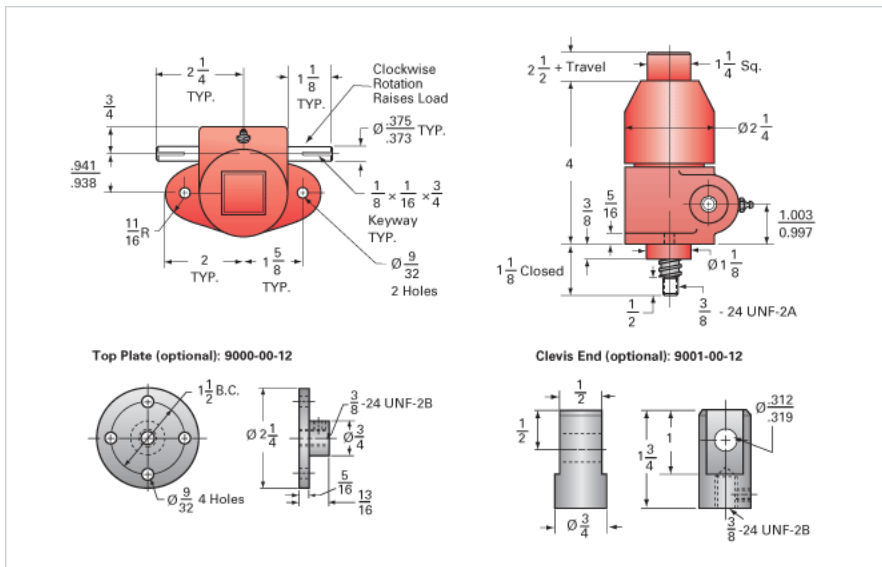

### Details

Capacity [Ton]	0.5
Gear Ratio	20:1
Turns of Worm per Inch Travel	40
Torque to Raise 1 lb. [in-lb]	0.0112
Lifting Screw Diameter [in]	0.63
Screw Lead [in]	0.500
Root Diameter [in]	0.500
BackDrive Holding Torque [ft-lb]	1.0
Tare Drag Torque [in-lb]	1

### Performance Specifications

Maximum Allowable Input [hp]	0.17
Maximum Input Torque [in-lb]	10.2
Maximum Worm Speed at Rated Load [rpm]	936
Maximum Load at 1750 RPM [lb]	534
Starting Torque	1.5 x Running Torque

### Weight

Base 0 Travel [lb]	3
Per Inch of Travel [lb]	0.03
Grease [lb]	0.6