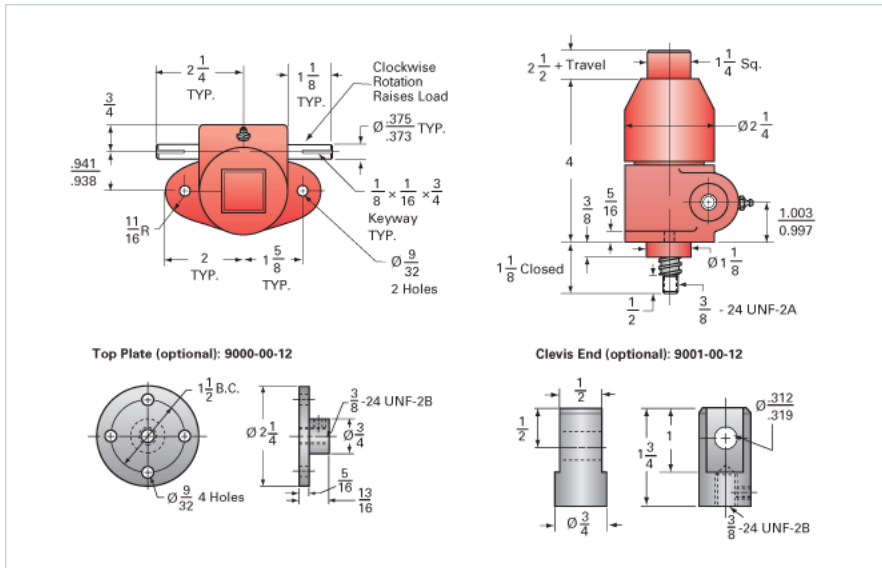

### Details

Capacity [Ton]	0.5
Gear Ratio	20:1
Turns of Worm per Inch Travel	100
Torque to Raise 1 lb. [in-lb]	0.0044
Lifting Screw Diameter [in]	0.63
Screw Lead [in]	0.200
Root Diameter [in]	0.500
BackDrive Holding Torque [ft-lb]	0.3
Tare Drag Torque [in-lb]	1

### Performance Specifications

Maximum Allowable Input [hp]	0.17
Maximum Input Torque [in-lb]	4
Maximum Worm Speed at Rated Load [rpm]	1800
Maximum Load at 1750 RPM [lb]	1000
Starting Torque	1.5 x Running Torque

### Weight

Base 0 Travel [lb]	3
Per Inch of Travel [lb]	0.03
Grease [lb]	0.6