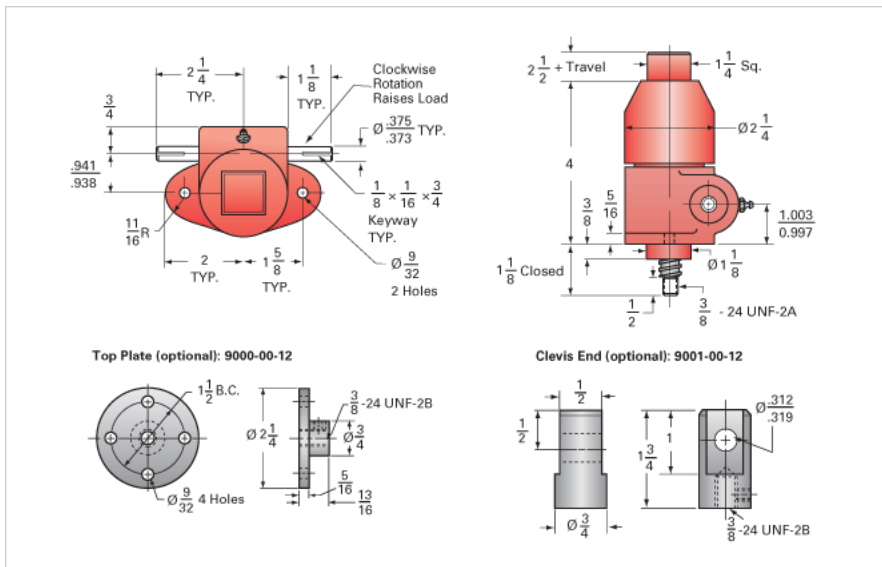

ActionJac 0.5-BSJ-IK 20:1

Call 800-321-7800 or visit us online at www.nookindustries.com to configure and order your ActionJac 0.5-BSJ-IK 20:1 today!

Details

Capacity [Ton]	0.5
Gear Ratio	20:1
Turns of Worm per Inch Travel	100
Torque to Raise 1 lb. [in-lb]	0.0044
Lifting Screw Diameter [in]	0.63
Screw Lead [in]	0.200
Root Diameter [in]	0.500
BackDrive Holding Torque [ft-lb]	0.3
Tare Drag Torque [in-lb]	1

Performance Specifications

Maximum Allowable Input [hp]	0.17
Maximum Input Torque [in-lb]	4
Maximum Worm Speed at Rated Load [rpm]	1800
Maximum Load at 1750 RPM [lb]	1000
Starting Torque	1.5 x Running Torque

Weight

Base 0 Travel [lb]	3
Per Inch of Travel [lb]	0.03
Grease [lb]	0.6