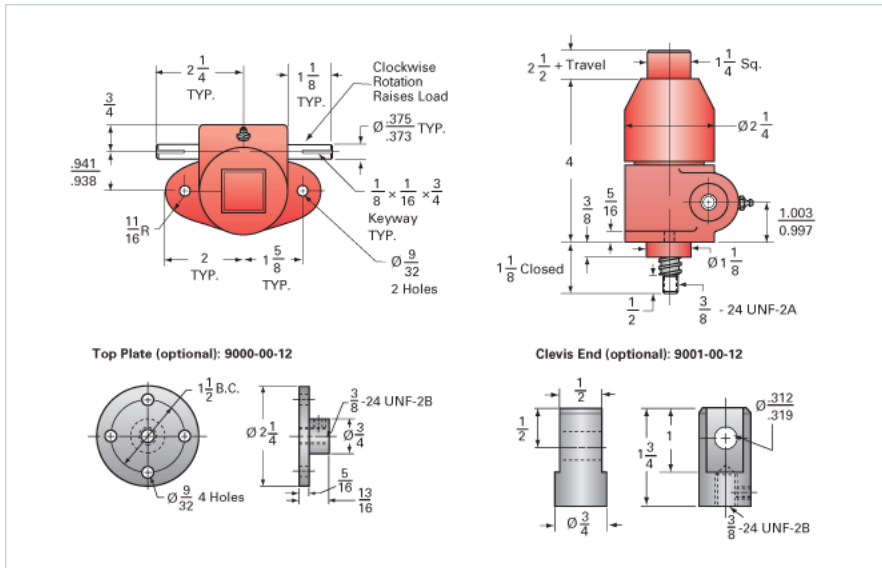

ActionJac 0.5-BSJ-IK 20:1

Call 800-321-7800 or visit us online at www.nookindustries.com to configure and order your ActionJac 0.5-BSJ-IK 20:1 today!

Details

Capacity [Ton]	0.5
Gear Ratio	20:1
Turns of Worm per Inch Travel	100
Torque to Raise 1 lb. [in-lb]	0.0044
Lifting Screw Diameter [in]	0.63
Screw Lead [in]	0.200
Root Diameter [in]	0.500
BackDrive Holding Torque [ft-lb]	0.3
Tare Drag Torque [in-lb]	1

Performance Specifications

Maximum Allowable Input [hp]	0.17
Maximum Input Torque [in-lb]	4
Maximum Worm Speed at Rated Load [rpm]	1800
Maximum Load at 1750 RPM [lb]	1000
Starting Torque	1.5 x Running Torque

Weight

Base 0 Travel [lb]	3
Per Inch of Travel [lb]	0.03
Grease [lb]	0.6