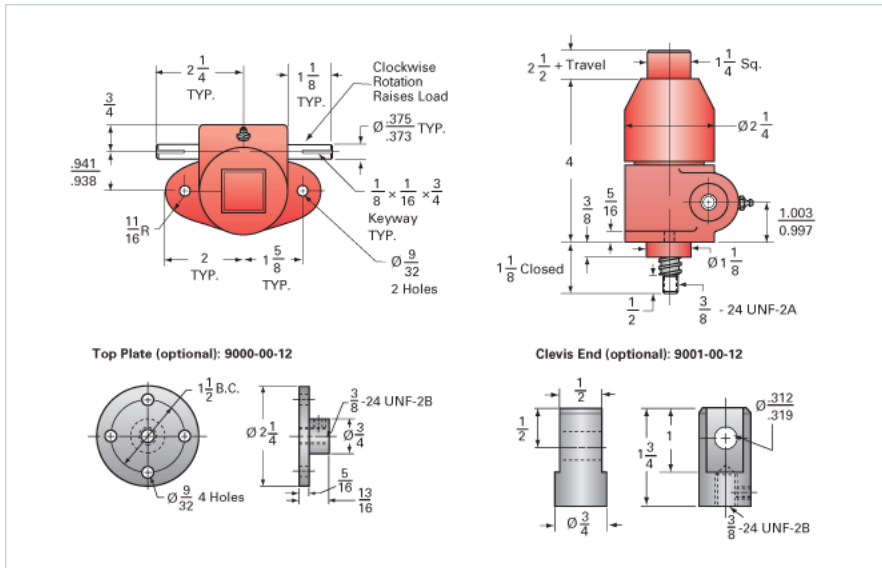

ActionJac 0.5-BSJ-IK 5:1

Call 800-321-7800 or visit us online at www.nookindustries.com to configure and order your ActionJac 0.5-BSJ-IK 5:1 today!

Details

Capacity [Ton]	0.5
Gear Ratio	5:1
Turns of Worm per Inch Travel	25
Torque to Raise 1 lb. [in-lb]	0.0105
Lifting Screw Diameter [in]	0.63
Screw Lead [in]	0.200
Root Diameter [in]	0.500
BackDrive Holding Torque [ft-lb]	1.0
Tare Drag Torque [in-lb]	1

Performance Specifications

Maximum Allowable Input [hp]	0.33
Maximum Input Torque [in-lb]	9.5
Maximum Worm Speed at Rated Load [rpm]	1800
Maximum Load at 1750 RPM [lb]	1000
Starting Torque	1.5 x Running Torque

Weight

Base 0 Travel [lb]	3
Per Inch of Travel [lb]	0.03
Grease [lb]	0.6