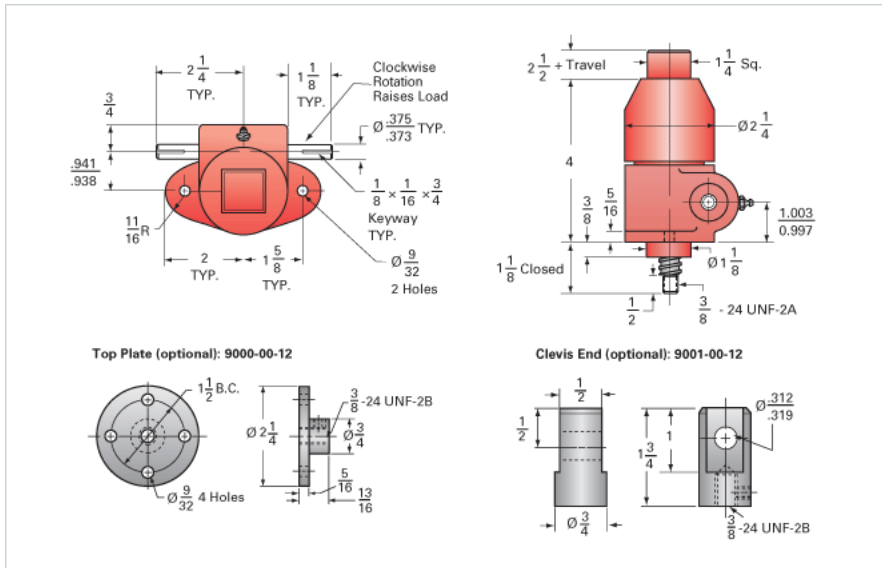

### Details

Capacity [Ton]	0.5
Gear Ratio	5:1
Turns of Worm per Inch Travel	25
Torque to Raise 1 lb. [in-lb]	0.0105
Lifting Screw Diameter [in]	0.63
Screw Lead [in]	0.200
Root Diameter [in]	0.500
BackDrive Holding Torque [ft-lb]	1.0
Tare Drag Torque [in-lb]	1

### Performance Specifications

Maximum Allowable Input [hp]	0.33
Maximum Input Torque [in-lb]	9.5
Maximum Worm Speed at Rated Load [rpm]	1800
Maximum Load at 1750 RPM [lb]	1000
Starting Torque	1.5 x Running Torque

### Weight

Base 0 Travel [lb]	3
Per Inch of Travel [lb]	0.03
Grease [lb]	0.6