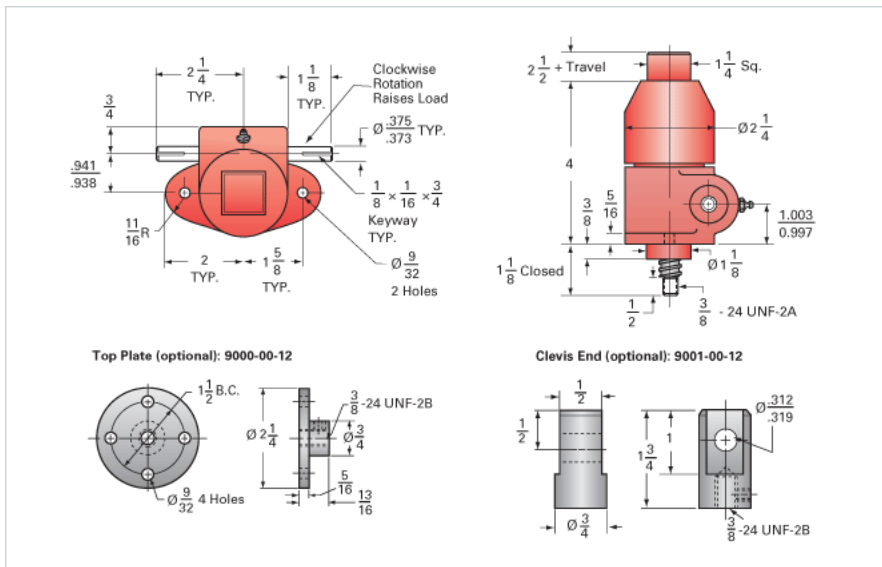

### Details

Capacity [Ton]	0.5
Gear Ratio	5:1
Turns of Worm per Inch Travel	25
Torque to Raise 1 lb. [in-lb]	0.0105
Lifting Screw Diameter [in]	0.63
Screw Lead [in]	0.200
Root Diameter [in]	0.500
BackDrive Holding Torque [ft-lb]	1.0
Tare Drag Torque [in-lb]	1

### Performance Specifications

Maximum Allowable Input [hp]	0.33
Maximum Input Torque [in-lb]	9.5
Maximum Worm Speed at Rated Load [rpm]	1800
Maximum Load at 1750 RPM [lb]	1000
Starting Torque	1.5 x Running Torque

### Weight

Base 0 Travel [lb]	3
Per Inch of Travel [lb]	0.03
Grease [lb]	0.6