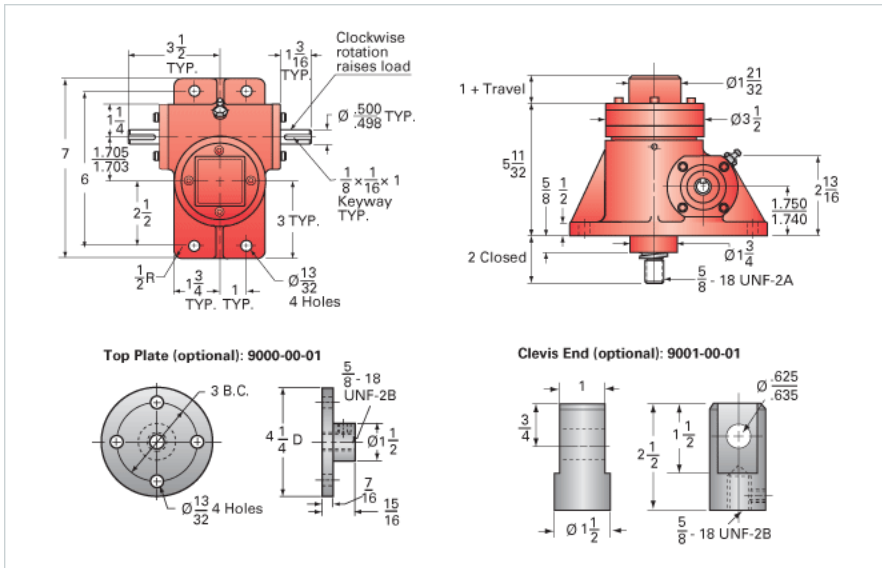

### Details

Capacity [Ton]	2
Gear Ratio	24:1
Turns of Worm per Inch Travel	96
Torque to Raise 1 lb. [in-lb]	0.0047
Lifting Screw Diameter [in]	1.00
Screw Lead [in]	0.250
Root Diameter [in]	0.820
BackDrive Holding Torque [ft-lb]	1.0
Tare Drag Torque [in-lb]	4

### Performance Specifications

Maximum Allowable Input [hp]	0.50
Maximum Input Torque [in-lb]	17
Maximum Worm Speed at Rated Load [rpm]	1636
Maximum Load at 1750 RPM [lb]	3740
Starting Torque	1.5 x Running Torque