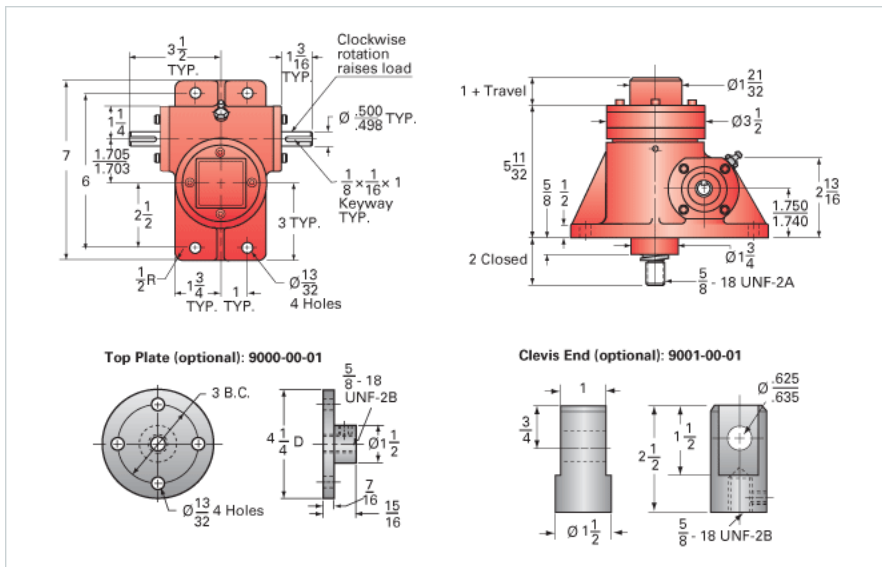

ActionJac 2R-BSJ-IK 24:1

Call 800-321-7800 or visit us online at www.nookindustries.com to configure and order your ActionJac 2R-BSJ-IK 24:1 today!

Details

Capacity [Ton]	2
Gear Ratio	24:1
Turns of Worm per Inch Travel	96
Torque to Raise 1 lb. [in-lb]	0.0047
Lifting Screw Diameter [in]	1.00
Screw Lead [in]	0.250
Root Diameter [in]	0.820
BackDrive Holding Torque [ft-lb]	1.0
Tare Drag Torque [in-lb]	4

Performance Specifications

Maximum Allowable Input [hp]	0.50
Maximum Input Torque [in-lb]	17
Maximum Worm Speed at Rated Load [rpm]	1636
Maximum Load at 1750 RPM [lb]	3740
Starting Torque	1.5 x Running Torque

Weight

Base 0 Travel [lb]	18
Per Inch of Travel [lb]	0.60
Grease [lb]	0.5