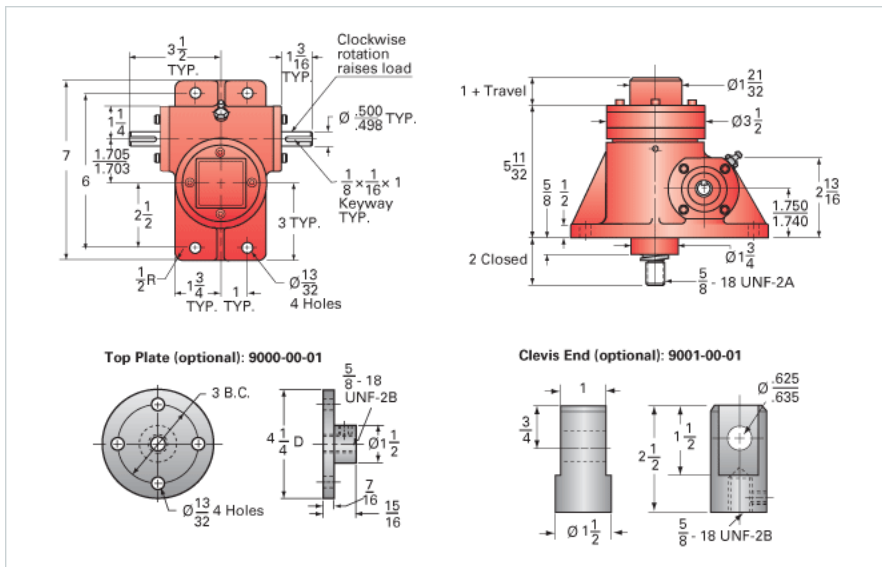

### Details

Capacity [Ton]	2
Gear Ratio	24:1
Turns of Worm per Inch Travel	96
Torque to Raise 1 lb. [in-lb]	0.0047
Lifting Screw Diameter [in]	1.00
Screw Lead [in]	0.250
Root Diameter [in]	0.820
BackDrive Holding Torque [ft-lb]	1.0
Tare Drag Torque [in-lb]	4

### Performance Specifications

Maximum Allowable Input [hp]	0.50
Maximum Input Torque [in-lb]	17
Maximum Worm Speed at Rated Load [rpm]	1636
Maximum Load at 1750 RPM [lb]	3740
Starting Torque	1.5 x Running Torque