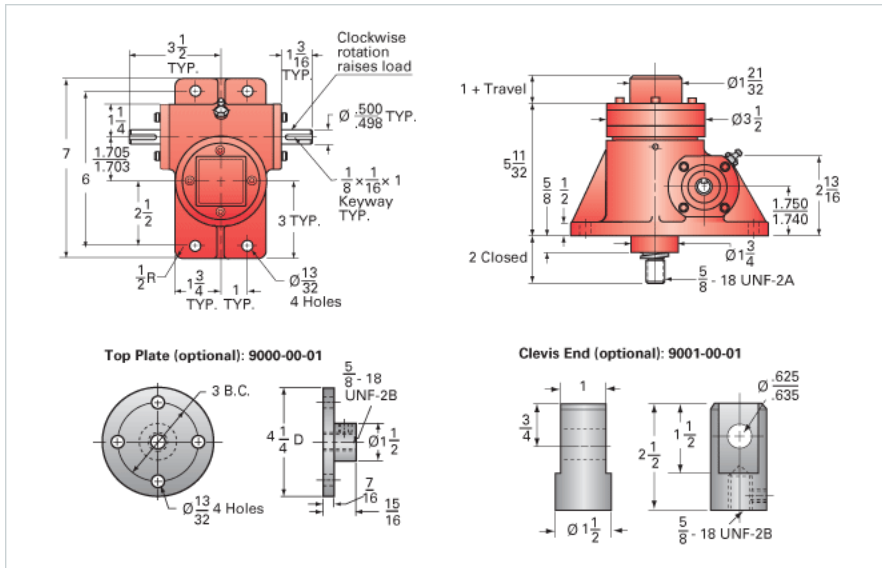

ActionJac 2R-BSJ-IK 24:1

Call 800-321-7800 or visit us online at www.nookindustries.com to configure and order your ActionJac 2R-BSJ-IK 24:1 today!

Details

Capacity [Ton]	2
Gear Ratio	24:1
Turns of Worm per Inch Travel	96
Torque to Raise 1 lb. [in-lb]	0.0047
Lifting Screw Diameter [in]	1.00
Screw Lead [in]	0.250
Root Diameter [in]	0.820
BackDrive Holding Torque [ft-lb]	1.0
Tare Drag Torque [in-lb]	4

Performance Specifications

Maximum Allowable Input [hp]	0.50
Maximum Input Torque [in-lb]	17
Maximum Worm Speed at Rated Load [rpm]	1636
Maximum Load at 1750 RPM [lb]	3740
Starting Torque	1.5 x Running Torque

Weight

Base 0 Travel [lb]	18
Per Inch of Travel [lb]	0.60
Grease [lb]	0.5