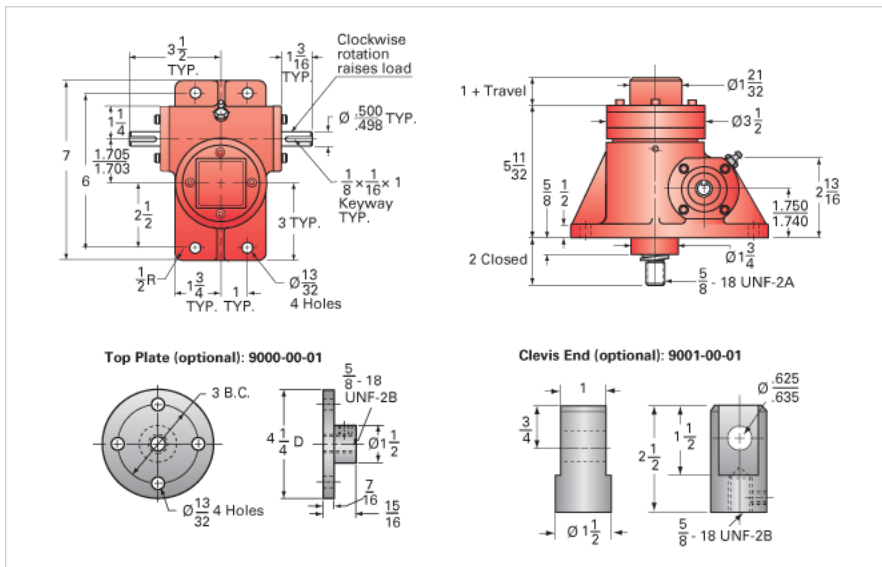

### Details

Capacity [Ton]	2
Gear Ratio	12:1
Turns of Worm per Inch Travel	48
Torque to Raise 1 lb. [in-lb]	0.0070
Lifting Screw Diameter [in]	1.00
Screw Lead [in]	0.250
Root Diameter [in]	0.820
BackDrive Holding Torque [ft-lb]	1.5
Tare Drag Torque [in-lb]	4

### Performance Specifications

Maximum Allowable Input [hp]	1.50
Maximum Input Torque [in-lb]	26
Maximum Worm Speed at Rated Load [rpm]	1636
Maximum Load at 1750 RPM [lb]	3740
Starting Torque	1.5 x Running Torque