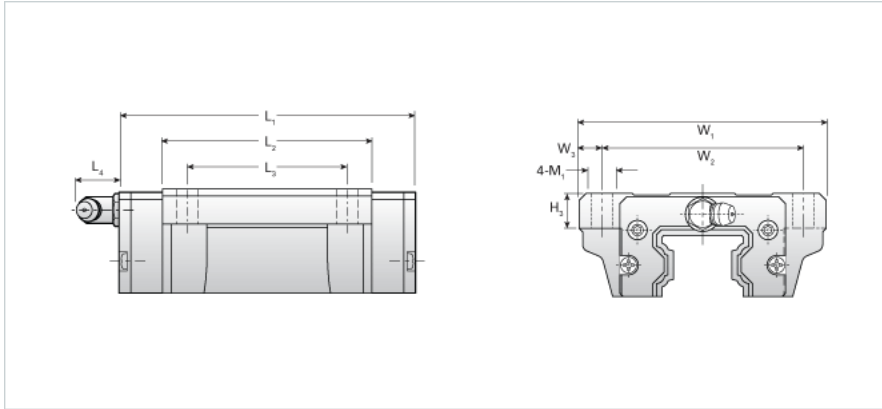

NH65LEB

Call 800-321-7800 or visit us online at www.nookindustries.com to configure and order your NH65LEB today!

Details	
Size [mm]	65
Dimensions	
L1 [mm]	247
L2 [mm]	207
L3 [mm]	110
L4 [mm]	16
H3 [mm]	20
W1 [mm]	170
W2 [mm]	142
W3 [mm]	14
M1 [mm]	16
Forces and Torques	
Basic Load Ratings C [kN]	192.11
Basic Load Ratings C [lbf]	43175
Basic Load Ratings C0 [kN]	286.15
Basic Load Ratings C0 [lbf]	64310
Static Moment Ratings-Ma [kN-m]	7.21
Static Moment Ratings-Ma [lb-in]	63798
Static Moment Ratings-Mb [kN-m]	7.21
Static Moment Ratings-Mb [lb-in]	63798
Static Moment Ratings-Mc [kN-m]	10.75
Static Moment Ratings-Mc [lb-in]	95133
Weight	
Weight-Block [kg]	13.10
Grease Fitting	
Grease Fitting Part Number	B-PT 1/8