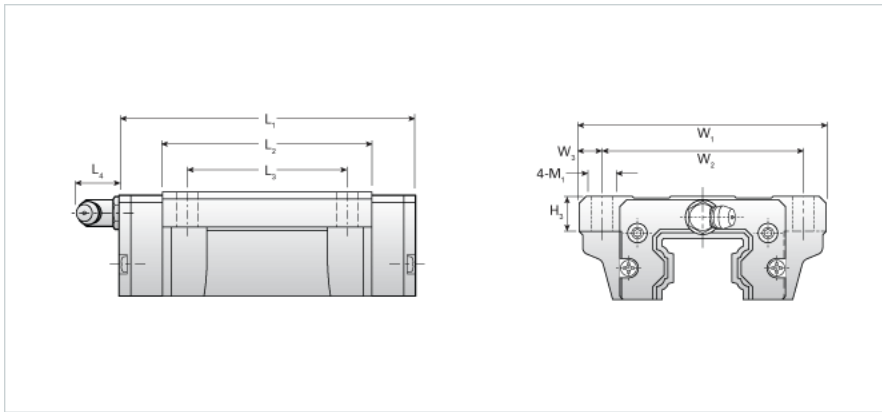

NH55LEB

Call 800-321-7800 or visit us online at www.nookindustries.com to configure and order your NH55LEB today!

Details	
Size [mm]	55
Dimensions	
L1 [mm]	191
L2 [mm]	156
L3 [mm]	95
L4 [mm]	16
H3 [mm]	17
W1 [mm]	140
W2 [mm]	116
W3 [mm]	12
M1 [mm]	14
Forces and Torques	
Basic Load Ratings C [kN]	119.05
Basic Load Ratings C [lbf]	26756
Basic Load Ratings C0 [kN]	183.09
Basic Load Ratings C0 [lbf]	41147
Static Moment Ratings-Ma [kN-m]	3.71
Static Moment Ratings-Ma [lb-in]	32810
Static Moment Ratings-Mb [kN-m]	3.71
Static Moment Ratings-Mb [lb-in]	32810
Static Moment Ratings-Mc [kN-m]	5.31
Static Moment Ratings-Mc [lb-in]	47046
Weight	
Weight-Block [kg]	6.50
Grease Fitting	
Grease Fitting Part Number	B-PT 1/8