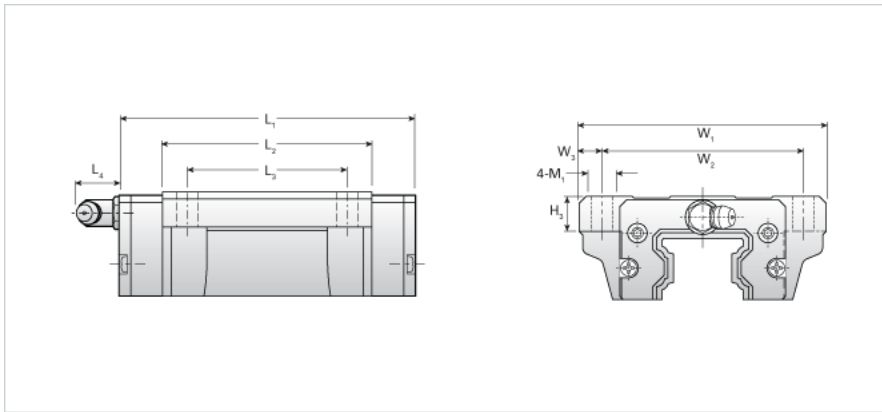

## NH55LEB

Call 800-321-7800 or visit us online at [www.nookindustries.com](http://www.nookindustries.com) to configure and order your NH55LEB today!

<b>Details</b>	
Size [mm]	55
<b>Dimensions</b>	
L1 [mm]	191
L2 [mm]	156
L3 [mm]	95
L4 [mm]	16
H3 [mm]	17
W1 [mm]	140
W2 [mm]	116
W3 [mm]	12
M1 [mm]	14
<b>Forces and Torques</b>	
Basic Load Ratings C [kN]	119.05
Basic Load Ratings C [lbf]	26756
Basic Load Ratings C0 [kN]	183.09
Basic Load Ratings C0 [lbf]	41147
Static Moment Ratings-Ma [kN-m]	3.71
Static Moment Ratings-Ma [lb-in]	32810
Static Moment Ratings-Mb [kN-m]	3.71
Static Moment Ratings-Mb [lb-in]	32810
Static Moment Ratings-Mc [kN-m]	5.31
Static Moment Ratings-Mc [lb-in]	47046
<b>Weight</b>	
Weight-Block [kg]	6.50
<b>Grease Fitting</b>	
Grease Fitting Part Number	B-PT 1/8