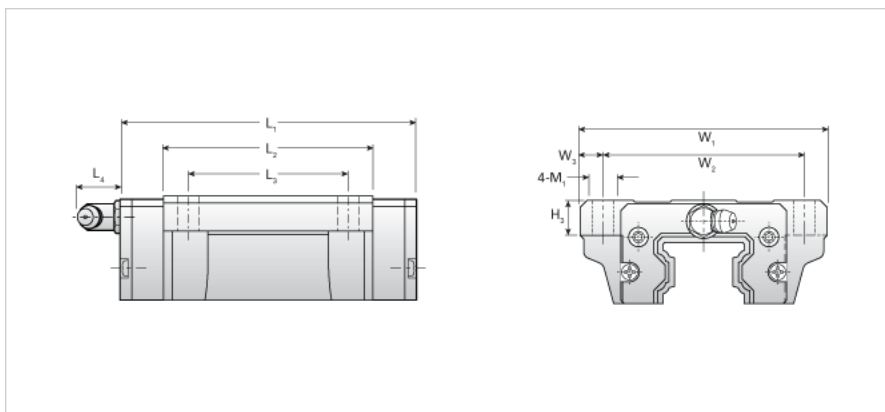

## NH35LEB

Call 800-321-7800 or visit us online at [www.nookindustries.com](http://www.nookindustries.com) to configure and order your NH35LEB today!

<b>Details</b>	
Size [mm]	35
<b>Dimensions</b>	
L1 [mm]	141
L2 [mm]	109
L3 [mm]	62
L4 [mm]	12
H3 [mm]	13
W1 [mm]	100
W2 [mm]	82
W3 [mm]	9
M1 [mm]	9
<b>Forces and Torques</b>	
Basic Load Ratings C [kN]	50.30
Basic Load Ratings C [lbf]	11306
Basic Load Ratings C0 [kN]	81.59
Basic Load Ratings C0 [lbf]	18337
Static Moment Ratings-Ma [kN-m]	1.13
Static Moment Ratings-Ma [lb-in]	9982
Static Moment Ratings-Mb [kN-m]	1.13
Static Moment Ratings-Mb [lb-in]	9982
Static Moment Ratings-Mc [kN-m]	1.64
Static Moment Ratings-Mc [lb-in]	14496
<b>Weight</b>	
Weight-Block [kg]	2.50
<b>Grease Fitting</b>	
Grease Fitting Part Number	B-M6F