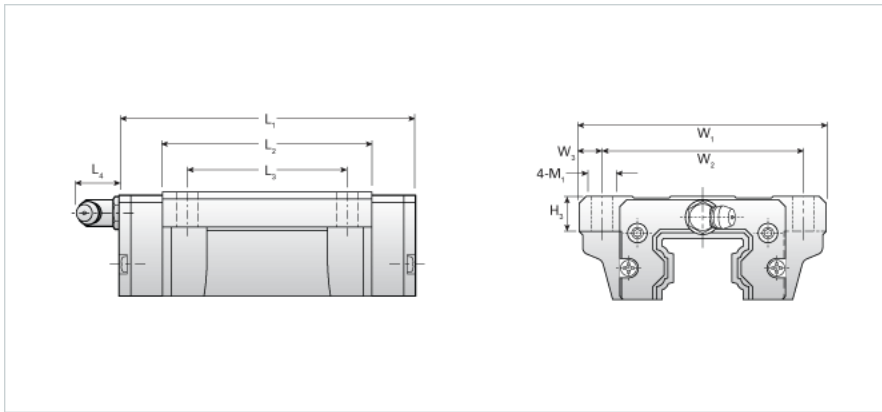

## NH35LEB

Call 800-321-7800 or visit us online at [www.nookindustries.com](http://www.nookindustries.com) to configure and order your NH35LEB today!

<b>Details</b>	
Size [mm]	35
<b>Dimensions</b>	
L1 [mm]	141
L2 [mm]	109
L3 [mm]	62
L4 [mm]	12
H3 [mm]	13
W1 [mm]	100
W2 [mm]	82
W3 [mm]	9
M1 [mm]	9
<b>Forces and Torques</b>	
Basic Load Ratings C [kN]	50.30
Basic Load Ratings C [lbf]	11306
Basic Load Ratings C0 [kN]	81.59
Basic Load Ratings C0 [lbf]	18337
Static Moment Ratings-Ma [kN-m]	1.13
Static Moment Ratings-Ma [lb-in]	9982
Static Moment Ratings-Mb [kN-m]	1.13
Static Moment Ratings-Mb [lb-in]	9982
Static Moment Ratings-Mc [kN-m]	1.64
Static Moment Ratings-Mc [lb-in]	14496
<b>Weight</b>	
Weight-Block [kg]	2.50
<b>Grease Fitting</b>	
Grease Fitting Part Number	B-M6F