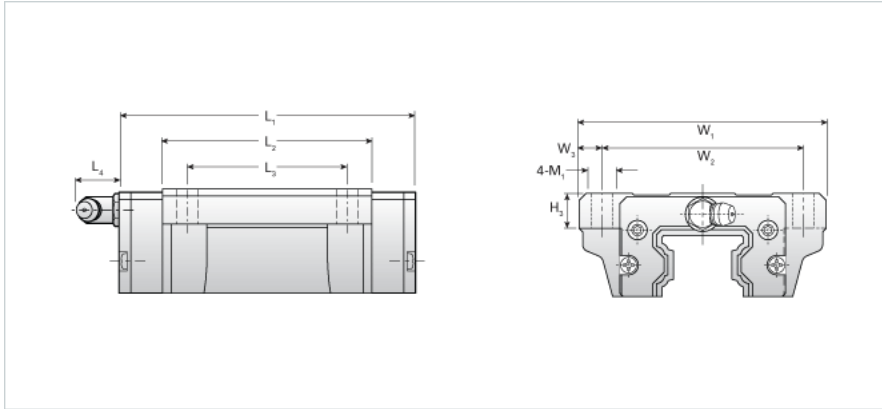

NH35LEB

Call 800-321-7800 or visit us online at www.nookindustries.com to configure and order your NH35LEB today!

Details	
Size [mm]	35
Dimensions	
L1 [mm]	141
L2 [mm]	109
L3 [mm]	62
L4 [mm]	12
H3 [mm]	13
W1 [mm]	100
W2 [mm]	82
W3 [mm]	9
M1 [mm]	9
Forces and Torques	
Basic Load Ratings C [kN]	50.30
Basic Load Ratings C [lbf]	11306
Basic Load Ratings C0 [kN]	81.59
Basic Load Ratings C0 [lbf]	18337
Static Moment Ratings-Ma [kN-m]	1.13
Static Moment Ratings-Ma [lb-in]	9982
Static Moment Ratings-Mb [kN-m]	1.13
Static Moment Ratings-Mb [lb-in]	9982
Static Moment Ratings-Mc [kN-m]	1.64
Static Moment Ratings-Mc [lb-in]	14496
Weight	
Weight-Block [kg]	2.50
Grease Fitting	
Grease Fitting Part Number	B-M6F