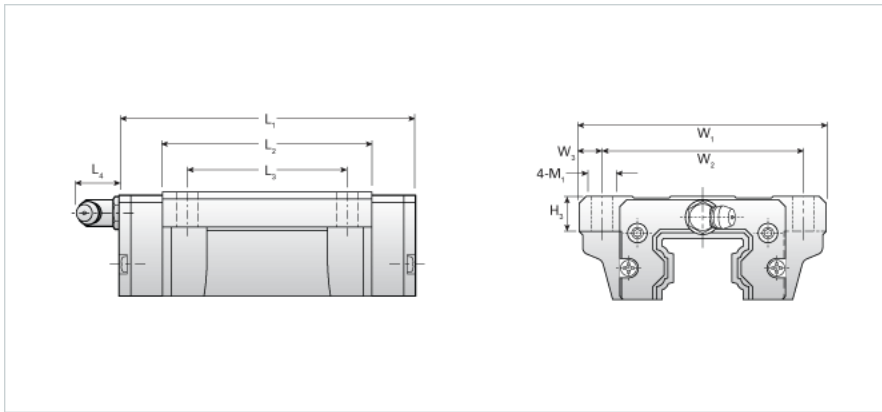

NH35LEB

Call 800-321-7800 or visit us online at www.nookindustries.com to configure and order your NH35LEB today!

Details	
Size [mm]	35
Dimensions	
L1 [mm]	141
L2 [mm]	109
L3 [mm]	62
L4 [mm]	12
H3 [mm]	13
W1 [mm]	100
W2 [mm]	82
W3 [mm]	9
M1 [mm]	9
Forces and Torques	
Basic Load Ratings C [kN]	50.30
Basic Load Ratings C [lbf]	11306
Basic Load Ratings C0 [kN]	81.59
Basic Load Ratings C0 [lbf]	18337
Static Moment Ratings-Ma [kN-m]	1.13
Static Moment Ratings-Ma [lb-in]	9982
Static Moment Ratings-Mb [kN-m]	1.13
Static Moment Ratings-Mb [lb-in]	9982
Static Moment Ratings-Mc [kN-m]	1.64
Static Moment Ratings-Mc [lb-in]	14496
Weight	
Weight-Block [kg]	2.50
Grease Fitting	
Grease Fitting Part Number	B-M6F