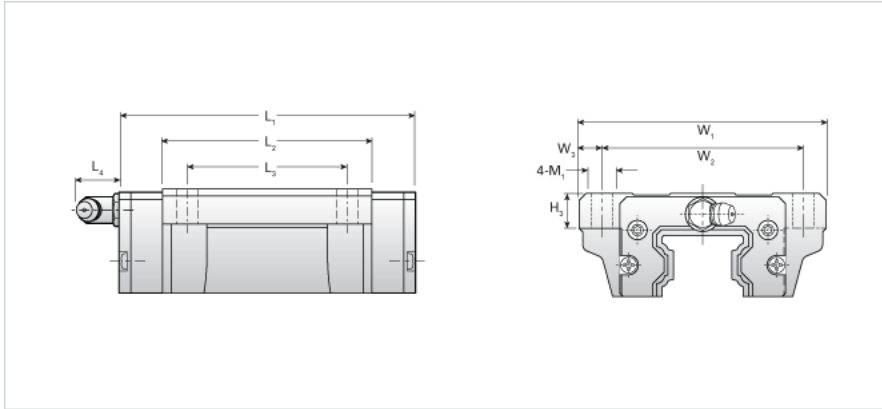

## NH35LEB

Call 800-321-7800 or visit us online at [www.nookindustries.com](http://www.nookindustries.com) to configure and order your NH35LEB today!

<b>Details</b>	
Size [mm]	35
<b>Dimensions</b>	
L1 [mm]	141
L2 [mm]	109
L3 [mm]	62
L4 [mm]	12
H3 [mm]	13
W1 [mm]	100
W2 [mm]	82
W3 [mm]	9
M1 [mm]	9
<b>Forces and Torques</b>	
Basic Load Ratings C [kN]	50.30
Basic Load Ratings C [lbf]	11306
Basic Load Ratings C0 [kN]	81.59
Basic Load Ratings C0 [lbf]	18337
Static Moment Ratings-Ma [kN-m]	1.13
Static Moment Ratings-Ma [lb-in]	9982
Static Moment Ratings-Mb [kN-m]	1.13
Static Moment Ratings-Mb [lb-in]	9982
Static Moment Ratings-Mc [kN-m]	1.64
Static Moment Ratings-Mc [lb-in]	14496
<b>Weight</b>	
Weight-Block [kg]	2.50
<b>Grease Fitting</b>	
Grease Fitting Part Number	B-M6F