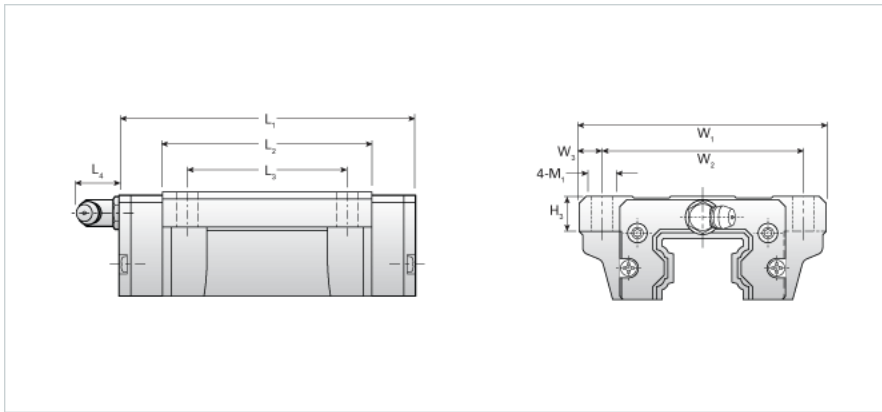

## NH30LEB

Call 800-321-7800 or visit us online at [www.nookindustries.com](http://www.nookindustries.com) to configure and order your NH30LEB today!

<b>Details</b>	
Size [mm]	30
<b>Dimensions</b>	
L1 [mm]	123
L2 [mm]	94
L3 [mm]	52
L4 [mm]	12
H3 [mm]	13
W1 [mm]	90
W2 [mm]	72
W3 [mm]	9
M1 [mm]	9
<b>Forces and Torques</b>	
Basic Load Ratings C [kN]	37.55
Basic Load Ratings C [lbf]	8441
Basic Load Ratings C0 [kN]	62.56
Basic Load Ratings C0 [lbf]	14061
Static Moment Ratings-Ma [kN-m]	0.73
Static Moment Ratings-Ma [lb-in]	6423
Static Moment Ratings-Mb [kN-m]	0.73
Static Moment Ratings-Mb [lb-in]	6423
Static Moment Ratings-Mc [kN-m]	0.98
Static Moment Ratings-Mc [lb-in]	8680
<b>Weight</b>	
Weight-Block [kg]	1.80
<b>Grease Fitting</b>	
Grease Fitting Part Number	B-M6F