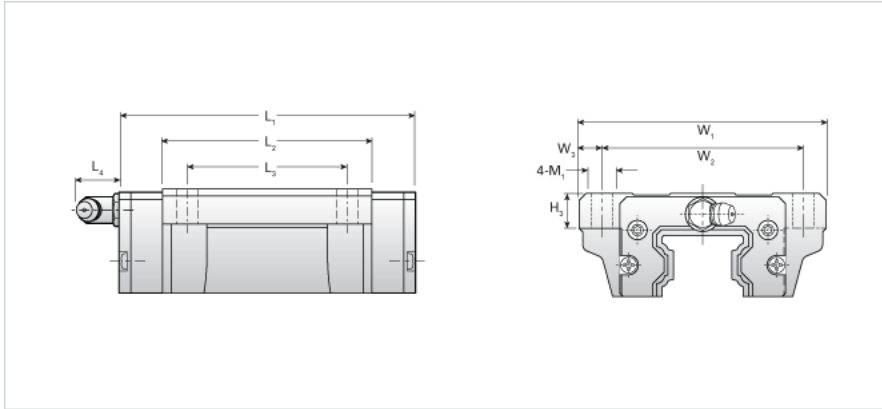

NH30LEB

Call 800-321-7800 or visit us online at www.nookindustries.com to configure and order your NH30LEB today!

Details	
Size [mm]	30
Dimensions	
L1 [mm]	123
L2 [mm]	94
L3 [mm]	52
L4 [mm]	12
H3 [mm]	13
W1 [mm]	90
W2 [mm]	72
W3 [mm]	9
M1 [mm]	9
Forces and Torques	
Basic Load Ratings C [kN]	37.55
Basic Load Ratings C [lbf]	8441
Basic Load Ratings C0 [kN]	62.56
Basic Load Ratings C0 [lbf]	14061
Static Moment Ratings-Ma [kN-m]	0.73
Static Moment Ratings-Ma [lb-in]	6423
Static Moment Ratings-Mb [kN-m]	0.73
Static Moment Ratings-Mb [lb-in]	6423
Static Moment Ratings-Mc [kN-m]	0.98
Static Moment Ratings-Mc [lb-in]	8680
Weight	
Weight-Block [kg]	1.80
Grease Fitting	
Grease Fitting Part Number	B-M6F