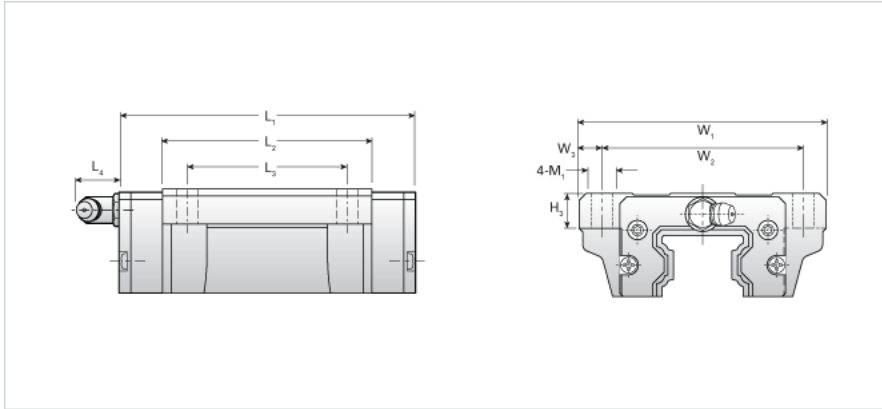

## NH30LEB

Call 800-321-7800 or visit us online at [www.nookindustries.com](http://www.nookindustries.com) to configure and order your NH30LEB today!

<b>Details</b>	
Size [mm]	30
<b>Dimensions</b>	
L1 [mm]	123
L2 [mm]	94
L3 [mm]	52
L4 [mm]	12
H3 [mm]	13
W1 [mm]	90
W2 [mm]	72
W3 [mm]	9
M1 [mm]	9
<b>Forces and Torques</b>	
Basic Load Ratings C [kN]	37.55
Basic Load Ratings C [lbf]	8441
Basic Load Ratings C0 [kN]	62.56
Basic Load Ratings C0 [lbf]	14061
Static Moment Ratings-Ma [kN-m]	0.73
Static Moment Ratings-Ma [lb-in]	6423
Static Moment Ratings-Mb [kN-m]	0.73
Static Moment Ratings-Mb [lb-in]	6423
Static Moment Ratings-Mc [kN-m]	0.98
Static Moment Ratings-Mc [lb-in]	8680
<b>Weight</b>	
Weight-Block [kg]	1.80
<b>Grease Fitting</b>	
Grease Fitting Part Number	B-M6F