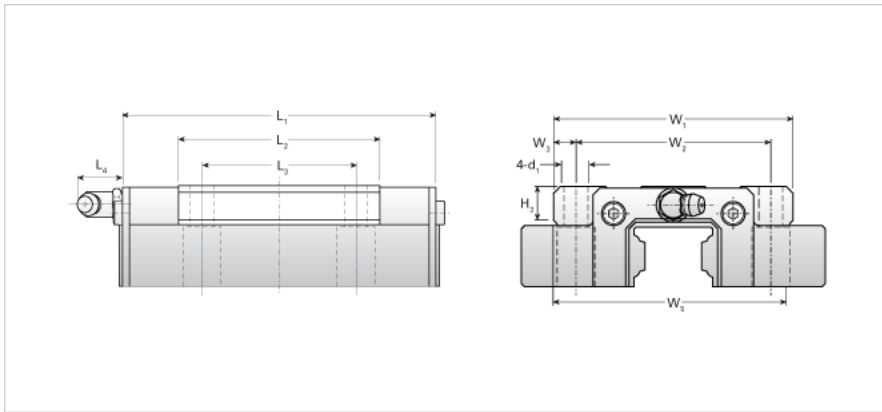

NH35TB

Call 800-321-7800 or visit us online at www.nookindustries.com to configure and order your NH35TB today!

Details	
Size [mm]	35
Dimensions	
L1 [mm]	128
L2 [mm]	80
L3 [mm]	62
L4 [mm]	10
d1 x l	M9x16
H3 [mm]	13
W1 [mm]	100
W2 [mm]	82
W3 [mm]	9
W5 [mm]	123
Forces and Torques	
Basic Load Ratings C [kN]	37.55
Basic Load Ratings C [lbf]	8441
Basic Load Ratings C0 [kN]	62.55
Basic Load Ratings C0 [lbf]	14061
Static Moment Ratings-Ma [kN-m]	0.64
Static Moment Ratings-Ma [lb-in]	5642
Static Moment Ratings-Mb [kN-m]	0.64
Static Moment Ratings-Mb [lb-in]	5642
Static Moment Ratings-Mc [kN-m]	1.13
Static Moment Ratings-Mc [lb-in]	9982
Weight	
Weight-Block [kg]	1.50
Grease Fitting	
Grease Fitting Part Number	B-M6F