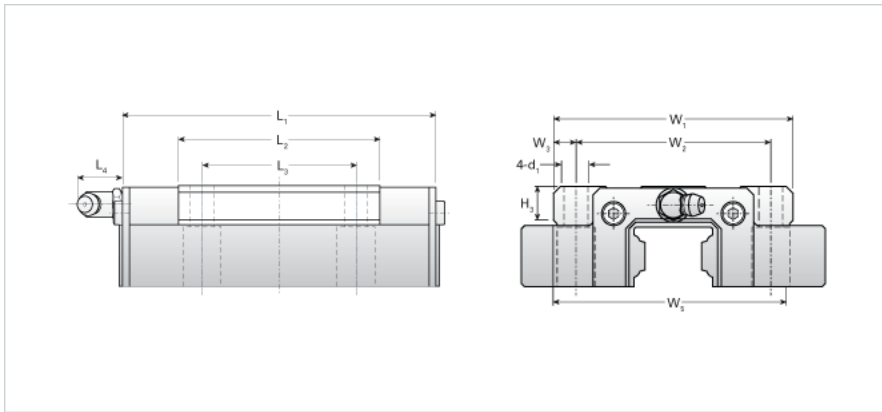

## NH35TB

Call 800-321-7800 or visit us online at [www.nookindustries.com](http://www.nookindustries.com) to configure and order your NH35TB today!

<b>Details</b>	
Size [mm]	35
<b>Dimensions</b>	
L1 [mm]	128
L2 [mm]	80
L3 [mm]	62
L4 [mm]	10
d1 x l	M9x16
H3 [mm]	13
W1 [mm]	100
W2 [mm]	82
W3 [mm]	9
W5 [mm]	123
<b>Forces and Torques</b>	
Basic Load Ratings C [kN]	37.55
Basic Load Ratings C [lbf]	8441
Basic Load Ratings C0 [kN]	62.55
Basic Load Ratings C0 [lbf]	14061
Static Moment Ratings-Ma [kN-m]	0.64
Static Moment Ratings-Ma [lb-in]	5642
Static Moment Ratings-Mb [kN-m]	0.64
Static Moment Ratings-Mb [lb-in]	5642
Static Moment Ratings-Mc [kN-m]	1.13
Static Moment Ratings-Mc [lb-in]	9982
<b>Weight</b>	
Weight-Block [kg]	1.50
<b>Grease Fitting</b>	
Grease Fitting Part Number	B-M6F