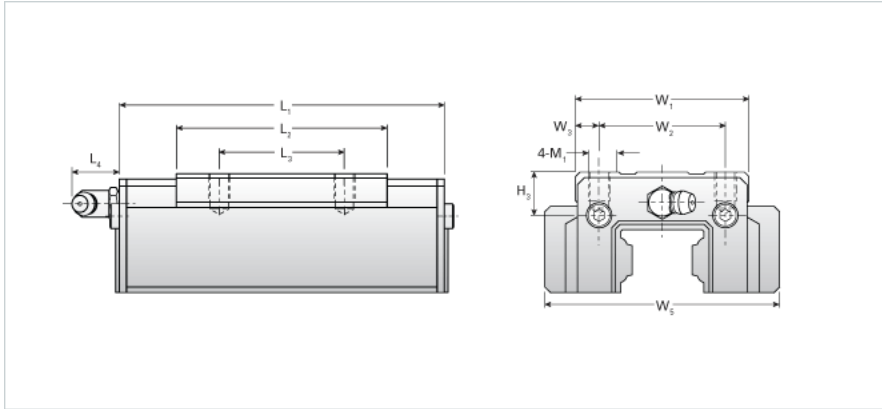

## NH35TR

Call 800-321-7800 or visit us online at [www.nookindustries.com](http://www.nookindustries.com) to configure and order your NH35TR today!

<b>Details</b>	
Size [mm]	35
<b>Dimensions</b>	
H3 [mm]	10
L1 [mm]	128
L2 [mm]	80
L3 [mm]	50
L4 [mm]	10
M1 x l	M8X12
W1 [mm]	70
W2 [mm]	50
W3 [mm]	10
W5 [mm]	92
<b>Forces and Torques</b>	
Basic Load Ratings C [kN]	37.55
Basic Load Ratings C [lbf]	8441
Basic Load Ratings C0 [kN]	62.55
Basic Load Ratings C0 [lbf]	14061
Static Moment Ratings-Ma [kN-m]	0.64
Static Moment Ratings-Ma [lb-in]	5642
Static Moment Ratings-Mb [kN-m]	0.64
Static Moment Ratings-Mb [lb-in]	5642
Static Moment Ratings-Mc [kN-m]	1.13
Static Moment Ratings-Mc [lb-in]	9982
<b>Weight</b>	
Weight-Block [kg]	1.50
<b>Grease Fitting</b>	
Grease Fitting Part Number	B-M6F