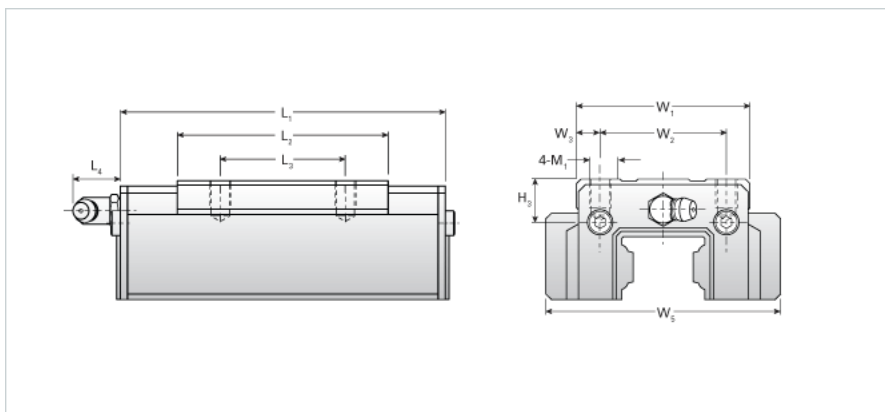

## NH35TR

Call 800-321-7800 or visit us online at [www.nookindustries.com](http://www.nookindustries.com) to configure and order your NH35TR today!

<b>Details</b>	
Size [mm]	35
<b>Dimensions</b>	
H3 [mm]	10
L1 [mm]	128
L2 [mm]	80
L3 [mm]	50
L4 [mm]	10
M1 x l	M8X12
W1 [mm]	70
W2 [mm]	50
W3 [mm]	10
W5 [mm]	92
<b>Forces and Torques</b>	
Basic Load Ratings C [kN]	37.55
Basic Load Ratings C [lbf]	8441
Basic Load Ratings C0 [kN]	62.55
Basic Load Ratings C0 [lbf]	14061
Static Moment Ratings-Ma [kN-m]	0.64
Static Moment Ratings-Ma [lb-in]	5642
Static Moment Ratings-Mb [kN-m]	0.64
Static Moment Ratings-Mb [lb-in]	5642
Static Moment Ratings-Mc [kN-m]	1.13
Static Moment Ratings-Mc [lb-in]	9982
<b>Weight</b>	
Weight-Block [kg]	1.50
<b>Grease Fitting</b>	
Grease Fitting Part Number	B-M6F