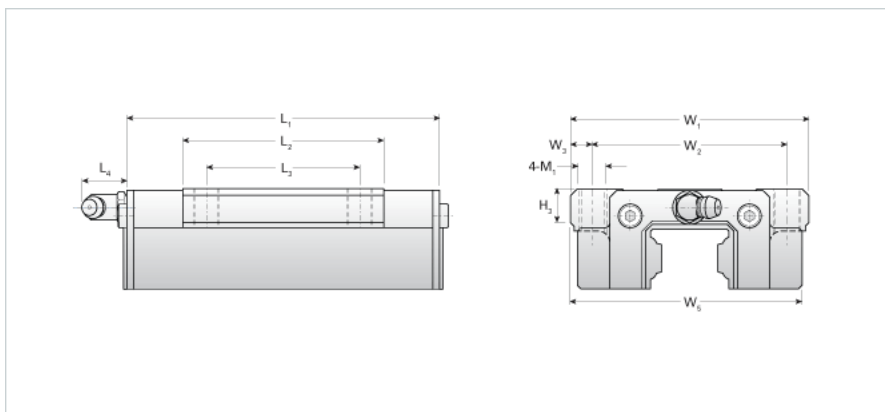

## NH35TA

Call 800-321-7800 or visit us online at [www.nookindustries.com](http://www.nookindustries.com) to configure and order your NH35TA today!

<b>Details</b>	
Size [mm]	35
<b>Dimensions</b>	
L1 [mm]	128
L2 [mm]	80
L3 [mm]	62
L4 [mm]	12
M1 x l	M10X16
H3 [mm]	13
W1 [mm]	100
W2 [mm]	82
W3 [mm]	9
W5 [mm]	92
<b>Forces and Torques</b>	
Basic Load Ratings C [kN]	37.55
Basic Load Ratings C [lbf]	8441
Basic Load Ratings C0 [kN]	62.55
Basic Load Ratings C0 [lbf]	14061
Static Moment Ratings-Ma [kN-m]	0.64
Static Moment Ratings-Ma [lb-in]	5642
Static Moment Ratings-Mb [kN-m]	0.64
Static Moment Ratings-Mb [lb-in]	5642
Static Moment Ratings-Mc [kN-m]	1.13
Static Moment Ratings-Mc [lb-in]	9982
<b>Weight</b>	
Weight-Block [kg]	1.5
<b>Grease Fitting</b>	
Grease Fitting Part Number	B-M6F