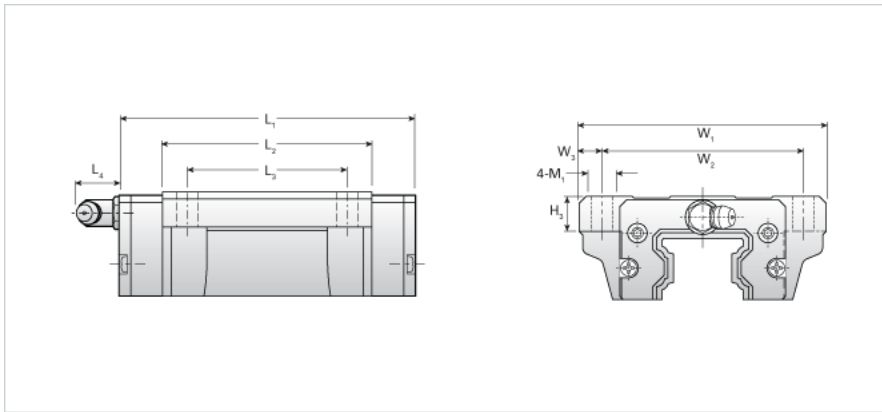

NH35EB

Call 800-321-7800 or visit us online at www.nookindustries.com to configure and order your NH35EB today!

Details	
Size [mm]	35
Dimensions	
L1 [mm]	112
L2 [mm]	80
L3 [mm]	62
L4 [mm]	12
H3 [mm]	13
M1 [mm]	9
W1 [mm]	100
W2 [mm]	82
W3 [mm]	9
D1 [mm]	9
Forces and Torques	
Basic Load Ratings C [kN]	37.55
Basic Load Ratings C [lbf]	8441
Basic Load Ratings C0 [kN]	62.56
Basic Load Ratings C0 [lbf]	14061
Static Moment Ratings-Ma [kN-m]	0.64
Static Moment Ratings-Ma [lb-in]	5642
Static Moment Ratings-Mb [kN-m]	0.64
Static Moment Ratings-Mb [lb-in]	5642
Static Moment Ratings-Mc [kN-m]	1.13
Static Moment Ratings-Mc [lb-in]	9982
Weight	
Weight-Block [kg]	1.80
Grease Fitting	
Grease Fitting Part Number	B-M6F