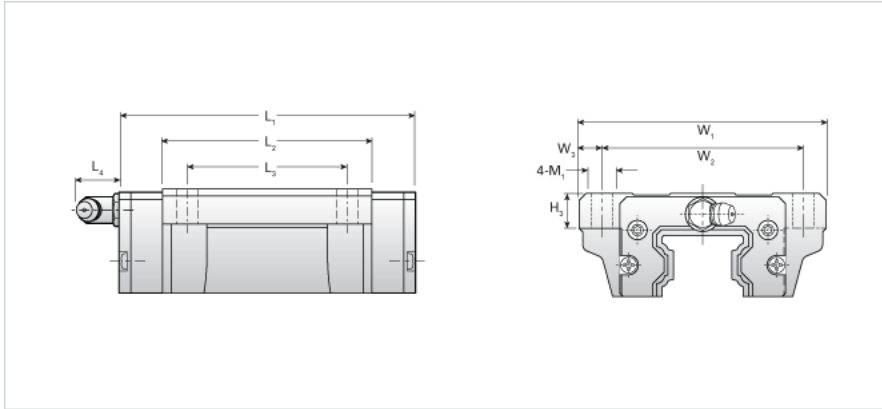

NH35EB

Call 800-321-7800 or visit us online at www.nookindustries.com to configure and order your NH35EB today!

Details	
Size [mm]	35
Dimensions	
L1 [mm]	112
L2 [mm]	80
L3 [mm]	62
L4 [mm]	12
H3 [mm]	13
M1 [mm]	9
W1 [mm]	100
W2 [mm]	82
W3 [mm]	9
D1 [mm]	9
Forces and Torques	
Basic Load Ratings C [kN]	37.55
Basic Load Ratings C [lbf]	8441
Basic Load Ratings C0 [kN]	62.56
Basic Load Ratings C0 [lbf]	14061
Static Moment Ratings-Ma [kN-m]	0.64
Static Moment Ratings-Ma [lb-in]	5642
Static Moment Ratings-Mb [kN-m]	0.64
Static Moment Ratings-Mb [lb-in]	5642
Static Moment Ratings-Mc [kN-m]	1.13
Static Moment Ratings-Mc [lb-in]	9982
Weight	
Weight-Block [kg]	1.80
Grease Fitting	
Grease Fitting Part Number	B-M6F